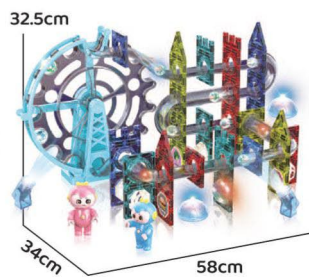

QTY/CTN:8 PCS

G.W./N.W.:23.5/21.5 KG

ITEM NO.4504 156 PCS

MEASURE:49*37*73 cm

QTY/CTN:8 PCS

G.W./N.W.:23/21.5 KG

ITEM NO.4505 216 PCS

MEASURE:62.5*54.5*47.5 cm

QTY/CTN:5 PCS

G.W./N.W.:22.5/20.5 KG

ITEM NO.5600 80 PCS

MEASURE:56.5*50*77 cm

QTY/CTN:12 PCS / 2

G.W./N.W.:25.2/22 KG

ITEM NO.5601 82 PCS

MEASURE:65.5*39*59 cm