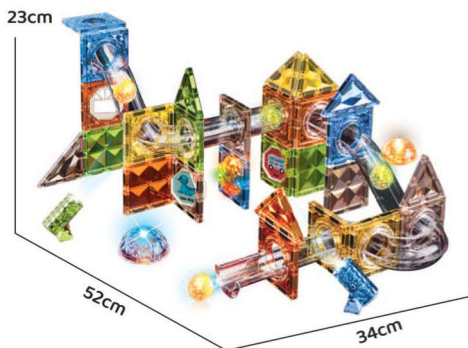

ITEM NO.3300 69 PCS

MEASURE: 74.5*32*52 cm

QTY/CTN: 20 PCS / 2

G.W./N.W.: 25.44/22.94 KG