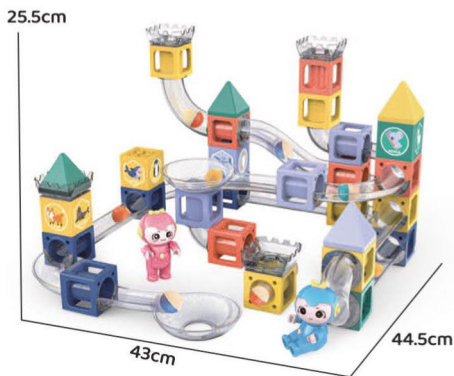

ITEM NO.6702 70 PCS

MEASURE: 63*44*52 cm

QTY/CTN: 12 PCS / 2

G.W./N.W.: 17.9/15.2 KG