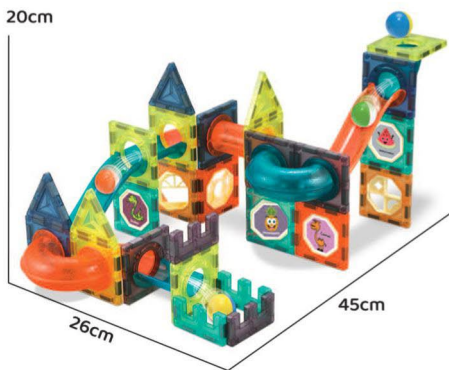

ITEM NO.4507 66 PCS

MEASURE: 63.5*31.5*67 cm

QTY/CTN: 9 PCS / 3

G.W./N.W.: 13/10.5 KG