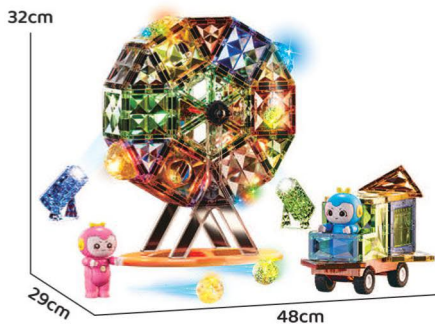

QTY/CTN: 6 PCS

G.W./N.W.: 25/23.5 KG

ITEM NO.9906 57 PCS

MEASURE: 74*29.5*51 cm

QTY/CTN: 20 PCS / 2

G.W./N.W.: 27.6/25.7 KG

ITEM NO.9907 87 PCS

MEASURE: 56.5*33.5*56 cm