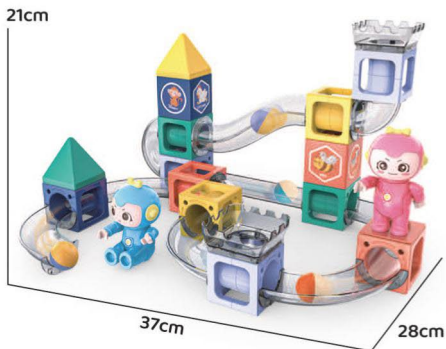

ITEM NO.6700 38 PCS

MEASURE: 73*32.5*67 cm

QTY/CTN: 24 PCS / 2

G.W./N.W.: 18.4/15.7 KG