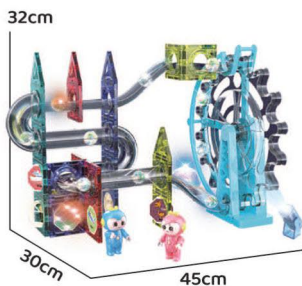

QTY/CTN:8 PCS

G.W./N.W.:23.5/21.5 KG

ITEM NO.4504 156 PCS

MEASURE:49*37*73 cm

QTY/CTN:8 PCS

G.W./N.W.:23/21.5 KG

ITEM NO.4505 216 PCS

MEASURE:62.5*54.5*47.5 cm

QTY/CTN:5 PCS

G.W./N.W.:22.5/20.5 KG

ITEM NO.5600 80 PCS

MEASURE:56.5*50*77 cm

QTY/CTN:12 PCS / 2

G.W./N.W.:25.2/22 KG

ITEM NO.5601 82 PCS

MEASURE:65.5*39*59 cm