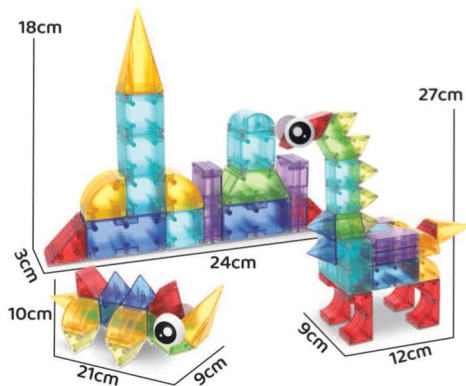

MAGIC MAGNETIC BLOCKS

PRODUCT CATALOG

ITEM NO.8806 32 PCS

MEASURE: 59*47.5*70 cm

QTY/CTN: 40 PCS / 2

G.W./N.W.: 21/18.7 KG

ITEM NO.8807 62 PCS

MEASURE: 63.5*36.5*61 cm

QTY/CTN: 20 PCS / 2

G.W./N.W.: 17/14.7 KG

ITEM NO.8808 92 PCS

MEASURE: 59.5*42.5*69 cm

QTY/CTN: 16 PCS / 2

G.W./N.W.: 19/17.1 KG

ITEM NO.8809 132 PCS

MEASURE: 69*46*38.5 cm