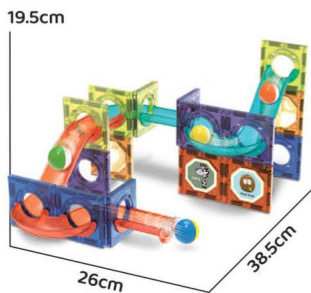

ITEM NO.1200 40 PCS

MEASURE: 56.5*47*51 cm

QTY/CTN: 24 PCS / 2

G.W./N.W.:19.4 / 16.9 KG

ITEM NO.1201 66 PCS

MEASURE: 78.5*33.5*54 cm

QTY/CTN: 18 PCS / 2

G.W./N.W.:20 / 17.6 KG

ITEM NO.1202 96 PCS

MEASURE: 53*37*58 cm

QTY/CTN: 12 PCS

G.W./N.W.:19 / 18 KG