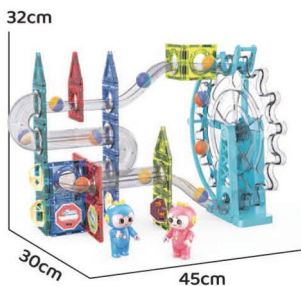

QTY/CTN: 18 PCS / 2

G.W./N.W.: 20.9/17.9 KG

ITEM NO.6702 70 PCS

MEASURE: 63*44*52 cm

QTY/CTN: 12 PCS / 2

G.W./N.W.: 17.9/15.2 KG

ITEM NO.6703 102 PCS

MEASURE: 70.5*50.5*39 cm

QTY/CTN: 10 PCS

G.W./N.W.: 19.3/17.5 KG

ITEM NO.4500 73 PCS

MEASURE:56.5*50*77 cm

QTY/CTN:12 PCS / 2

G.W./N.W.:25/21 KG

ITEM NO.4501 75 PCS

MEASURE:65.5*39*59 cm