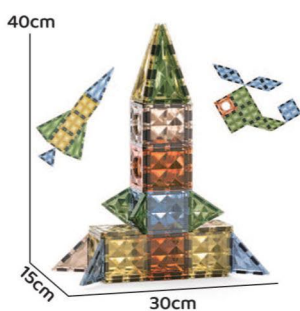

MAGIC MAGNETIC BLOCKS

PRODUCT CATALOG

ITEM NO.8806 32 PCS

MEASURE: 59*47.5*70 cm

QTY/CTN: 40 PCS / 2

G.W./N.W.: 21/18.7 KG

ITEM NO.8807 62 PCS

MEASURE: 63.5*36.5*61 cm

QTY/CTN: 10 PCS

G.W./N.W.: 16.4/14.4 KG

ITEM NO.2203 34 PCS

MEASURE: 59*47.5*70 cm

QTY/CTN: 40 PCS / 2

G.W./N.W.: 23/20.7 KG

ITEM NO.2204 64 PCS

MEASURE: 63.5*36.5*61 cm

QTY/CTN: 20 PCS / 2

G.W./N.W.: 18/15.9 KG

ITEM NO.2205 94 PCS

MEASURE: 59.5*42.5*69 cm

QTY/CTN: 16 PCS / 2

G.W./N.W.: 20/18.2 KG

ITEM NO.2206 134 PCS

MEASURE: 69*46*38.5 cm

QTY/CTN: 10 PCS

G.W./N.W.: 17.5/15.2 KG

ITEM NO.9900 28 PCS

MEASURE: 56.5*26*57 cm

QTY/CTN: 36 PCS / 2

G.W./N.W.: 28.12/25.9 KG

ITEM NO.9901 48 PCS

MEASURE: 62.5*27.5*45 cm