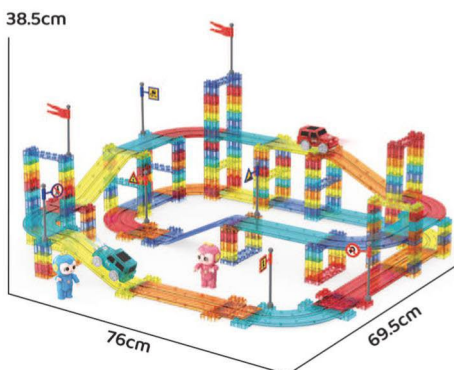

ITEM NO.6708 240 PCS

MEASURE: 49.5*44.5*70 cm

QTY/CTN: 10 PCS / 2

G.W./N.W.: 27.6/24.8 KG