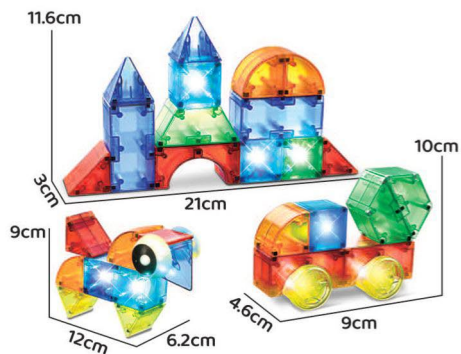

QTY/CTN: 20 PCS / 2

G.W./N.W.: 17/14.7 KG

ITEM NO.8808 92 PCS

MEASURE: 59.5*42.5*69 cm

QTY/CTN: 16 PCS / 2

G.W./N.W.: 19/17.1 KG

ITEM NO.8809 132 PCS

MEASURE: 69*46*38.5 cm

QTY/CTN: 10 PCS

G.W./N.W.: 16.4/14.4 KG

ITEM NO.2203 34 PCS

MEASURE: 59*47.5*70 cm

QTY/CTN: 40 PCS / 2

G.W./N.W.: 23/20.7 KG

ITEM NO.2204 64 PCS

MEASURE: 63.5*36.5*61 cm