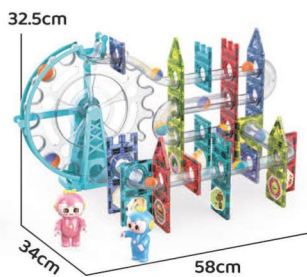

QTY/CTN: 18 PCS / 2

G.W./N.W.: 20.9/17.9 KG

ITEM NO.6702 70 PCS

MEASURE: 63*44*52 cm

QTY/CTN: 12 PCS / 2

G.W./N.W.: 17.9/15.2 KG

ITEM NO.6703 102 PCS

MEASURE: 70.5*50.5*39 cm

QTY/CTN: 10 PCS

G.W./N.W.: 19.3/17.5 KG

ITEM NO.4500 73 PCS

MEASURE:56.5*50*77 cm

QTY/CTN:12 PCS / 2

G.W./N.W.:25/21 KG

ITEM NO.4501 75 PCS

MEASURE:65.5*39*59 cm