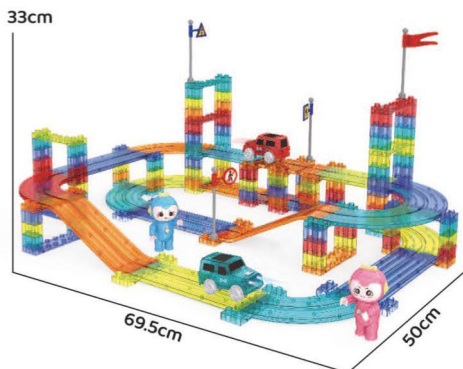

QTY/CTN: 10 PCS / 2

G.W./N.W.: 29.9/27.1 KG

ITEM NO.6706 63 PCS

MEASURE: 74*32.5*68 cm

QTY/CTN: 24 PCS / 2

G.W./N.W.: 26/23.3 KG

ITEM NO.6707 154 PCS

MEASURE: 67.5*41*62 cm