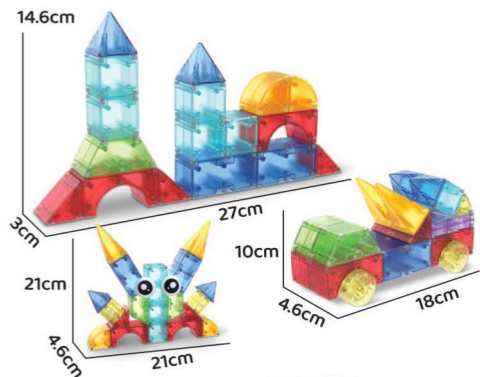

MAGIC MAGNETIC BLOCKS

PRODUCT CATALOG

ITEM NO.8806 32 PCS

MEASURE: 59*47.5*70 cm

QTY/CTN: 40 PCS / 2

G.W./N.W.: 21/18.7 KG

ITEM NO.8807 62 PCS

MEASURE: 63.5*36.5*61 cm

QTY/CTN: 20 PCS / 2

G.W./N.W.: 17/14.7 KG

ITEM NO.8808 92 PCS

MEASURE: 59.5*42.5*69 cm

QTY/CTN: 16 PCS / 2

G.W./N.W.: 19/17.1 KG

ITEM NO.8809 132 PCS

MEASURE: 69*46*38.5 cm