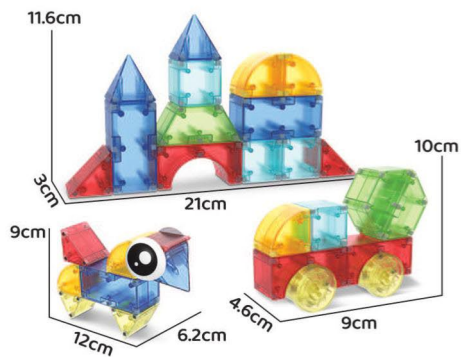

MAGIC MAGNETIC BLOCKS

PRODUCT CATALOG

ITEM NO.8806 32 PCS

MEASURE: 59*47.5*70 cm

QTY/CTN: 40 PCS / 2

G.W./N.W.: 21/18.7 KG

ITEM NO.8807 62 PCS

MEASURE: 63.5*36.5*61 cm

QTY/CTN: 20 PCS / 2

G.W./N.W.: 17/14.7 KG

ITEM NO.8808 92 PCS

MEASURE: 59.5*42.5*69 cm

QTY/CTN: 16 PCS / 2

G.W./N.W.: 19/17.1 KG

ITEM NO.8809 132 PCS

MEASURE: 69*46*38.5 cm