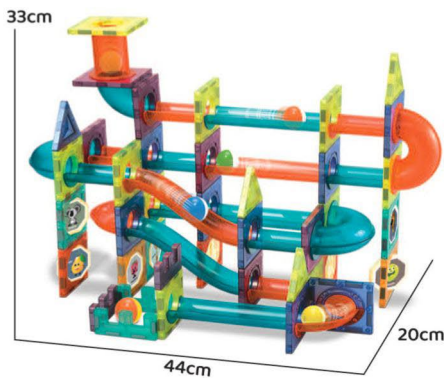

QTY/CTN: 9 PCS / 3

G.W./N.W.: 16/13.5 KG

ITEM NO.4507 66 PCS

MEASURE: 63.5*31.5*67 cm

QTY/CTN: 9 PCS / 3

G.W./N.W.: 13/10.5 KG

ITEM NO.4508 96 PCS

MEASURE: 63.5*31.5*67 cm