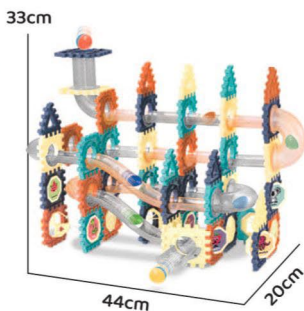

ITEM NO.8900 66 PCS

MEASURE: 78.5*33.5*54 cm

QTY/CTN: 18 PCS / 2

G.W./N.W.: 14.1/11.7 KG

ITEM NO.8901 110 PCS

MEASURE: 54*37*59 cm

QTY/CTN: 12 PCS

G.W./N.W.: 13.4/12.4 KG

ITEM NO.8902 156 PCS

MEASURE: 66*42*36 cm

QTY/CTN: 8 PCS

G.W./N.W.: 12.3/11.3 KG