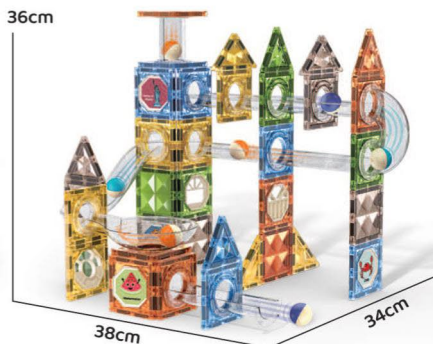

QTY/CTN: 8 PCS

G.W./N.W.: 23.1/21.6 KG

ITEM NO.3306 60 PCS

MEASURE: 74.5*32*52 cm

QTY/CTN: 20 PCS / 2

G.W./N.W.: 23.5/21 KG

ITEM NO.3307 91 PCS

MEASURE: 64.5*37*60 cm

QTY/CTN: 16 PCS / 2

G.W./N.W.: 25.5/23 KG

ITEM NO.3308 128 PCS

MEASURE: 46.5*40*64 cm

QTY/CTN: 10 PCS / 2

G.W./N.W.: 24.2/21.7 KG

ITEM NO.3309 156 PCS

MEASURE: 65.5*44*39 cm