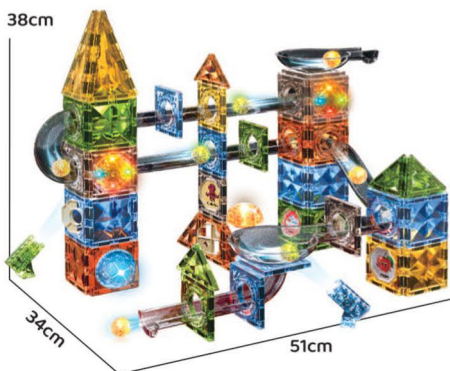

ITEM NO.3302 142 PCS

MEASURE: 46.5*40*64 cm

QTY/CTN: 10 PCS / 2

G.W./N.W.: 25.6/23 KG