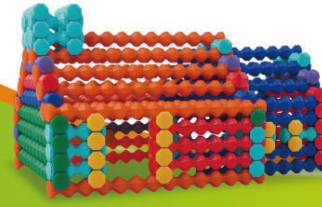

PLAY STICK

THE FUN OF INTELLIGENT PLAYING

NO.883-86

BOX SIZE:22.5X21.5X6CM

1		=36
2		=15
3		=7
4		=7
5		=2
6		=6

BOX SIZE:22.5X21.5X6CM

UNIQUE
SNAP
AND
LOCK
FEATURE

CONTAINS
73
PIECES

PLAY STICK

THE FUN OF INTELLIGENT PLAYING

NO.883-50

BOX SIZE:38.5X21.5X6.5CM

CONTENTS:			
30 =			
36 =		=6	=6
40 =			
38 =			
18 =			
14 =			
20 =			

CONTAINS 210 PIECES

UNIQUE
SNAP
AND
LOCK
FEATURE

CONTAINS
210
PIECES