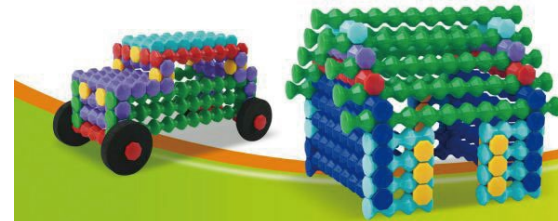

80 PIECES

NO.883-53
BOX SIZE:22.5X21.5X6CM

UNIQUE
SNAP
AND
LOCK
FEATURE

CONTAINS
80
PIECES

PLAY STICK

THE FUN OF INTELLIGENT PLAYING

1		=14		=1		=1
2		=16		=4		=4
3		=6		=4		=4
4		=4		=4		=4
5		=4		=4		=4
6		=4		=4		=4

BOX SIZE:38.5X21.5X6.5CM

NO.883-55

UNIQUE
SNAP
AND
LOCK
FEATURE

CONTAINS
68
PIECES

PLAY STICK

THE FUN OF INTELLIGENT PLAYING

1		=2	BOX SIZE:28.5X21.5X5.7CM
2		=84	
3		=34	
4		=22	
5		=34	
6		=18	
7		=5	

NO.883-60