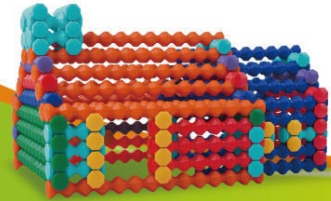

30 =			
36 =		WHEELS / $\frac{1}{2}$ " (12.7 mm)	WHEELS / $\frac{1}{4}$ " (6.35 mm)
40 =		=4	=8
38 =			
18 =			
14 =			
20 =			

210 PIECES

NO.883-50
BOX SIZE:38.5X21.5X6.5CM

UNIQUE
SNAP
AND
LOCK
FEATURE

CONTAINS
210
PIECES

PLAY STICK

THE FUN OF INTELLIGENT PLAYING

CONTENTS:

28 =			
28 =		WHEELS / $\frac{1}{2}$ " (12.7 mm)	WHEELS / $\frac{1}{4}$ " (6.35 mm)
30 =		=4	=8
22 =			
15 =			
11 =			
16 =			

150 PIECES

NO.883-51
BOX SIZE:28.5X21.5X7CM