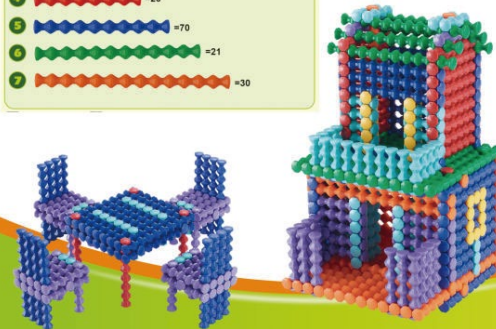

UNIQUE
SNAP
AND
LOCK
FEATURE

CONTAINS
172
PIECES

PLAY STICK

THE FUN OF INTELLIGENT PLAYING

- 1 =30
- 2 =65
- 3 =44
- 4 =26
- 5 =70
- 6 =21
- 7 =30

NO.883-69

BOX SIZE:38.5X21.5X6.5CM

UNIQUE
SNAP
AND
LOCK
FEATURE

CONTAINS
286
PIECES

PLAY STICK

THE FUN OF INTELLIGENT PLAYING

NO.883-79

BOX SIZE:38.5X21.5X6.5CM

1		=28		=3
2		=55		
3		=90		
4		=37		
5		=48		
6		=16		
7		=28		

UNIQUE
SNAP
AND
LOCK
FEATURE

CONTAINS
305
PIECES

PLAY STICK

THE FUN OF INTELLIGENT PLAYING

NO.883-80

BOX SIZE:28.5X21.5X5.7CM

1		=52	BOX SIZE:28.5X21.5X5.7CM		=3		=6
2		=20					
3		=7		=1			
4		=8					
5		=4					
6		=18					

UNIQUE
SNAP
AND
LOCK
FEATURE

CONTAINS
119
PIECES