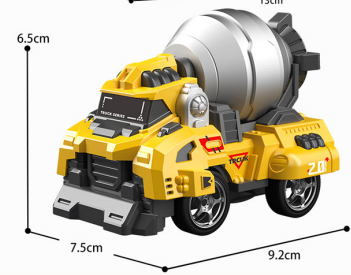

COOL STYLING
INERTIAL ENGINEERING VEHICLE

12
PCS

3+
AGES

PUSH FORWARD
INERTIAL DRIVE

ITEM NO	QTY/PCS	PACKAGE SIZE	PRODUCT SIZE	CTN SIZE	G.W/N.W
8804A	18PCS	43.1 X 33 X 8.7 CM	13 X 6 X 7 CM	101 X 44 X 55 CM	25 / 24 KG

6 1/2
PCS

3+
AGES

PUSH FORWARD
INERTIAL DRIVE

ITEM NO	5506A
QTY/PCS	36PCS
PACKAGE SIZE	46.8 X 7.7 X 31.5 CM
PRODUCT SIZE	13 X 6 X 7 CM
CTN SIZE	96 X 48.5 X 96.5 CM
C.W/N.W	31.5/30.5 KG

DEFORMED DINOSAUR

DEFORMATION DESIGN
· INERTIA DRIVING ·