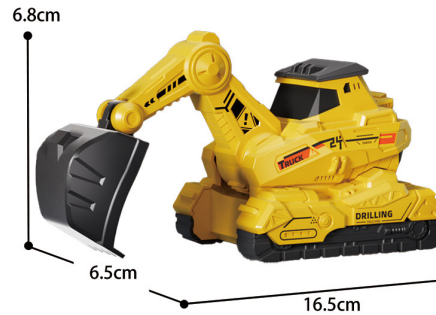

12 PCS

3+ AGES

PUSH FORWARD INERTIAL DRIVE

ITEM NO	QTY/PCS	PACKAGE SIZE	PRODUCT SIZE	CTN SIZE	G.W/N.W
8801A	18PCS	43.1 X 33 X 8.7 CM	16.5 X 6.5 X 6.8 CM	101 X 44 X 55 CM	25 / 24 KG

URBAN ENGINEERING SERIES

COOL STYLING
INERTIAL ENGINEERING VEHICLE

ITEM NO	QTY/PCS	PACKAGE SIZE	PRODUCT SIZE	CTN SIZE	G.W/N.W
5507A	48PCS	29.5 X 7.7 X 21 CM	13 X 6 X 7 CM	64 X 43 X 91 CM	19.4 / 18.4 KG

URBAN ENGINEERING SERIES

COOL STYLING
INERTIAL ENGINEERING VEHICLE

5
PCS

3+
AGES

PUSH FORWARD
INERTIAL DRIVE

ITEM NO	QTY/PCS	PACKAGE SIZE	PRODUCT SIZE	CTN SIZE	G.W/N.W
5505A	36PCS	35 X 7.7 X 31.5 CM	13 X 6 X 7 CM	72 X 49.5 X 96.5 CM	24.4 / 23.4 KG

URBAN ENGINEERING SERIES