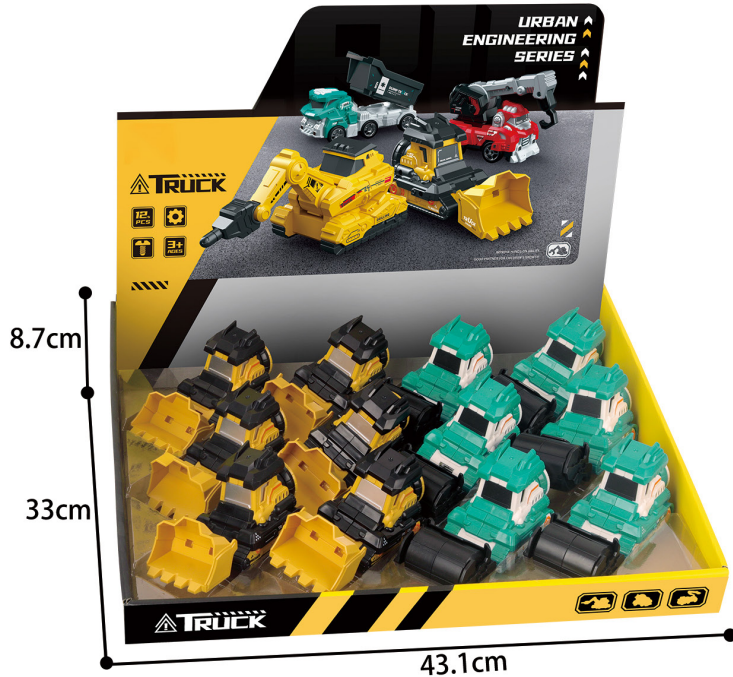

COOL STYLING
INERTIAL ENGINEERING VEHICLE

ITEM NO	QTY/PCS	PACKAGE SIZE	PRODUCT SIZE	CTN SIZE	G.W/N.W
5507A	48PCS	29.5 X 7.7 X 21 CM	13 X 6 X 7 CM	64 X 43 X 91 CM	19.4 / 18.4 KG

URBAN ENGINEERING SERIES

COOL STYLING
INERTIAL ENGINEERING VEHICLE

5
PCS

3+
AGES

PUSH FORWARD
INERTIAL DRIVE

ITEM NO	QTY/PCS	PACKAGE SIZE	PRODUCT SIZE	CTN SIZE	G.W/N.W
5505A	36PCS	35 X 7.7 X 31.5 CM	13 X 6 X 7 CM	72 X 49.5 X 96.5 CM	24.4 / 23.4 KG

URBAN ENGINEERING SERIES

COOL STYLING
INERTIAL ENGINEERING VEHICLE

12
PCS

3+
AGES

PUSH FORWARD
INERTIAL DRIVE

ITEM NO	QTY/PCS	PACKAGE SIZE	PRODUCT SIZE	CTN SIZE	G.W/N.W
8804A	18PCS	43.1 X 33 X 8.7 CM	13 X 6 X 7 CM	101 X 44 X 55 CM	25 / 24 KG