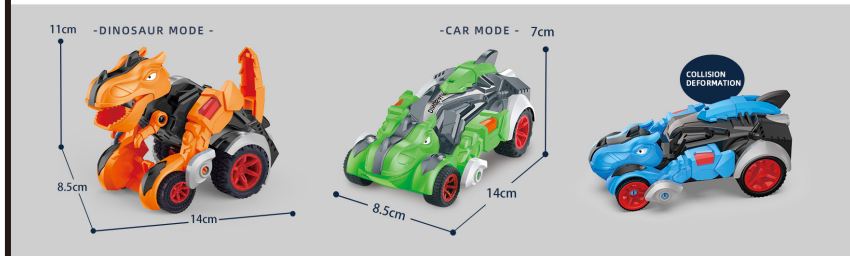

ITEM NO.	CARTON	PACKING CARTON SIZE	DEFORMATION SIZE	OUTTER CARTON SIZE	G.W. / N.W.
6608A	72PCS	19.6 X 10.2 X 16.6CM	14 X 8.5 X 11CM	62 X 44 X 104CM	20 / 18 KG