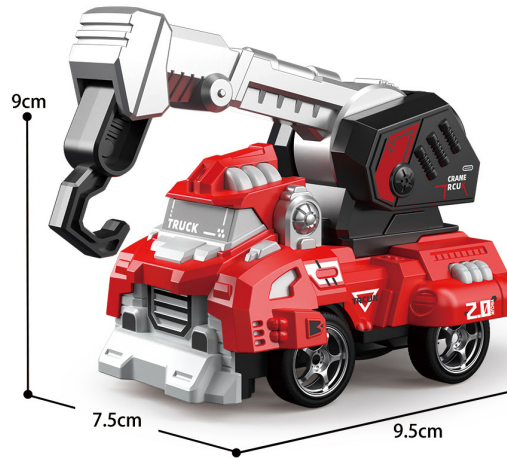

POLICE CAR

101A-5

URBAN ENGINEERING

COOL STYLING
INERTIAL ENGINEERING VEHICLE

SERIES

12
PCS

3+
AGES

PUSH FORWARD
INERTIAL DRIVE