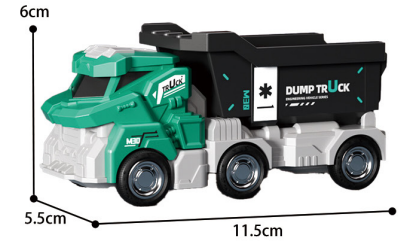

12 PCS

3+ AGES

PUSH FORWARD INERTIAL DRIVE

ITEM NO	QTY/PCS	PACKAGE SIZE	PRODUCT SIZE	CTN SIZE	G.W/N.W
8801A	18PCS	43.1 X 33 X 8.7 CM	16.5 X 6.5 X 6.8 CM	101 X 44 X 55 CM	25 / 24 KG

URBAN ENGINEERING SERIES

COOL STYLING
INERTIAL ENGINEERING VEHICLE

ITEM NO	QTY/PCS	PACKAGE SIZE	PRODUCT SIZE	CTN SIZE	G.W/N.W
5507A	48PCS	29.5 X 7.7 X 21 CM	13 X 6 X 7 CM	64 X 43 X 91 CM	19.4 / 18.4 KG

URBAN ENGINEERING SERIES

COOL STYLING
INERTIAL ENGINEERING VEHICLE

5
PCS

3+
AGES

PUSH FORWARD
INERTIAL DRIVE

ITEM NO	QTY/PCS	PACKAGE SIZE	PRODUCT SIZE	CTN SIZE	G.W/N.W
5505A	36PCS	35 X 7.7 X 31.5 CM	13 X 6 X 7 CM	72 X 49.5 X 96.5 CM	24.4 / 23.4 KG

URBAN ENGINEERING SERIES