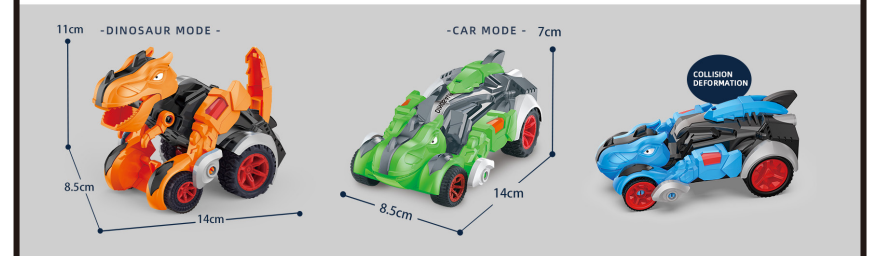

ITEM NO.	CARTON	PACKING CARTON SIZE	DEFORMATION SIZE	OUTTER CARTON SIZE	G.W. / N.W.
7708A	72PCS	16.2 X 15.2 X 12CM	14 X 8.5 X 11CM	83 X 51 X 77CM	15 / 16 KG