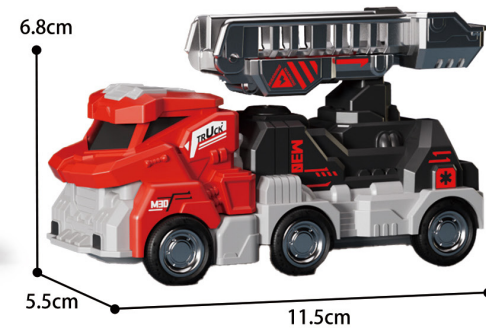

3+
AGES

PUSH FORWARD
INERTIAL DRIVE

ITEM NO	QTY/PCS	PACKAGE SIZE	PRODUCT SIZE	CTN SIZE	G.W/N.W
8802A	18PCS	43.1 X 33 X 8.7 CM	11.5 X 5.5 X 6.8 CM	101 X 44 X 55 CM	25 / 24 KG

URBAN ENGINEERING SERIES

COOL STYLING
INERTIAL ENGINEERING VEHICLE

12 PCS

3+ AGES

PUSH FORWARD INERTIAL DRIVE

ITEM NO	QTY/PCS	PACKAGE SIZE	PRODUCT SIZE	CTN SIZE	G.W/N.W
8801A	18PCS	43.1 X 33 X 8.7 CM	16.5 X 6.5 X 6.8 CM	101 X 44 X 55 CM	25 / 24 KG

URBAN ENGINEERING SERIES

COOL STYLING
INERTIAL ENGINEERING VEHICLE

ITEM NO	QTY/PCS	PACKAGE SIZE	PRODUCT SIZE	CTN SIZE	G.W/N.W
5507A	48PCS	29.5 X 7.7 X 21 CM	13 X 6 X 7 CM	64 X 43 X 91 CM	19.4 / 18.4 KG

URBAN ENGINEERING SERIES

COOL STYLING
INERTIAL ENGINEERING VEHICLE