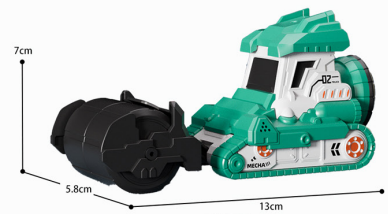

6 1/2
PCS

3+
AGES

PUSH FORWARD
INERTIAL DRIVE