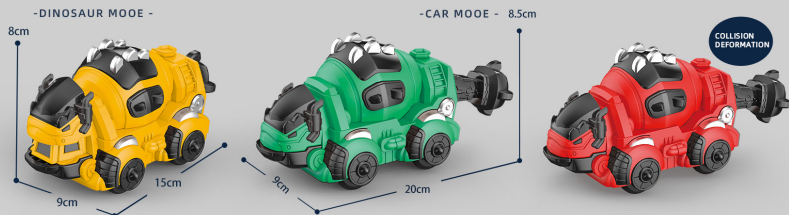

DEFORMATION DESIGN
· INERTIA DRIVING ·

DINOSAUR
SHAPE

PA RENT-CHILD
INTER ACTION

INERTIA
DRIVING

ITEM NO.	CARTON	PACKING CARTON SIZE	DEFORMATION SIZE	OUTTER CARTION SIZE	G.W. / N.W.
6603A	72PCS	21.9 X 9.7 X 17.7 CM	20 X 9 X 8.5 CM	62 X 46 X 110 CM	22 / 20 KG