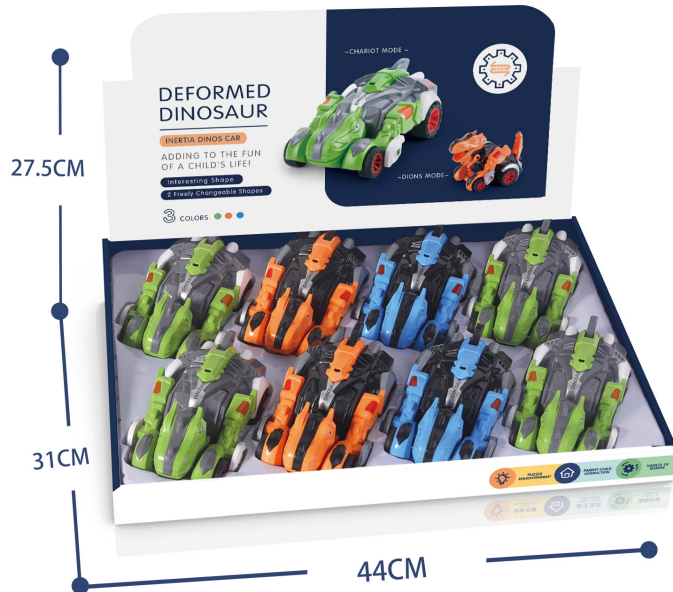

ITEM NO.	CARTON	PACKING CARTON SIZE	DEFORMATION SIZE	OUTTER CARTON SIZE	G.W. / N.W.
6608A	72PCS	19.6 X 10.2 X 16.6CM	14 X 8.5 X 11CM	62 X 44 X 104CM	20 / 18 KG

ITEM NO.	CARTON	PACKING CARTON SIZE	DEFORMATION SIZE	OUTTER CARTON SIZE	G.W. / N.W.
7708A	72PCS	16.2 X 15.2 X 12CM	14 X 8.5 X 11CM	83 X 51 X 77CM	15 / 16 KG

DEFORMED DINOSAUR

DEFORMATION DESIGN
· INERTIA DRIVING ·

Item NO	CARTON	Packing carton size	Product size	Deformation size	Outter carton size	G.W./N.W.
3308A	18PCS	44X31X27.5	14X8.5X6.5	13X8.5X11	64.5X45.5X63	18/20