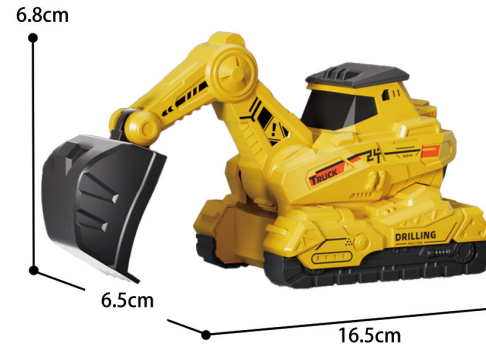

3+
AGES

PUSH FORWARD
INERTIAL DRIVE

ITEM NO	QTY/PCS	PACKAGE SIZE	PRODUCT SIZE	CTN SIZE	G.W/N.W
8802A	18PCS	43.1 X 33 X 8.7 CM	11.5 X 5.5 X 6.8 CM	101 X 44 X 55 CM	25 / 24 KG

URBAN ENGINEERING SERIES

COOL STYLING
INERTIAL ENGINEERING VEHICLE

12 PCS

3+ AGES

PUSH FORWARD INERTIAL DRIVE

ITEM NO	QTY/PCS	PACKAGE SIZE	PRODUCT SIZE	CTN SIZE	G.W/N.W
8801A	18PCS	43.1 X 33 X 8.7 CM	16.5 X 6.5 X 6.8 CM	101 X 44 X 55 CM	25 / 24 KG

URBAN ENGINEERING SERIES

COOL STYLING
INERTIAL ENGINEERING VEHICLE

ITEM NO	QTY/PCS	PACKAGE SIZE	PRODUCT SIZE	CTN SIZE	G.W/N.W
5507A	48PCS	29.5 X 7.7 X 21 CM	13 X 6 X 7 CM	64 X 43 X 91 CM	19.4 / 18.4 KG

URBAN ENGINEERING SERIES

COOL STYLING
INERTIAL ENGINEERING VEHICLE