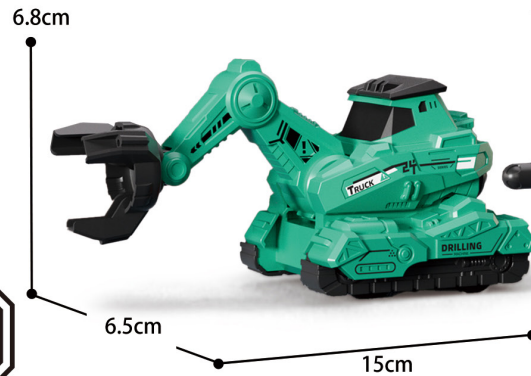

ITEM NO	QTY/PCS	PACKAGE SIZE	PRODUCT SIZE	CTN SIZE	G.W/N.W
8803A	18PCS	43.1 X 33 X 8.7 CM	9.5 X 7.5 X 9 CM	101 X 44 X 55 CM	25 / 24 KG

URBAN ENGINEERING SERIES

COOL STYLING
INERTIAL ENGINEERING VEHICLE

12
PCS

3+
AGES

PUSH FORWARD
INERTIAL DRIVE

ITEM NO	QTY/PCS	PACKAGE SIZE	PRODUCT SIZE	CTN SIZE	G.W/N.W
8802A	18PCS	43.1 X 33 X 8.7 CM	11.5 X 5.5 X 6.8 CM	101 X 44 X 55 CM	25 / 24 KG

URBAN ENGINEERING SERIES

COOL STYLING
INERTIAL ENGINEERING VEHICLE

12 PCS

3+ AGES

PUSH FORWARD INERTIAL DRIVE

ITEM NO	QTY/PCS	PACKAGE SIZE	PRODUCT SIZE	CTN SIZE	G.W/N.W
8801A	18PCS	43.1 X 33 X 8.7 CM	16.5 X 6.5 X 6.8 CM	101 X 44 X 55 CM	25 / 24 KG

URBAN ENGINEERING SERIES