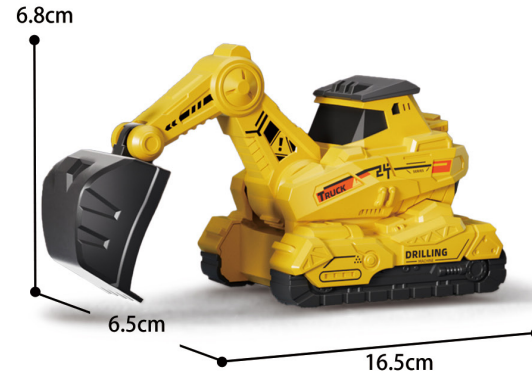

ITEM NO	QTY/PCS	PACKAGE SIZE	PRODUCT SIZE	CTN SIZE	G.W/N.W
8803A	18PCS	43.1 X 33 X 8.7 CM	9.5 X 7.5 X 9 CM	101 X 44 X 55 CM	25 / 24 KG

URBAN ENGINEERING SERIES

COOL STYLING
INERTIAL ENGINEERING VEHICLE

12
PCS

3+
AGES

PUSH FORWARD
INERTIAL DRIVE

ITEM NO	QTY/PCS	PACKAGE SIZE	PRODUCT SIZE	CTN SIZE	G.W/N.W
8802A	18PCS	43.1 X 33 X 8.7 CM	11.5 X 5.5 X 6.8 CM	101 X 44 X 55 CM	25 / 24 KG

URBAN ENGINEERING SERIES

COOL STYLING
INERTIAL ENGINEERING VEHICLE

12 PCS

3+ AGES

PUSH FORWARD INERTIAL DRIVE

ITEM NO	QTY/PCS	PACKAGE SIZE	PRODUCT SIZE	CTN SIZE	G.W/N.W
8801A	18PCS	43.1 X 33 X 8.7 CM	16.5 X 6.5 X 6.8 CM	101 X 44 X 55 CM	25 / 24 KG

URBAN ENGINEERING SERIES