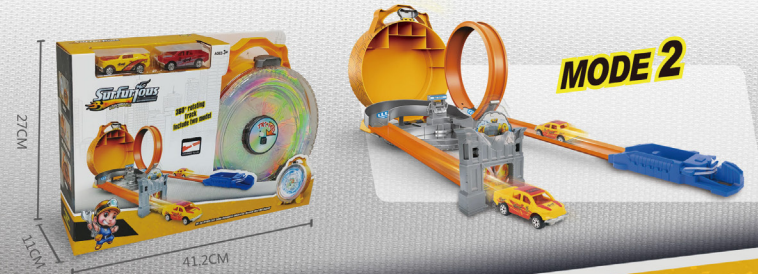

MODE 2

NO.8899-31

**360° ROTATING TRACK LAUNCHER
CONNECTS TO OTHER SETS**

Surfurious

High Speed Orbit

MODE 1

MODE 2

NO.8899-32