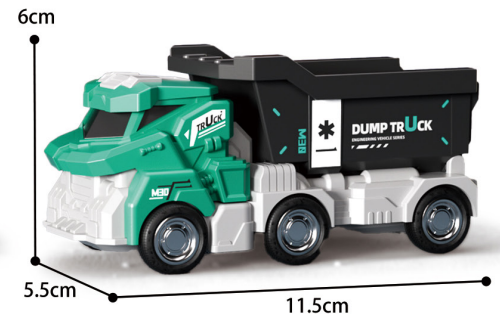

ITEM NO	QTY/PCS	PACKAGE SIZE	PRODUCT SIZE	CTN SIZE	G.W/N.W
8803A	18PCS	43.1 X 33 X 8.7 CM	9.5 X 7.5 X 9 CM	101 X 44 X 55 CM	25 / 24 KG

URBAN ENGINEERING SERIES

COOL STYLING
INERTIAL ENGINEERING VEHICLE

12
PCS

3+
AGES

PUSH FORWARD
INERTIAL DRIVE

ITEM NO	QTY/PCS	PACKAGE SIZE	PRODUCT SIZE	CTN SIZE	G.W/N.W
8802A	18PCS	43.1 X 33 X 8.7 CM	11.5 X 5.5 X 6.8 CM	101 X 44 X 55 CM	25 / 24 KG

URBAN ENGINEERING SERIES

COOL STYLING
INERTIAL ENGINEERING VEHICLE