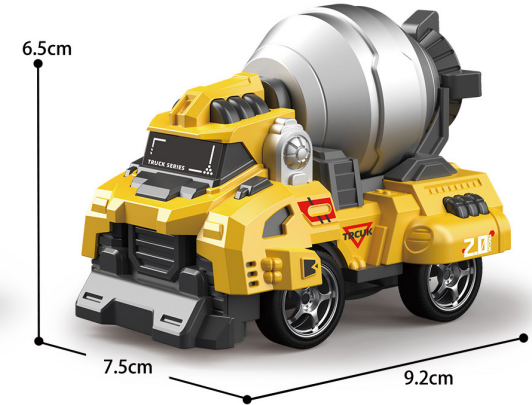

POLICE CAR

101A-5

URBAN ENGINEERING

COOL STYLING
INERTIAL ENGINEERING VEHICLE

SERIES

12
PCS

3+
AGES

PUSH FORWARD
INERTIAL DRIVE

ITEM NO	QTY/PCS	PACKAGE SIZE	PRODUCT SIZE	CTN SIZE	G.W/N.W
8803A	18PCS	43.1 X 33 X 8.7 CM	9.5 X 7.5 X 9 CM	101 X 44 X 55 CM	25 / 24 KG

URBAN ENGINEERING SERIES

COOL STYLING
INERTIAL ENGINEERING VEHICLE

12
PCS