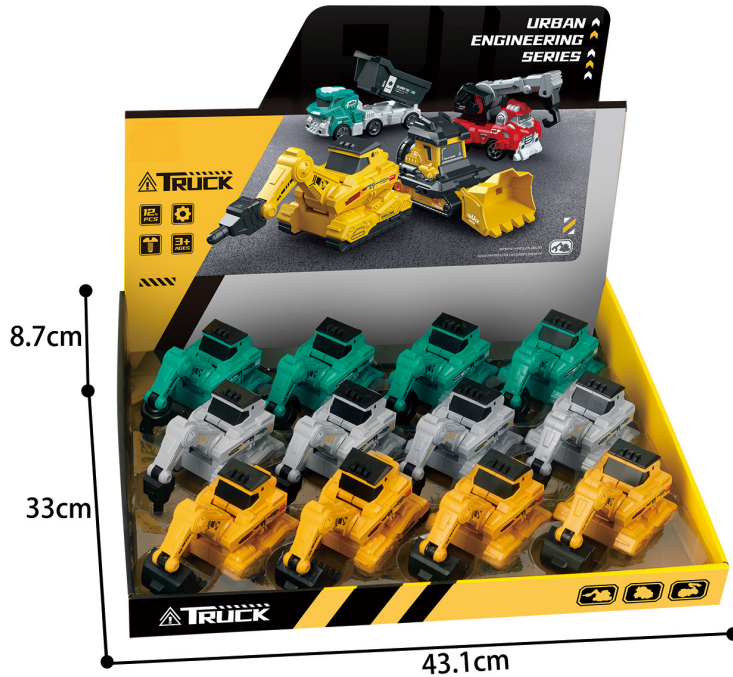

ITEM NO	QTY/PCS	PACKAGE SIZE	PRODUCT SIZE	CTN SIZE	G.W/N.W
8803A	18PCS	43.1 X 33 X 8.7 CM	9.5 X 7.5 X 9 CM	101 X 44 X 55 CM	25 / 24 KG

URBAN ENGINEERING SERIES

COOL STYLING
INERTIAL ENGINEERING VEHICLE

12
PCS

3+
AGES

PUSH FORWARD
INERTIAL DRIVE

ITEM NO	QTY/PCS	PACKAGE SIZE	PRODUCT SIZE	CTN SIZE	G.W/N.W
8802A	18PCS	43.1 X 33 X 8.7 CM	11.5 X 5.5 X 6.8 CM	101 X 44 X 55 CM	25 / 24 KG

URBAN ENGINEERING SERIES

COOL STYLING
INERTIAL ENGINEERING VEHICLE

12 PCS

3+ AGES

PUSH FORWARD INERTIAL DRIVE

ITEM NO	QTY/PCS	PACKAGE SIZE	PRODUCT SIZE	CTN SIZE	G.W/N.W
8801A	18PCS	43.1 X 33 X 8.7 CM	16.5 X 6.5 X 6.8 CM	101 X 44 X 55 CM	25 / 24 KG

URBAN ENGINEERING SERIES