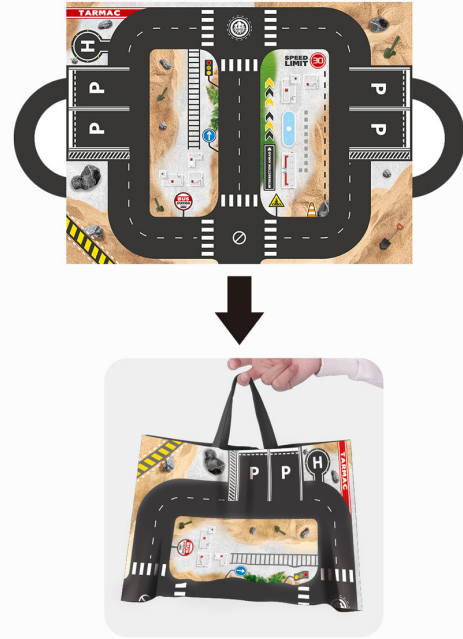

COOL STYLING
INERTIAL ENGINEERING VEHICLE

12
PCS

3+
AGES

PUSH FORWARD
INERTIAL DRIVE

ITEM NO	QTY/PCS	PACKAGE SIZE	PRODUCT SIZE	CTN SIZE	G.W/N.W
8804A	18PCS	43.1 X 33 X 8.7 CM	13 X 6 X 7 CM	101 X 44 X 55 CM	25 / 24 KG