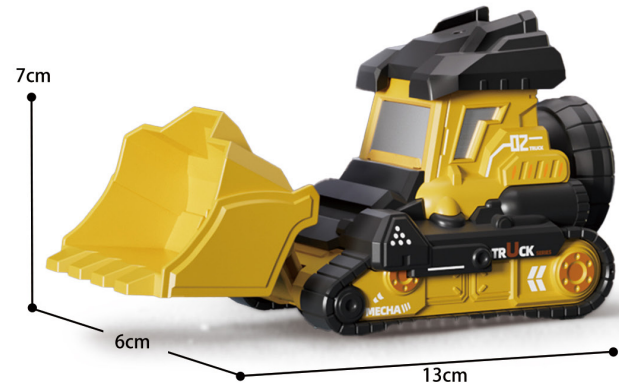

5
PCS

3+
AGES

PUSH FORWARD
INERTIAL DRIVE

ITEM NO	QTY/PCS	PACKAGE SIZE	PRODUCT SIZE	CTN SIZE	G.W/N.W
5505A	36PCS	35 X 7.7 X 31.5 CM	13 X 6 X 7 CM	72 X 49.5 X 96.5 CM	24.4 / 23.4 KG

URBAN ENGINEERING SERIES

COOL STYLING
INERTIAL ENGINEERING VEHICLE

12
PCS

3+
AGES

PUSH FORWARD
INERTIAL DRIVE

ITEM NO	QTY/PCS	PACKAGE SIZE	PRODUCT SIZE	CTN SIZE	G.W/N.W
8804A	18PCS	43.1 X 33 X 8.7 CM	13 X 6 X 7 CM	101 X 44 X 55 CM	25 / 24 KG