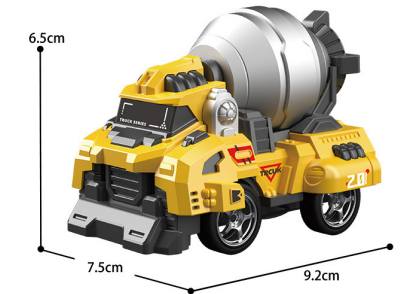

12 PCS

3+ AGES

PUSH FORWARD INERTIAL DRIVE

ITEM NO	QTY/PCS	PACKAGE SIZE	PRODUCT SIZE	CTN SIZE	G.W/N.W
8801A	18PCS	43.1 X 33 X 8.7 CM	16.5 X 6.5 X 6.8 CM	101 X 44 X 55 CM	25 / 24 KG

URBAN ENGINEERING SERIES

COOL STYLING
INERTIAL ENGINEERING VEHICLE

ITEM NO	QTY/PCS	PACKAGE SIZE	PRODUCT SIZE	CTN SIZE	G.W/N.W
5507A	48PCS	29.5 X 7.7 X 21 CM	13 X 6 X 7 CM	64 X 43 X 91 CM	19.4 / 18.4 KG

URBAN ENGINEERING SERIES

COOL STYLING
INERTIAL ENGINEERING VEHICLE

5
PCS

3+
AGES

PUSH FORWARD
INERTIAL DRIVE

ITEM NO	QTY/PCS	PACKAGE SIZE	PRODUCT SIZE	CTN SIZE	G.W/N.W
5505A	36PCS	35 X 7.7 X 31.5 CM	13 X 6 X 7 CM	72 X 49.5 X 96.5 CM	24.4 / 23.4 KG

URBAN ENGINEERING SERIES