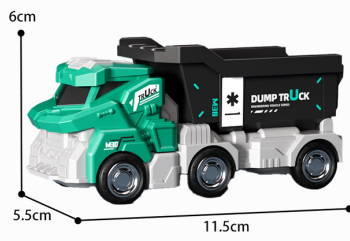

6 1/2
PCS

3+
AGES

PUSH FORWARD
INERTIAL DRIVE