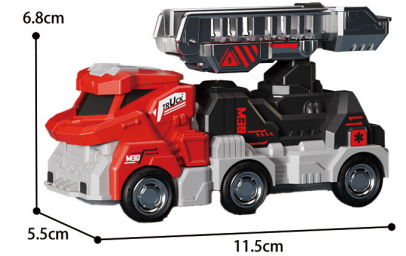

12 PCS

3+ AGES

PUSH FORWARD INERTIAL DRIVE

ITEM NO	QTY/PCS	PACKAGE SIZE	PRODUCT SIZE	CTN SIZE	G.W/N.W
8801A	18PCS	43.1 X 33 X 8.7 CM	16.5 X 6.5 X 6.8 CM	101 X 44 X 55 CM	25 / 24 KG

URBAN ENGINEERING SERIES

COOL STYLING
INERTIAL ENGINEERING VEHICLE

ITEM NO	QTY/PCS	PACKAGE SIZE	PRODUCT SIZE	CTN SIZE	G.W/N.W
5507A	48PCS	29.5 X 7.7 X 21 CM	13 X 6 X 7 CM	64 X 43 X 91 CM	19.4 / 18.4 KG

URBAN ENGINEERING SERIES

COOL STYLING
INERTIAL ENGINEERING VEHICLE

5
PCS

3+
AGES

PUSH FORWARD
INERTIAL DRIVE

ITEM NO	QTY/PCS	PACKAGE SIZE	PRODUCT SIZE	CTN SIZE	G.W/N.W
5505A	36PCS	35 X 7.7 X 31.5 CM	13 X 6 X 7 CM	72 X 49.5 X 96.5 CM	24.4 / 23.4 KG

URBAN ENGINEERING SERIES