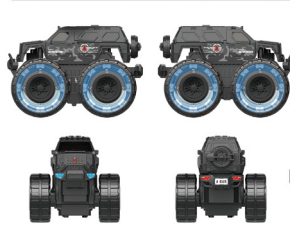

106A-4

Package size: 29x19x23