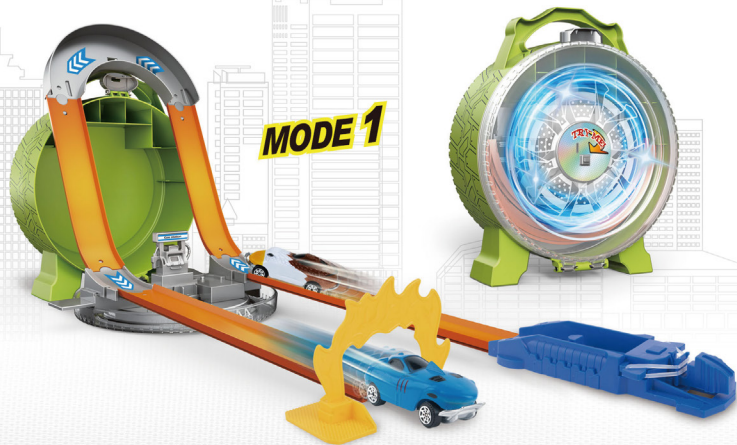

High Speed Orbit

MODE 1

MODE 2

NO.8899-28

**360° ROTATING TRACK
LAUNCHER
CONNECTS TO OTHER SETS**

Surfurious

High Speed Orbit

MODE 1