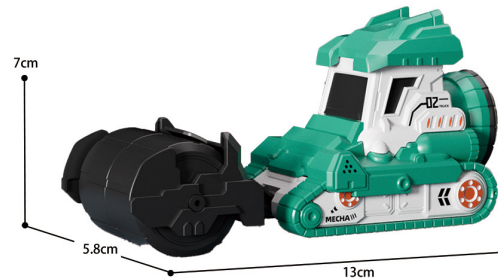

12 PCS

3+ AGES

PUSH FORWARD INERTIAL DRIVE

ITEM NO	QTY/PCS	PACKAGE SIZE	PRODUCT SIZE	CTN SIZE	G.W/N.W
8801A	18PCS	43.1 X 33 X 8.7 CM	16.5 X 6.5 X 6.8 CM	101 X 44 X 55 CM	25 / 24 KG

URBAN ENGINEERING SERIES

COOL STYLING
INERTIAL ENGINEERING VEHICLE

ITEM NO	QTY/PCS	PACKAGE SIZE	PRODUCT SIZE	CTN SIZE	G.W/N.W
5507A	48PCS	29.5 X 7.7 X 21 CM	13 X 6 X 7 CM	64 X 43 X 91 CM	19.4 / 18.4 KG

URBAN ENGINEERING SERIES

COOL STYLING
INERTIAL ENGINEERING VEHICLE

5
PCS

3+
AGES

PUSH FORWARD
INERTIAL DRIVE

ITEM NO	QTY/PCS	PACKAGE SIZE	PRODUCT SIZE	CTN SIZE	G.W/N.W
5505A	36PCS	35 X 7.7 X 31.5 CM	13 X 6 X 7 CM	72 X 49.5 X 96.5 CM	24.4 / 23.4 KG

URBAN ENGINEERING SERIES