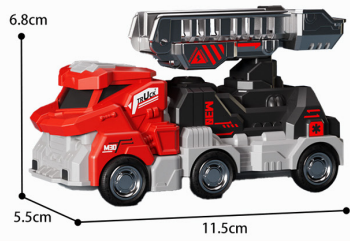

6 1/2
PCS

3+
AGES

PUSH FORWARD
INERTIAL DRIVE