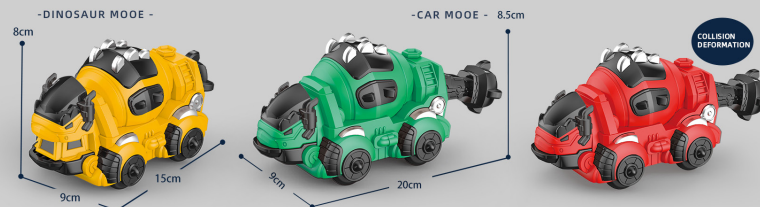

DEFORMED DINO SAUR

DEFORMATION DESIGN
· INERTIA DRIVING ·

DINOSAUR
SHAPE

PA RENT-CHILD
INTER ACTION

INERTIA
DRIVING

ITEM NO.	CARTON	PACKING CARTON SIZE	DEFORMATION SIZE	OUTTER CARTION SIZE	G.W. / N.W.
7703A	72PCS	16.2 X 15.2 X 12 CM	15 X 9 X 8 CM	83 X 51 X 77 CM	15 / 17 KG