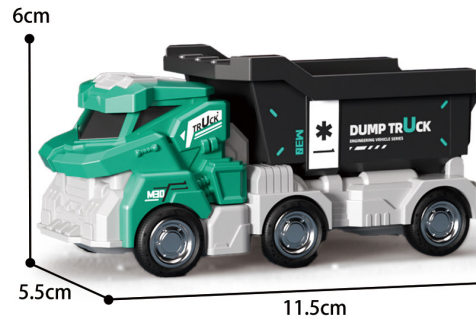

3+
AGES

PUSH FORWARD
INERTIAL DRIVE

ITEM NO	QTY/PCS	PACKAGE SIZE	PRODUCT SIZE	CTN SIZE	G.W/N.W
8802A	18PCS	43.1 X 33 X 8.7 CM	11.5 X 5.5 X 6.8 CM	101 X 44 X 55 CM	25 / 24 KG

URBAN ENGINEERING SERIES

COOL STYLING
INERTIAL ENGINEERING VEHICLE

12 PCS

3+ AGES

PUSH FORWARD INERTIAL DRIVE

ITEM NO	QTY/PCS	PACKAGE SIZE	PRODUCT SIZE	CTN SIZE	G.W/N.W
8801A	18PCS	43.1 X 33 X 8.7 CM	16.5 X 6.5 X 6.8 CM	101 X 44 X 55 CM	25 / 24 KG

URBAN ENGINEERING SERIES

COOL STYLING
INERTIAL ENGINEERING VEHICLE

ITEM NO	QTY/PCS	PACKAGE SIZE	PRODUCT SIZE	CTN SIZE	G.W/N.W
5507A	48PCS	29.5 X 7.7 X 21 CM	13 X 6 X 7 CM	64 X 43 X 91 CM	19.4 / 18.4 KG

URBAN ENGINEERING SERIES

COOL STYLING
INERTIAL ENGINEERING VEHICLE