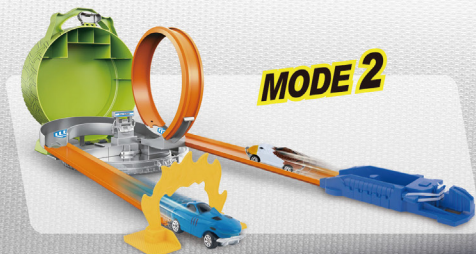

Surfurious

High Speed Orbit

MODE 1

MODE 2

NO.8899-25

**360° ROTATING TRACK
LAUNCHER
CONNECTS TO OTHER SETS**

Surfurious

High Speed Orbit

MODE 1

MODE 2

NO.8899-26

**360° ROTATING TRACK
LAUNCHER
CONNECTS TO OTHER SETS**