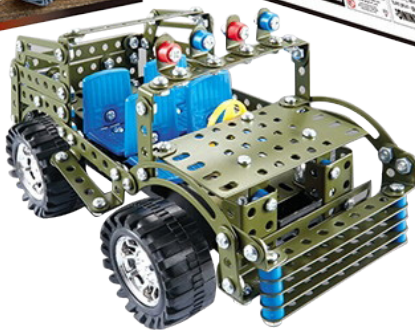

Item NO. : 9907
Packing : Colour box
Unit Carton(PCS) : 36
Carton Measure(CM) : 83*36.5*80
Product Size(CM) : 36.5*6*26.5
CBM : 0.242
G.W./N.W.(KGS) : 30-26