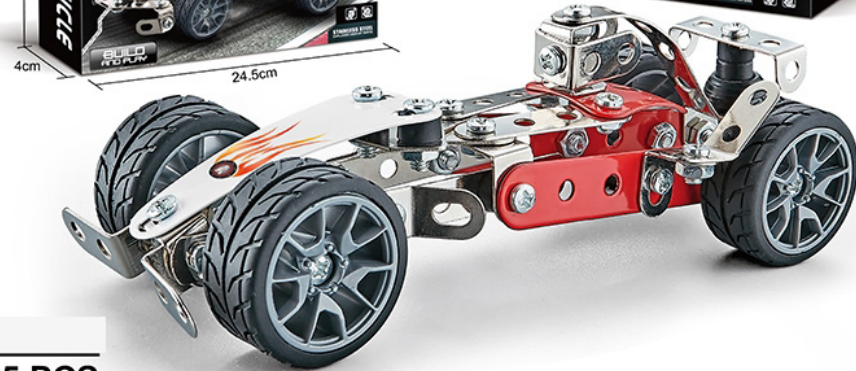

RACING VEHICLE

CONSTRUCT FANTASTIC MODELS

105 PCS

TOOL SET INCLUDED
CONSTRUCT FANTASTIC MODELS

Item NO. : 867-1
Packing : Colour box
Unit Carton(PCS) : 72
Carton Measure(CM) : 76.5*39.5*57
Product Size(CM) : 24.5*4*18
CBM : 0.172
G.W./N.W.(KGS) : 18/15