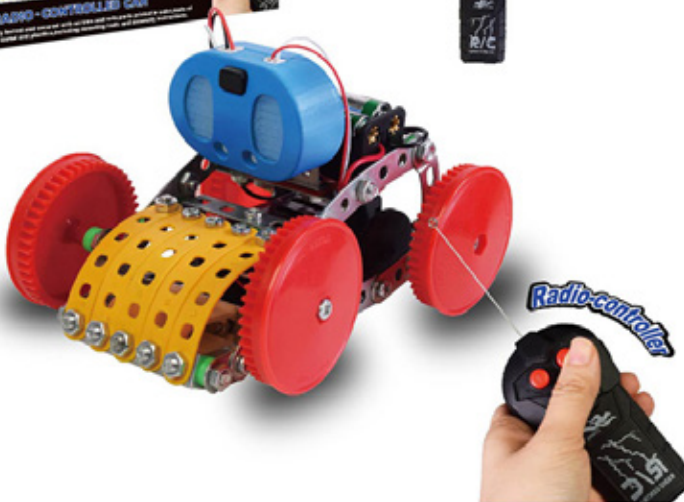

Item NO. : 8051A
Packing : Colour box
Unit Carton(PCS) : 32
Carton Measure(CM) : 66*25*50
Product Size(CM) : 23*16*6
CBM : 0.083
G.W./N.W.(KGS) : /