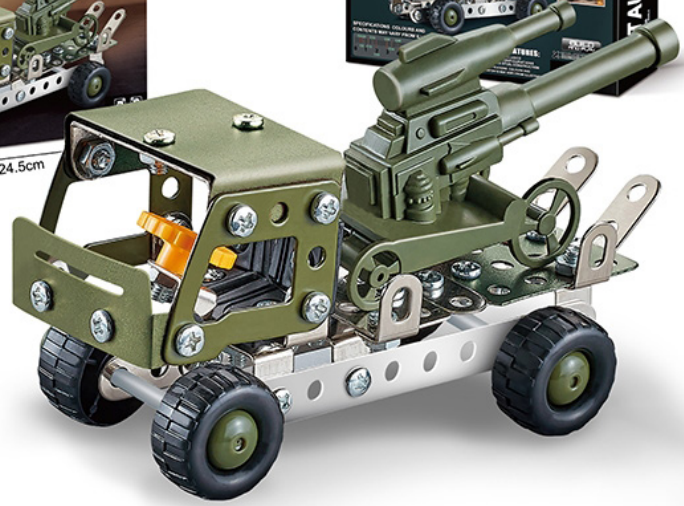

METAL CONSTRUCTION SET

CONSTRUCT FANTASTIC MODELS

129 PCS

Item NO. : 867-6
Packing : Colour box
Unit Carton(PCS) : 72
Carton Measure(CM) : 76.5*39.5*57
Product Size(CM) : 24.5*4*18
CBM : 0.172
G.W./N.W.(KGS) : 21.1/19