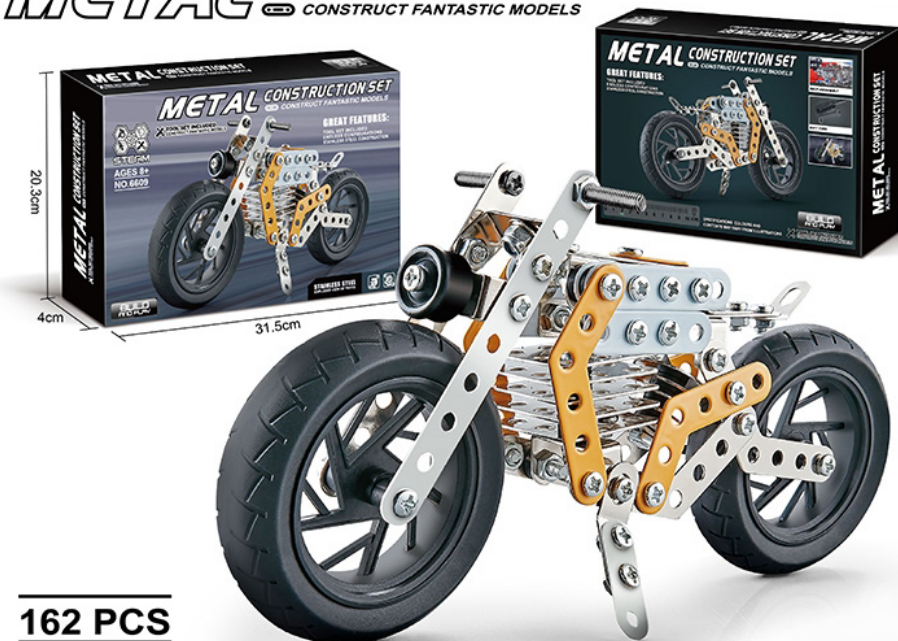

METAL CONSTRUCTION SET

CONSTRUCT FANTASTIC MODELS

162 PCS

Item NO. : 6609
Packing : Colour box
Unit Carton(PCS) : 72
Catton Measure(CM) : 84.5*34*81
Product Size(CM) : 31.5*4*20.3
CBM : 0.233
G.W./N.W.(KGS) : 29/27