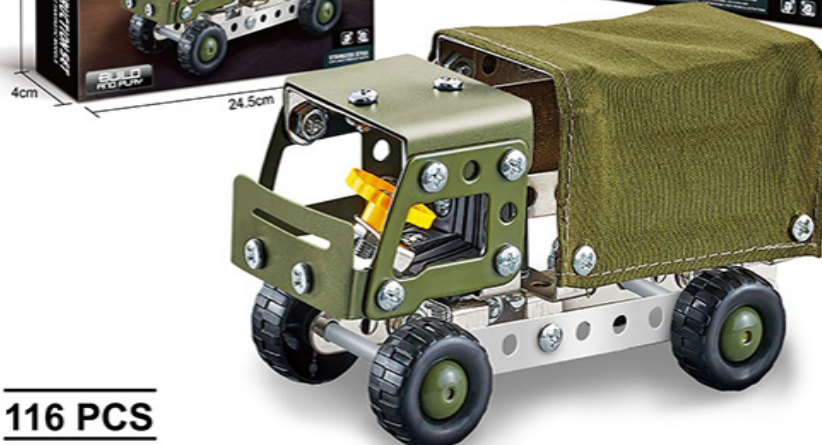

METAL CONSTRUCTION SET

CONSTRUCT FANTASTIC MODELS

116 PCS

Item NO. : 867-3
Packing : Colour box
Unit Carton(PCS) : 72
Carton Measure(CM) : 76.5*39.5*57
Product Size(CM) : 24.5*4*18
CBM : 0.172
G.W./N.W.(KGS) : 21.3/19.2