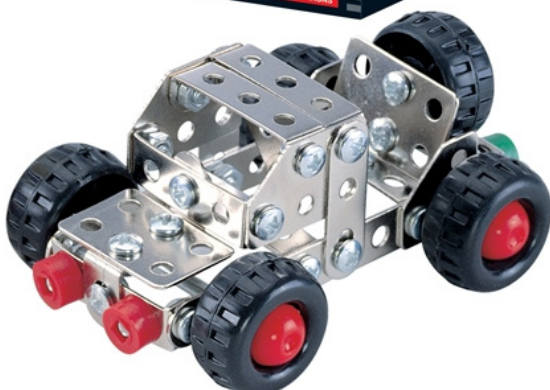

Item NO. : 502
Packing : Colour box
Unit Carton(PCS) : 192
Carton Measure(CM) : 69*25*66
Product Size(CM) : /
CBM : 0.114
G.W./N.W.(KGS) : 28/26