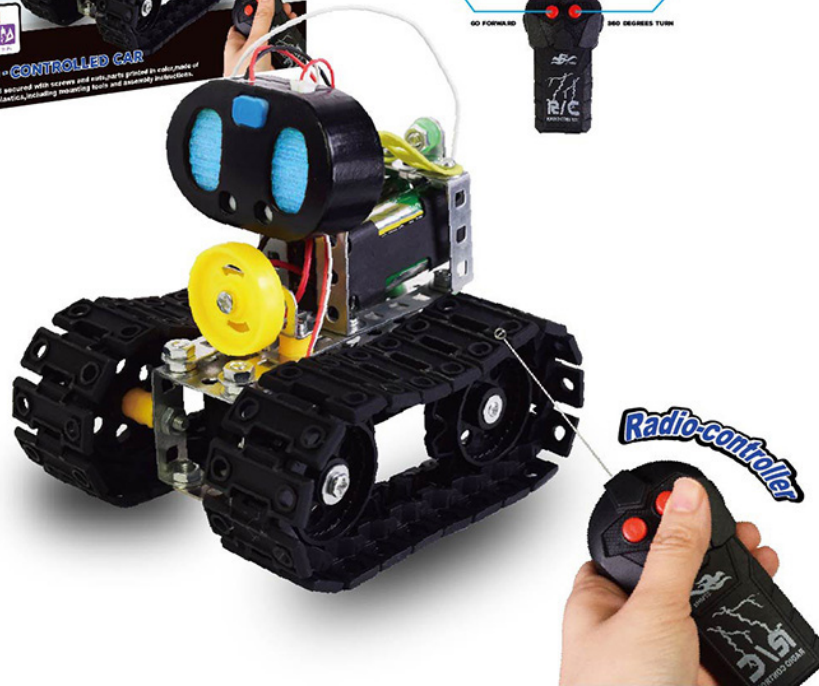

Item NO. : 8051B
Packing : Colour box
Unit Carton(PCS) : 32
Catton Measure(CM) : 66*25*50
Product Size(CM) : 23*16*6
CBM : 0.083
G.W./N.W.(KGS) : /

INSTRUCTION

- 1: Press and hold for 3 seconds to power on , go into automatic cruise mode.
- 2: Press the switch again to enter exploration mode.
- 3: Press the switch for the third time to enter hibernation mode, and the machine will automatically shut down if there is no operation for a long time.
- 4: Press and hold for 3 seconds to power off.