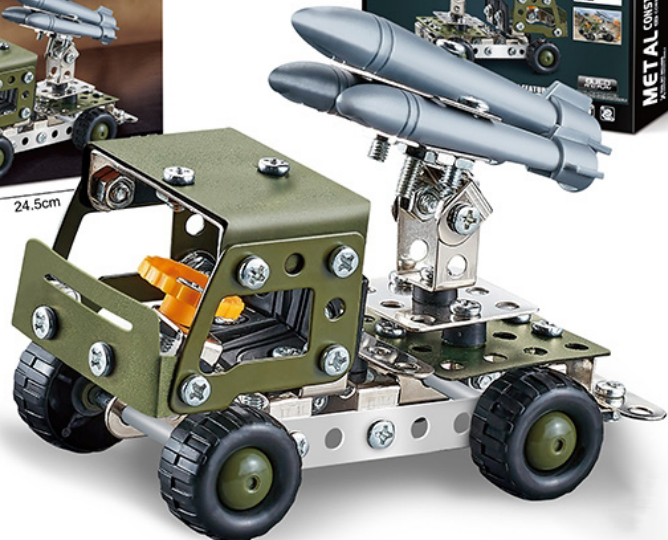

METAL CONSTRUCTION SET

CONSTRUCT FANTASTIC MODELS

134 PCS

Item NO. : 867-4
Packing : Colour box
Unit Carton(PCS) : 72
Carton Measure(CM) : 76.5*39.5*57
Product Size(CM) : 24.5*4*18
CBM : 0.172
G.W./N.W.(KGS) : 21.6/19.5

METAL CONSTRUCTION SET

CONSTRUCT FANTASTIC MODELS