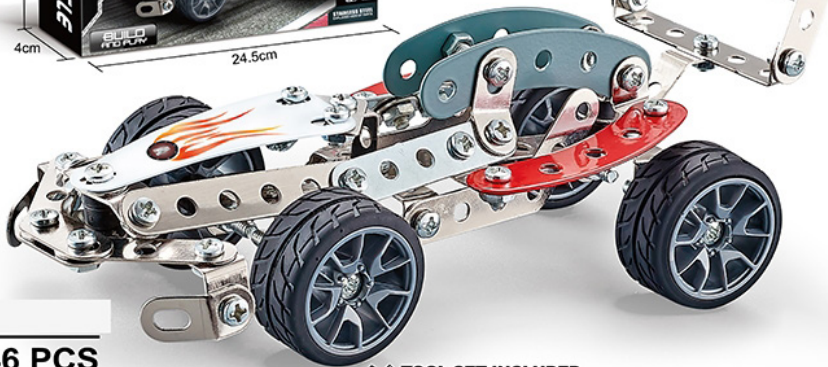

RACING VEHICLE

CONSTRUCT FANTASTIC MODELS

146 PCS

TOOL SET INCLUDED
CONSTRUCT FANTASTIC MODELS

Item NO. : 867-2
Packing : Colour box
Unit Carton(PCS) : 72
Carton Measure(CM) : 76.5*39.5*57
Product Size(CM) : 24.5*4*18
CBM : 0.172
G.W./N.W.(KGS) : 19/16