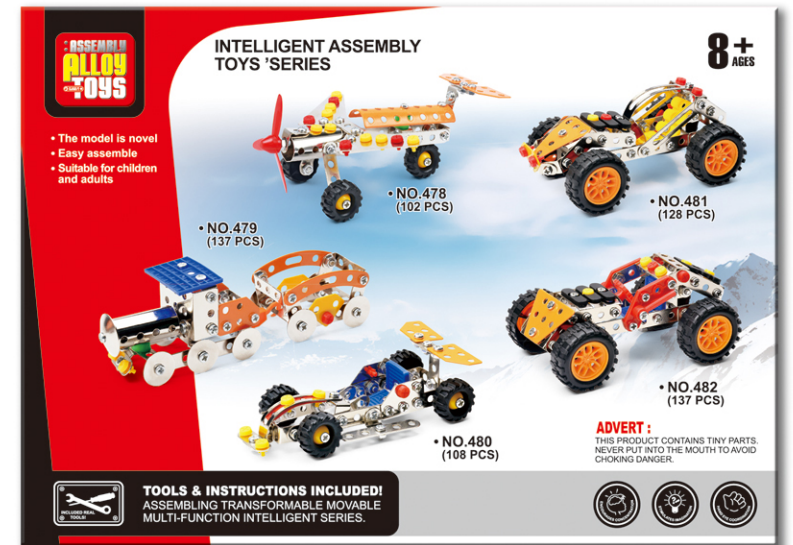

TOOLS & INSTRUCTIONS INCLUDED!
ASSEMBLING TRANSFORMABLE MOVABLE
MULTI-FUNCTION INTELLIGENT SERIES.

NO.476
SIZE:40X27X9CM
PIECES:479

NO.477
SIZE:28X20X3.5CM
PIECES:117

NO.478
SIZE:28X20X3.5CM
PIECES:102

ASSEMBLY TOYS

Fighter

INTELLIGENT ASSEMBLY TOYS 'SERIES

102 PCS
ASSEMBLE QUANTITY

- The model is novel
- Easy assemble
- Suitable for children and adults

8+
AGES

ADVERT :
THIS PRODUCT CONTAINS TINY PARTS. NEVER PUT INTO THE MOUTH TO AVOID CHOKING DANGER.