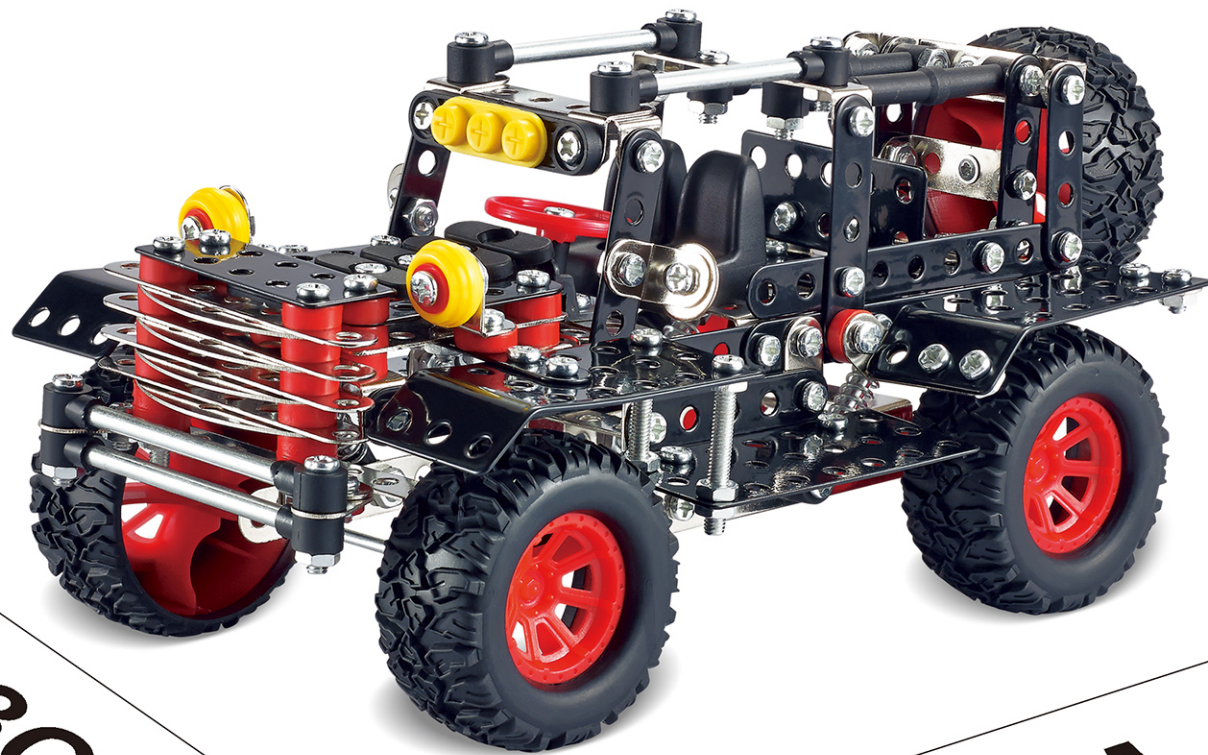

12.5CM

13CM

23CM

NO.523

BOX SIZE:34X24.5X9CM

PIECES:456