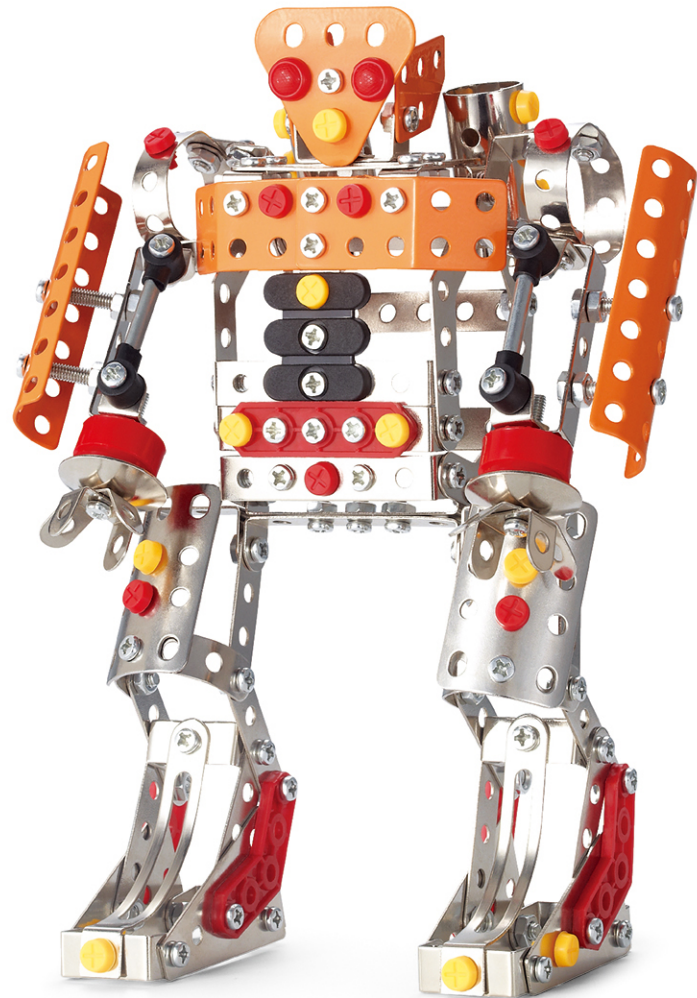

NO.497
SIZE:37X28X4.5CM
PIECES:339