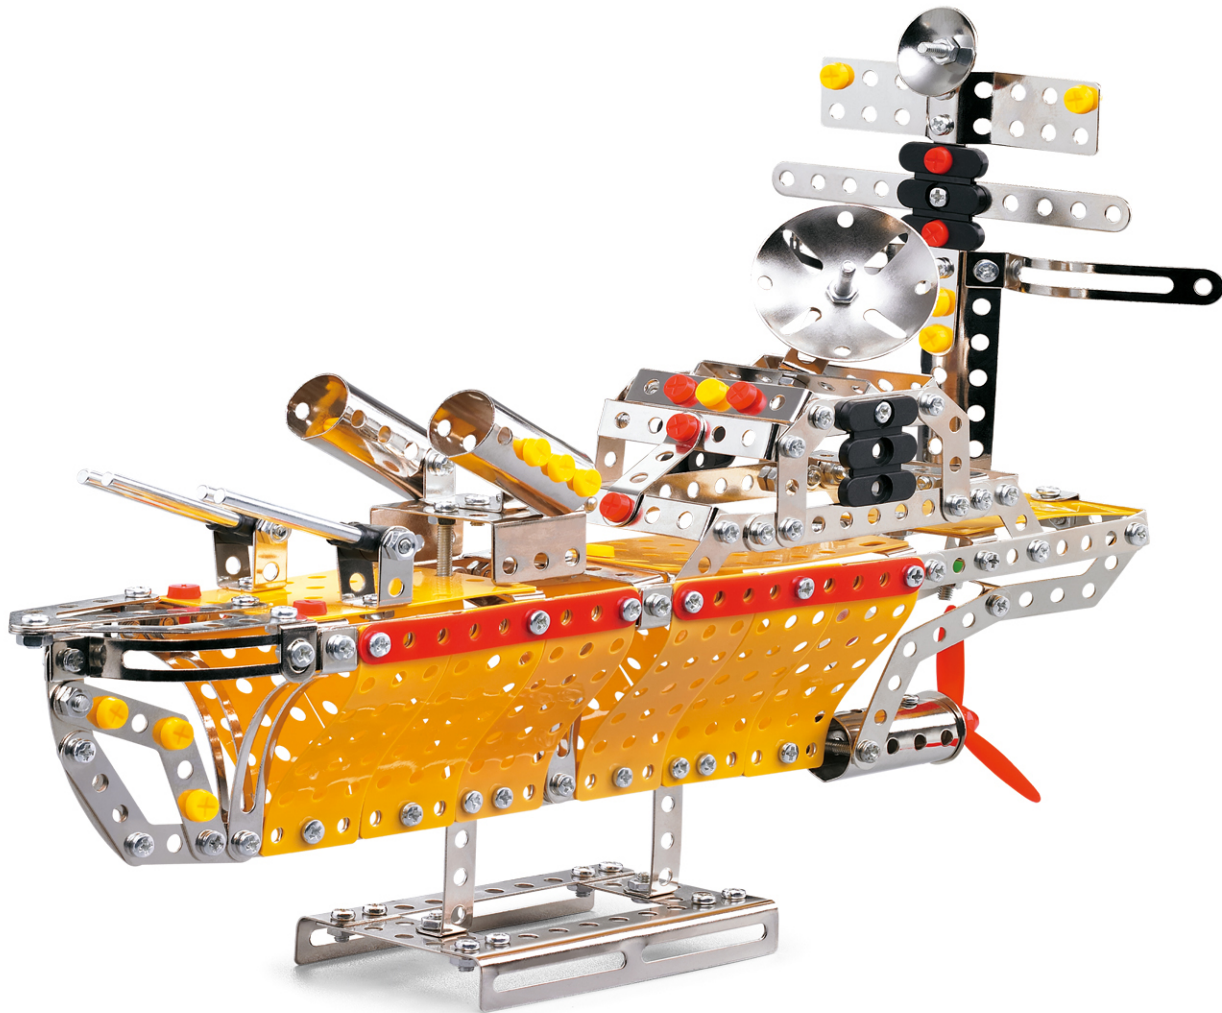

TOOLS & INSTRUCTIONS INCLUDED!
ASSEMBLING TRANSFORMABLE MOVABLE
MULTI-FUNCTION INTELLIGENT SERIES.

NO.470
SIZE:32X20X6CM
PIECES:317

NO.471

SIZE:37X28X4.5CM

PIECES:262

NO.472
SIZE:34.4X24X4.5CM
PIECES:195

NO.473
SIZE:45X32X5CM
PIECES:373

NO.474
SIZE:37X28X4.5CM
PIECES:390

NO.475
SIZE:49.2X37.2X5.6CM
PIECES:591

ASSEMBLY TOYS
INTELLIGENT ASSEMBLY TOYS SERIES

All-terrain Vehicle

591 pcs
ASSEMBLY QUANTITY

- The model is novel
- Easy assemble
- Suitable for children and adults