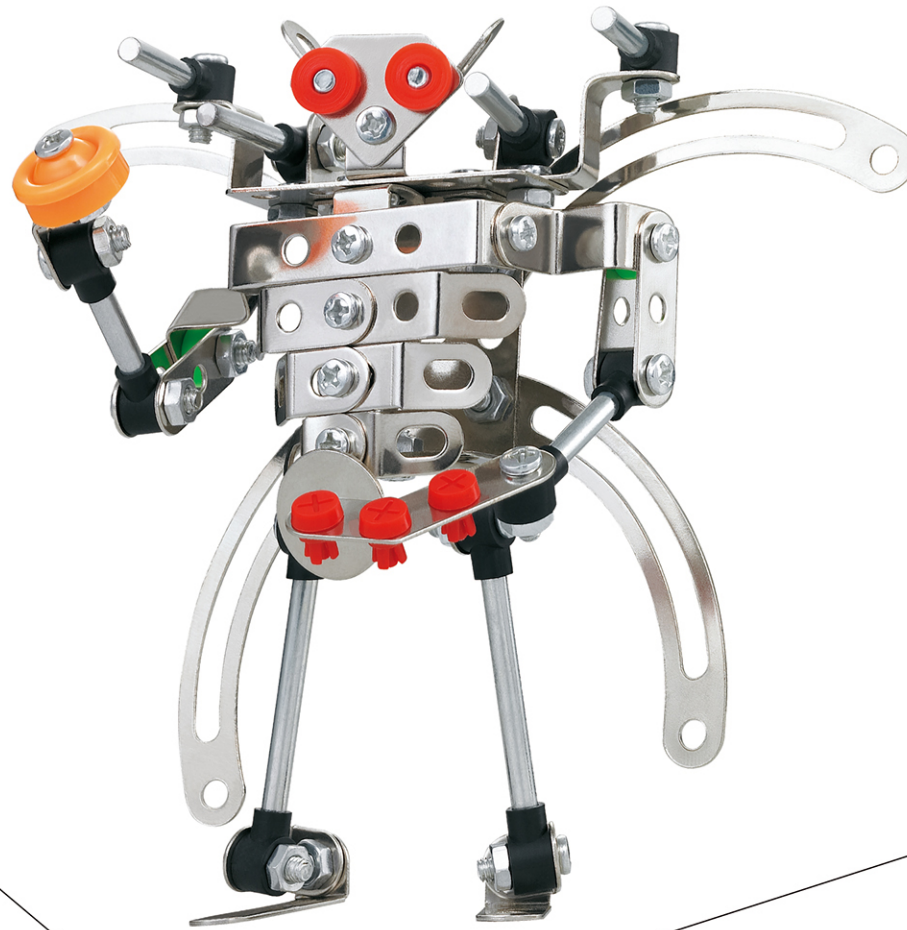

TOOLS & INSTRUCTIONS INCLUDED!
ASSEMBLING TRANSFORMABLE MOVABLE MULTI-FUNCTION INTELLIGENT SERIES.

NO.441

BOX SIZE:27.6X20.3X4.5CM

PIECES:142

15CM

11CM

4CM

NO.443