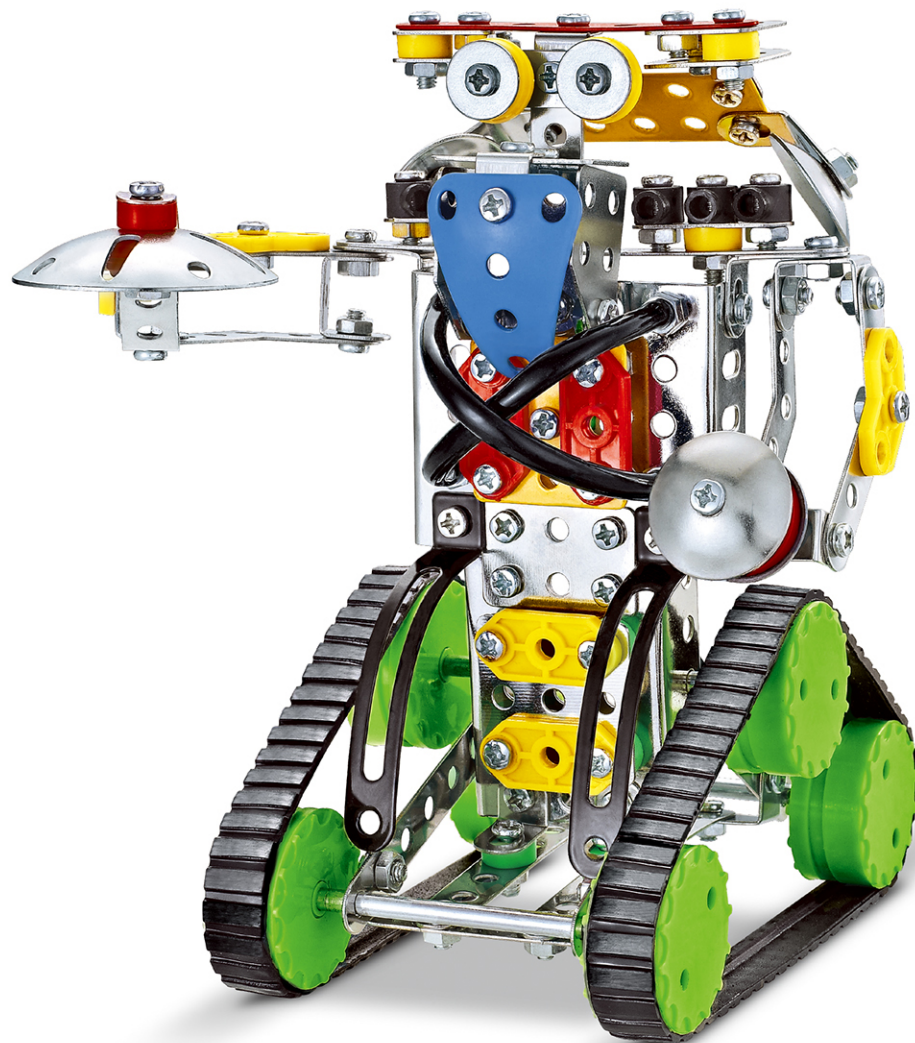

Motorcycle

INTELLIGENT ASSEMBLY TOYS 'SERIES

8+ AGES

8+ AGES

TOOLS & INSTRUCTIONS INCLUDED!
 ASSEMBLING TRANSFORMABLE MOVABLE MULTI-FUNCTION INTELLIGENT SERIES.

NO.513
BOX SIZE:29X26X5CM
PIECES:262

NO.514
BOX SIZE:29X26X5CM
PIECES:218