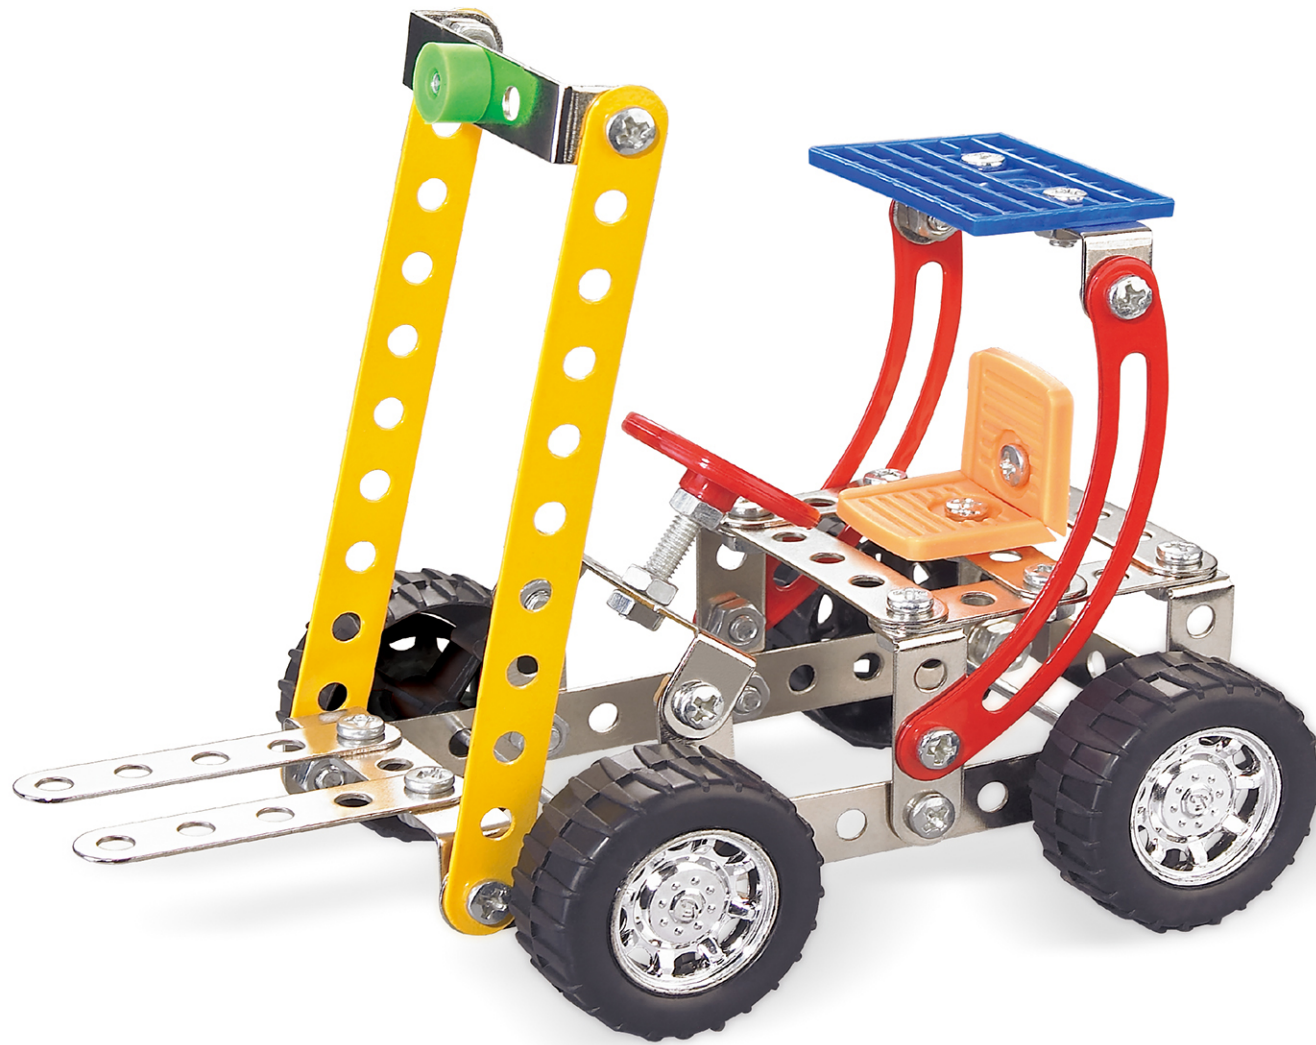

NO.8005
BOX SIZE:27.6X20.3X4.5CM
PIECES:99

NO.8006
BOX SIZE:27.6X20.3X4.5CM
PIECES:129

NO.8007
SIZE:34.4X24X4.5CM
PIECES:161

NO.8008
SIZE:37X28X4.5CM
PIECES:282

ASSEMBLY TOYS
Excavator
INTELLIGENT ASSEMBLY TOYS 'SERIES