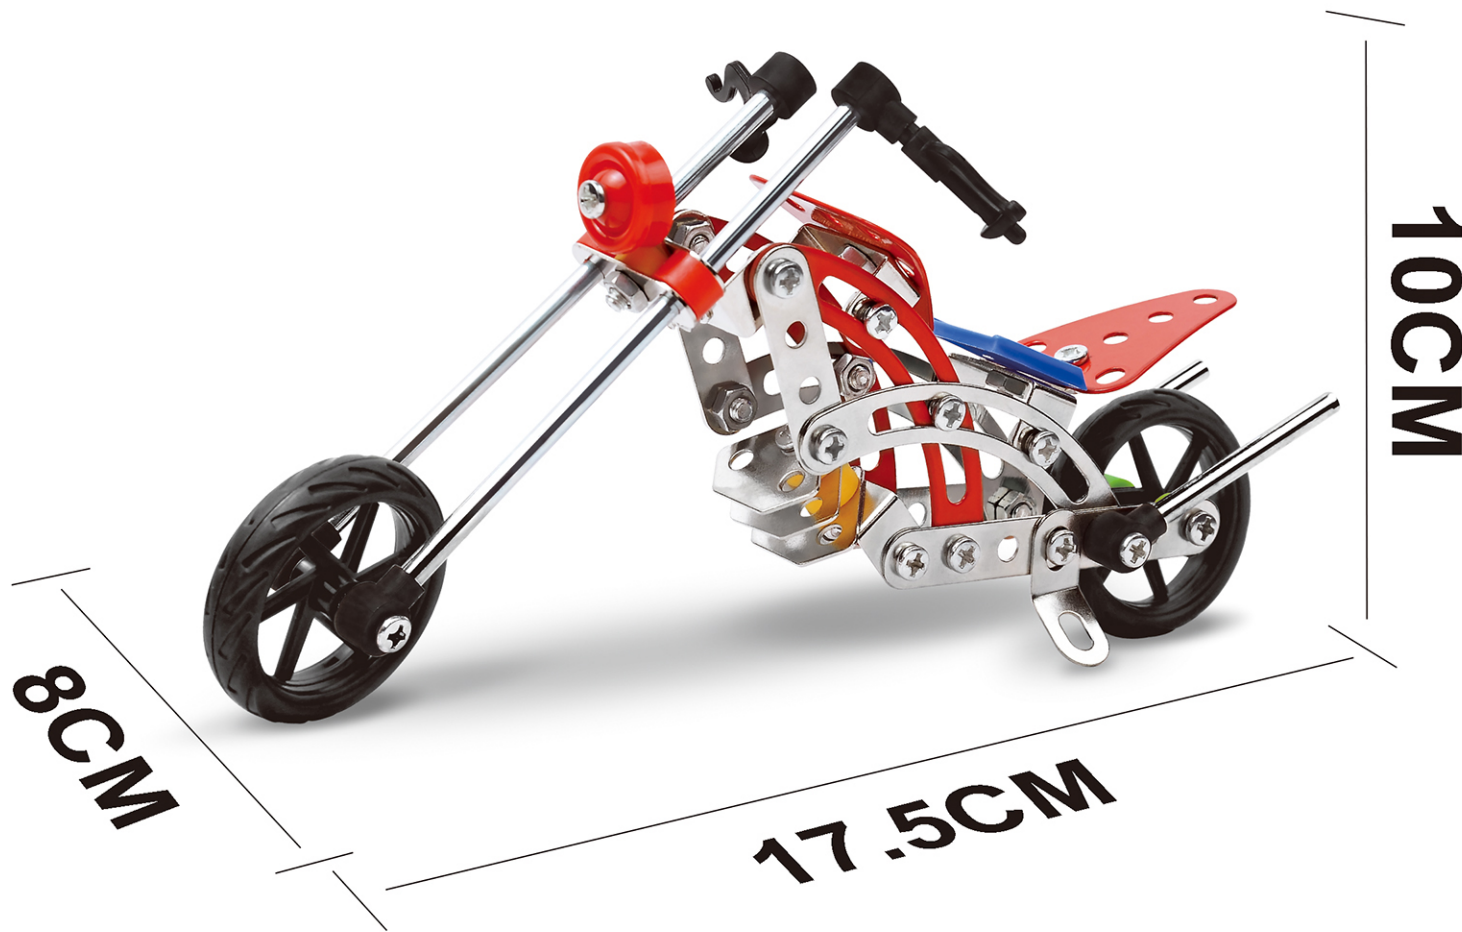

NO.414
BOX SIZE:27.6X20.3X4.5CM
PIECES:99