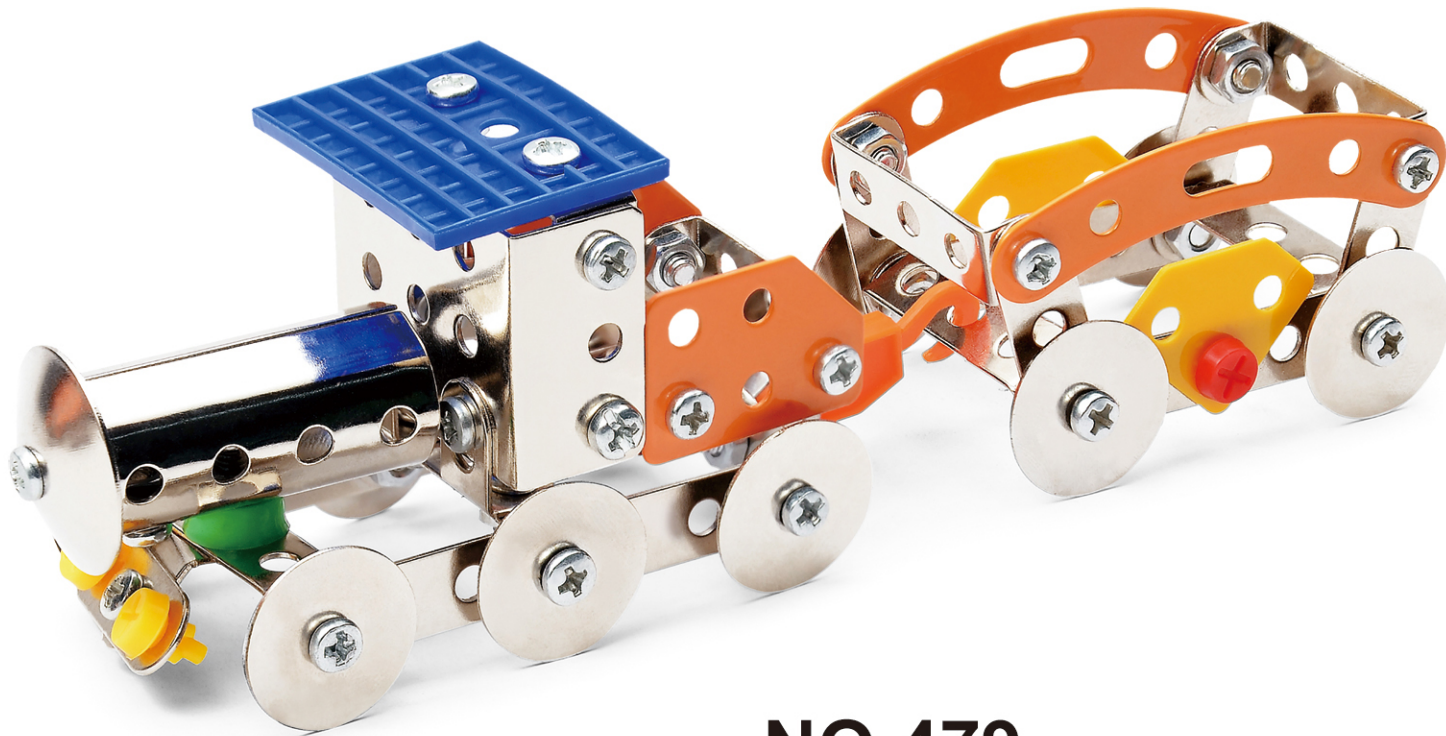

TOOLS & INSTRUCTIONS INCLUDED!
ASSEMBLING TRANSFORMABLE MOVABLE MULTI-FUNCTION INTELLIGENT SERIES.

ASSEMBLY TOYS

INTELLIGENT ASSEMBLY TOYS 'SERIES

8+
AGES

- NO.477 (117 PCS)
- NO.479 (137 PCS)
- NO.480 (108 PCS)
- NO.481 (128 PCS)
- NO.482 (137 PCS)

ADVERT :
THIS PRODUCT CONTAINS TINY PARTS. NEVER PUT INTO THE MOUTH TO AVOID CHOKING DANGER.

TOOLS & INSTRUCTIONS INCLUDED!
ASSEMBLING TRANSFORMABLE MOVABLE MULTI-FUNCTION INTELLIGENT SERIES.

NO.479
SIZE:28X20X3.5CM
PIECES:137