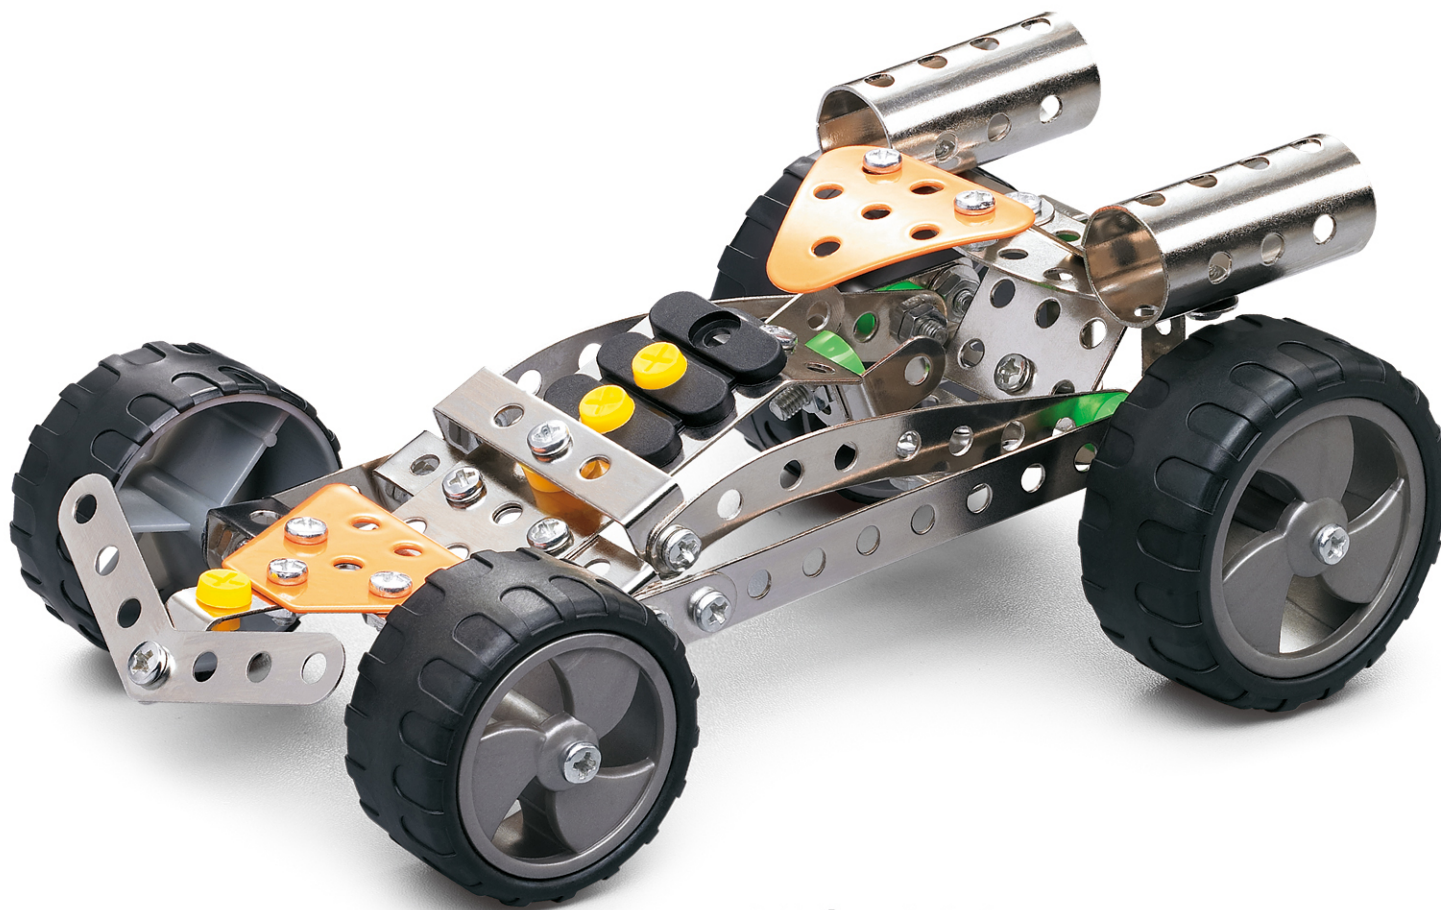

TOOLS & INSTRUCTIONS INCLUDED!
 ASSEMBLING TRANSFORMABLE MOVABLE
 MULTI-FUNCTION INTELLIGENT SERIES.

INCLUDES REAL TOOL

NO.465
SIZE:34.4X24X4.5CM
PIECES:209

NO.466
SIZE:34.4X24X4.5CM
PIECES:253

NO.467
SIZE:34.4X24X4.5CM
PIECES:239

NO.468
SIZE:34.4X24X4.5CM
PIECES: 125

NO.469

SIZE:37X28X4.5CM

PIECES:292

ASSEMBLY ALLOY TOYS

Deformation Robot INTELLIGENT ASSEMBLY TOYS SERIES

292 PCS
ASSEMBLE QUANTITY

- The model is novel
- Easy assemble
- Suitable for children and adults