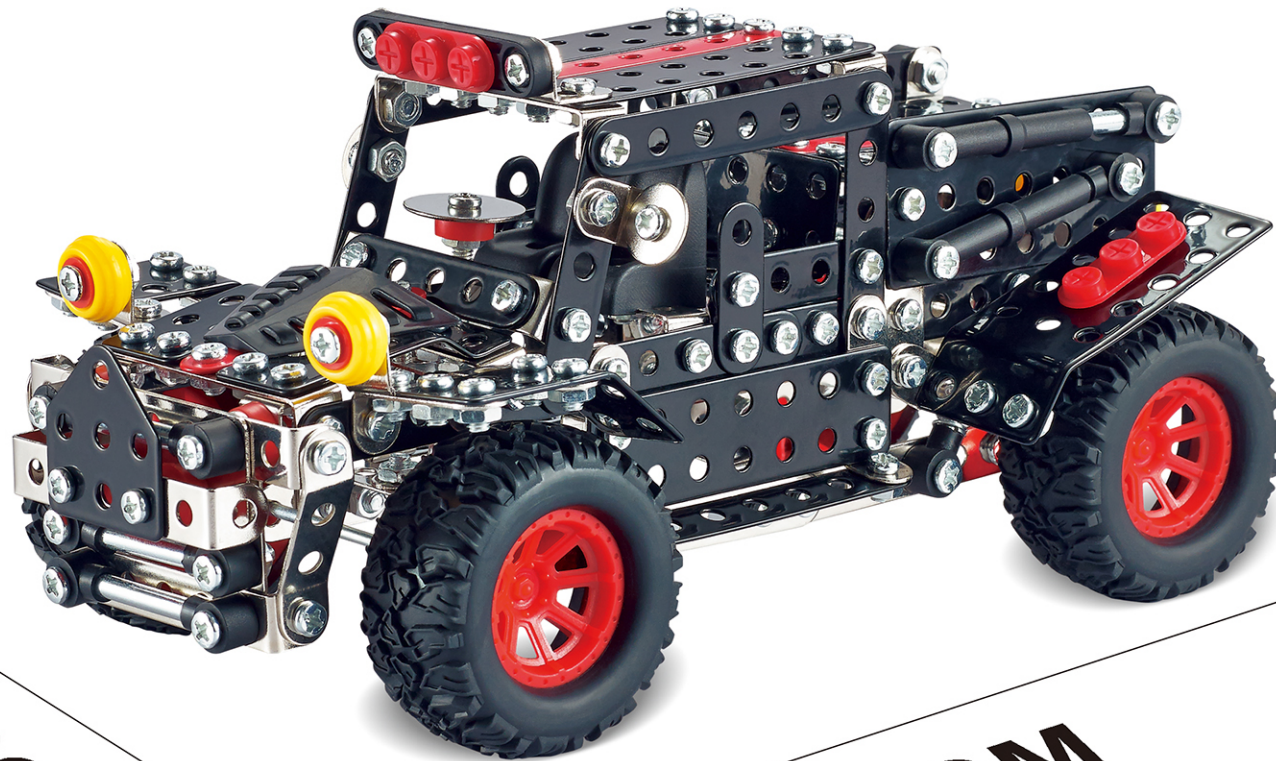

11.5CM

12CM

22CM

NO.522

BOX SIZE:34X24.5X9CM

PIECES:474