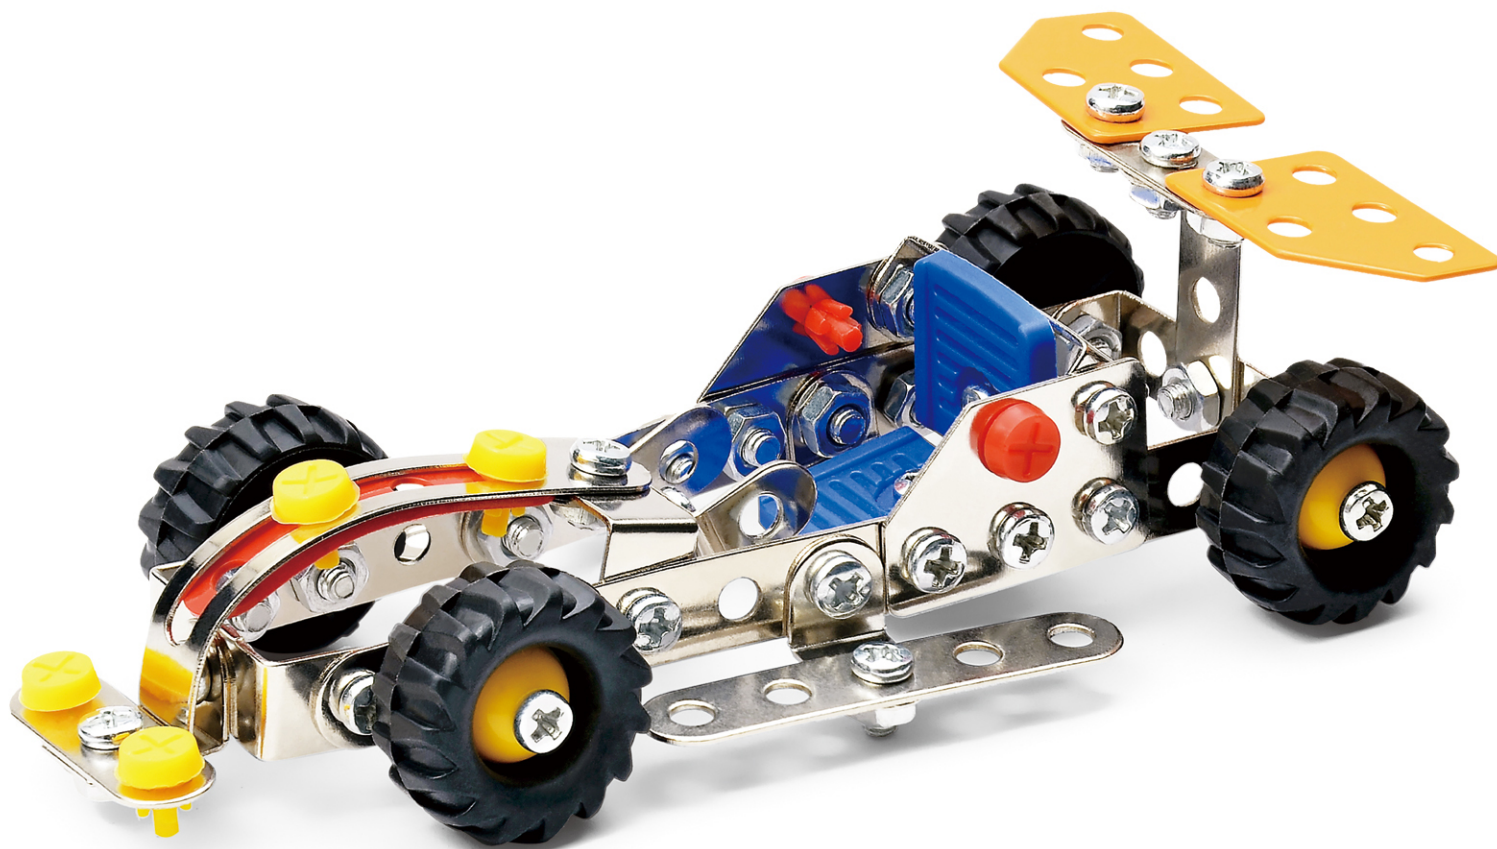

TOOLS & INSTRUCTIONS INCLUDED!
ASSEMBLING TRANSFORMABLE MOVABLE MULTI-FUNCTION INTELLIGENT SERIES.

ASSEMBLY TOYS

INTELLIGENT ASSEMBLY TOYS 'SERIES

8+ AGES

- NO.477 (117 PCS)
- NO.478 (102 PCS)
- NO.480 (108 PCS)
- NO.481 (128 PCS)
- NO.482 (137 PCS)

ADVERT :
THIS PRODUCT CONTAINS TINY PARTS. NEVER PUT INTO THE MOUTH TO AVOID CHOKING DANGER.

TOOLS & INSTRUCTIONS INCLUDED!
ASSEMBLING TRANSFORMABLE MOVABLE MULTI-FUNCTION INTELLIGENT SERIES.

NO.480
SIZE:28X20X3.5CM
PIECES:108