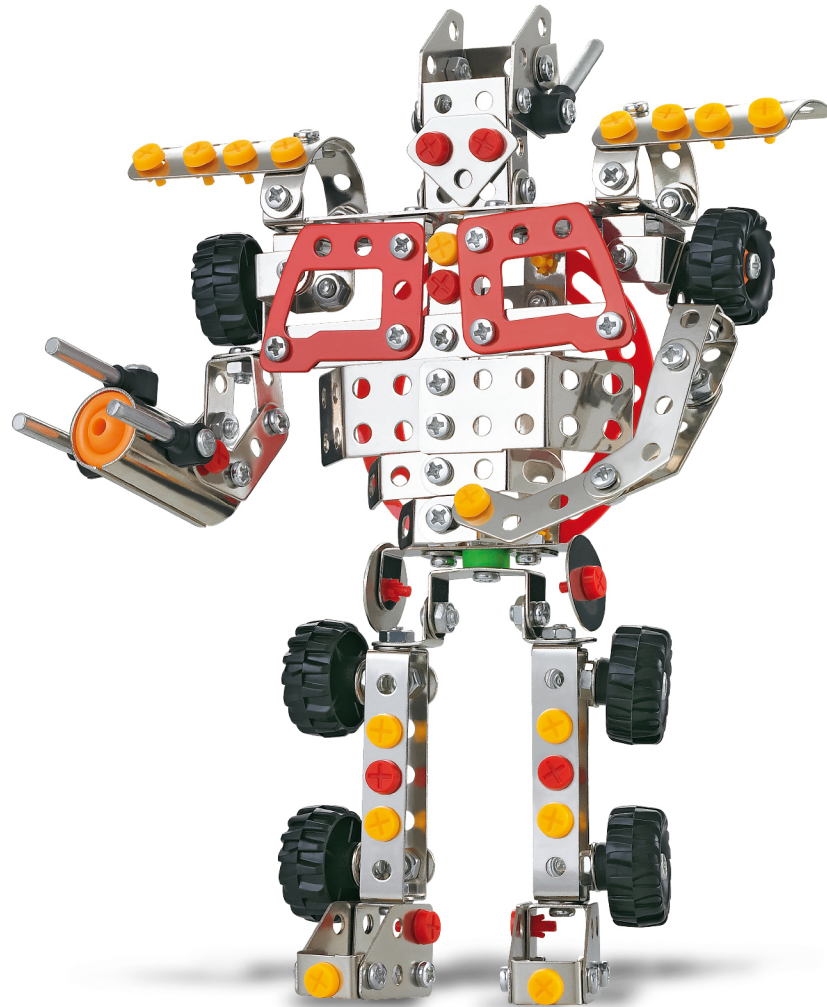

TOOLS & INSTRUCTIONS INCLUDED!
 ASSEMBLING TRANSFORMABLE MOVABLE MULTI-FUNCTION INTELLIGENT SERIES.

INTELLIGENT ASSEMBLY TOYS 'SERIES
TRAIN

8+
 AGES

239 pcs
 ASSEMBLE QUANTITY

IT IS USEFUL FOR THE CHILD'S STUDY. IT STUDIES WHILE HAPPILY PLAYING.

TOOLS & INSTRUCTIONS INCLUDED!
 ASSEMBLING TRANSFORMABLE MOVABLE MULTI-FUNCTION INTELLIGENT SERIES.

NO.432
SIZE:37X28X4.5CM
PIECES:317

INTELLIGENT ASSEMBLY TOYS 'SERIES
ROBOT

317 PCS
ASSEMBLE QUANTITY

ADVERT:
THIS PRODUCT CONTAINS TINY PARTS. NEVER PUT INTO THE MOUTH TO AVOID CHOKING DANGER.