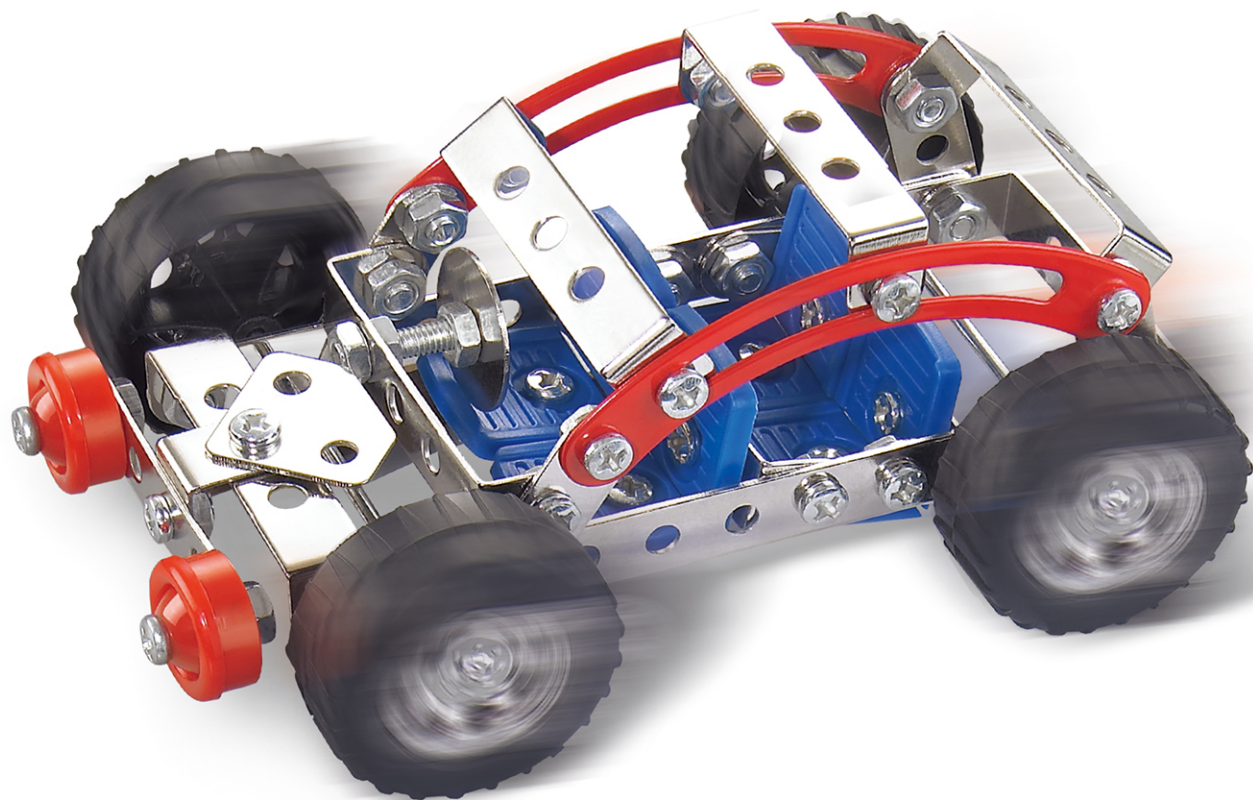

NO.8002
BOX SIZE:27.6X20.3X4.5CM
PIECES:110