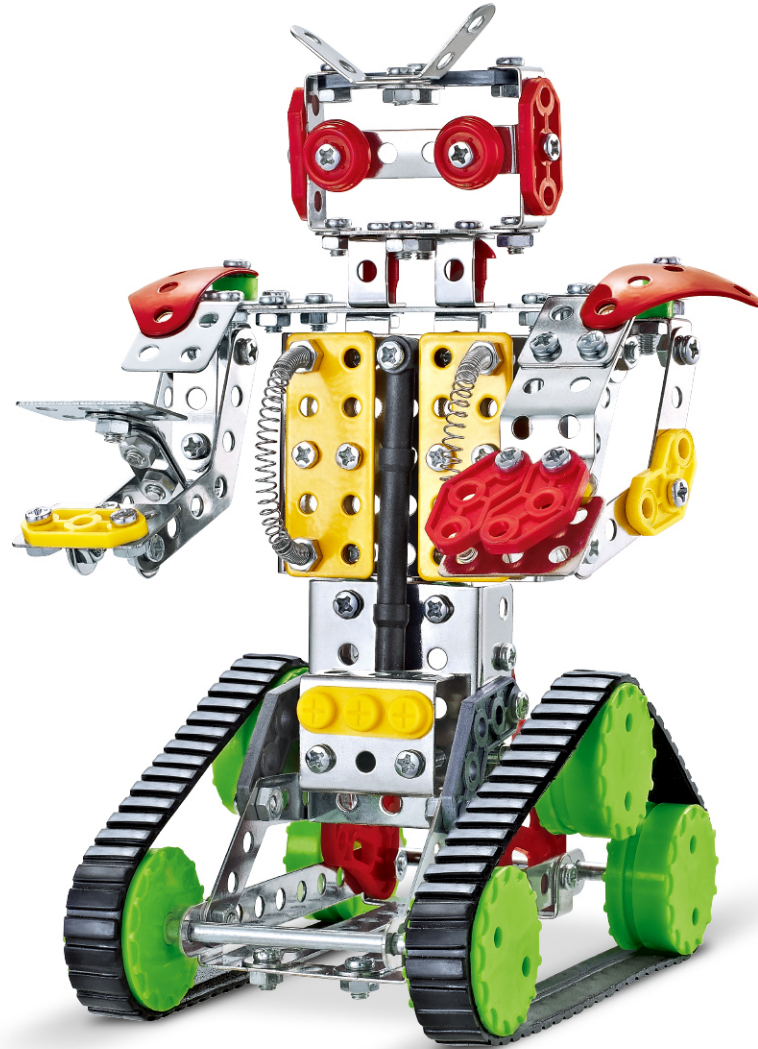

Motorcycle

INTELLIGENT ASSEMBLY TOYS 'SERIES

8+ AGES

TOOLS & INSTRUCTIONS INCLUDED!
 ASSEMBLING TRANSFORMABLE MOVABLE MULTI-FUNCTION INTELLIGENT SERIES.

ASSEMBLY
ALLOY TOYS

255 PCS

ASSEMBLE QUANTITY

- The model is novel
- Easy assemble
- Suitable for children and adults

Motorcycle

INTELLIGENT ASSEMBLY TOYS 'SERIES

8+ AGES

8+ AGES

TOOLS & INSTRUCTIONS INCLUDED!
 ASSEMBLING TRANSFORMABLE MOVABLE MULTI-FUNCTION INTELLIGENT SERIES.

NO.513
BOX SIZE:29X26X5CM
PIECES:262

NO.514
BOX SIZE:29X26X5CM
PIECES:218