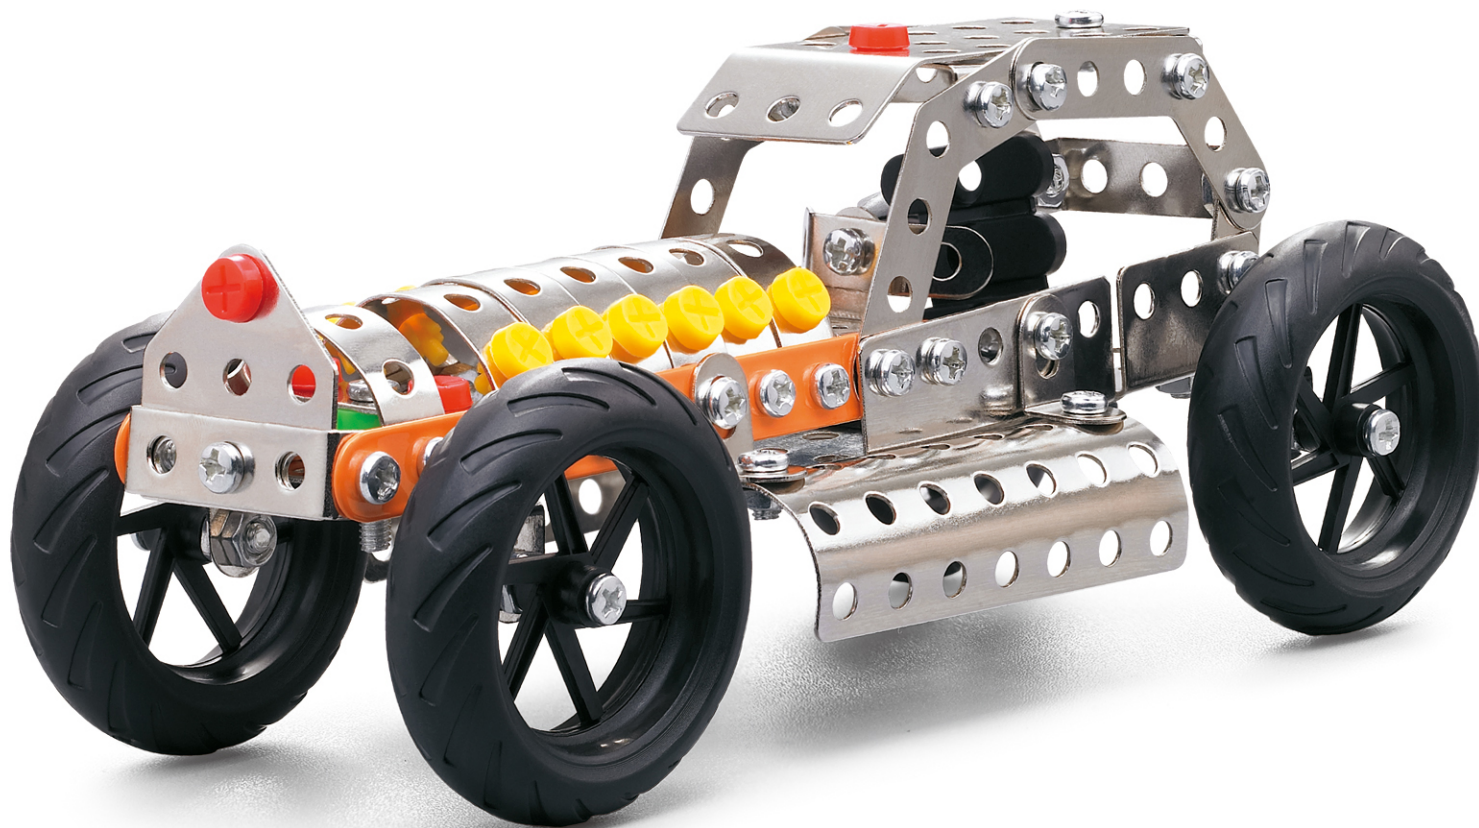

Deformation Robot INTELLIGENT ASSEMBLY TOYS SERIES

292 PCS
ASSEMBLE QUANTITY

- The model is novel
- Easy assemble
- Suitable for children and adults

8+ AGES

ADVERT:
THIS PRODUCT CONTAINS TINY PARTS.
NEVER PUT INTO THE MOUTH TO AVOID CHOKING DANGER.

TOOLS & INSTRUCTIONS INCLUDED!
ASSEMBLING TRANSFORMABLE MOVABLE
MULTI-FUNCTION INTELLIGENT SERIES.

NO.470
SIZE:32X20X6CM
PIECES:317

NO.471

SIZE:37X28X4.5CM

PIECES:262

NO.472
SIZE:34.4X24X4.5CM
PIECES:195

NO.473
SIZE:45X32X5CM
PIECES:373

NO.474
SIZE:37X28X4.5CM
PIECES:390

NO.475
SIZE:49.2X37.2X5.6CM
PIECES:591

ASSEMBLY TOYS
INTELLIGENT ASSEMBLY TOYS SERIES

All-terrain Vehicle

591 pcs
ASSEMBLY QUANTITY

- The model is novel
- Easy assemble
- Suitable for children and adults