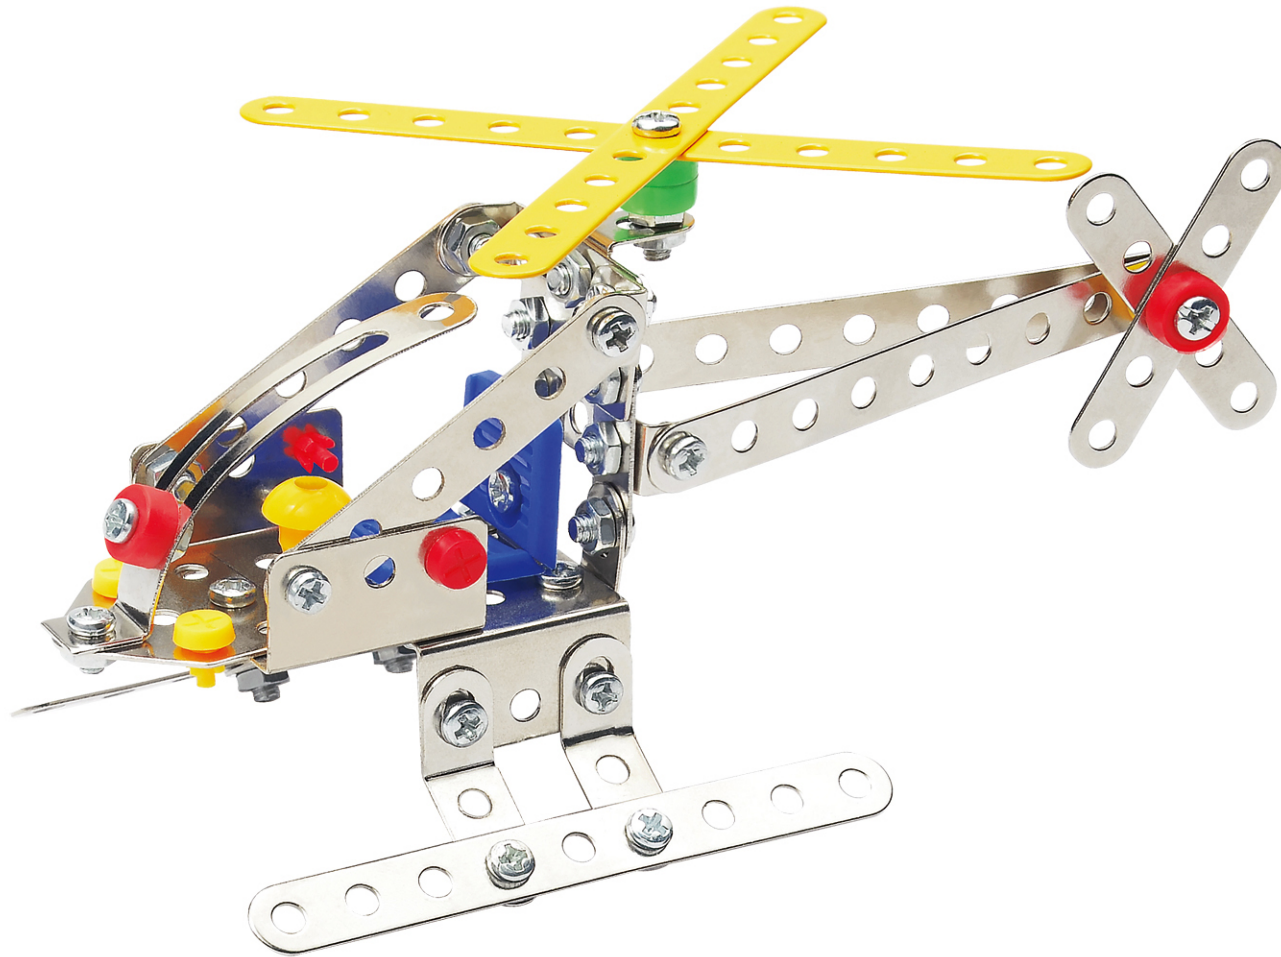

All-terrain Vehicle

591 pcs
ASSEMBLY QUANTITY

- The model is novel
- Easy assemble
- Suitable for children and adults

8+ AGES

ADVERT:
THIS PRODUCT CONTAINS TINY PARTS.
NEVER PUT INTO THE MOUTH TO AVOID CHOKING DANGER.

TOOLS & INSTRUCTIONS INCLUDED!
ASSEMBLING TRANSFORMABLE MOVABLE
MULTI-FUNCTION INTELLIGENT SERIES.

NO.476
SIZE:40X27X9CM
PIECES:479

NO.477
SIZE:28X20X3.5CM
PIECES:117

NO.478
SIZE:28X20X3.5CM
PIECES:102

ASSEMBLY TOYS