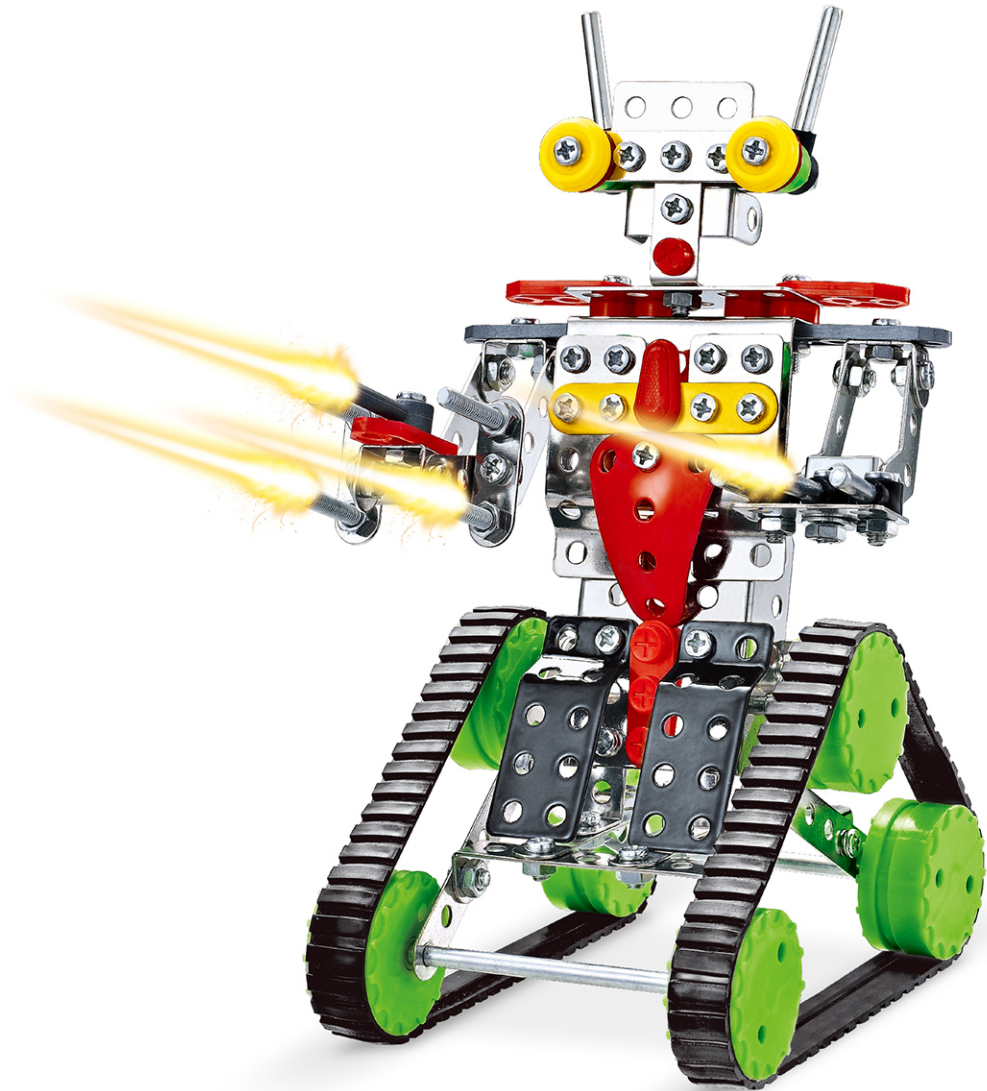

Motorcycle

INTELLIGENT ASSEMBLY TOYS 'SERIES

8+ AGES

8+ AGES

TOOLS & INSTRUCTIONS INCLUDED!
 ASSEMBLING TRANSFORMABLE MOVABLE MULTI-FUNCTION INTELLIGENT SERIES.

NO.513
BOX SIZE:29X26X5CM
PIECES:262

NO.514
BOX SIZE:29X26X5CM
PIECES:218