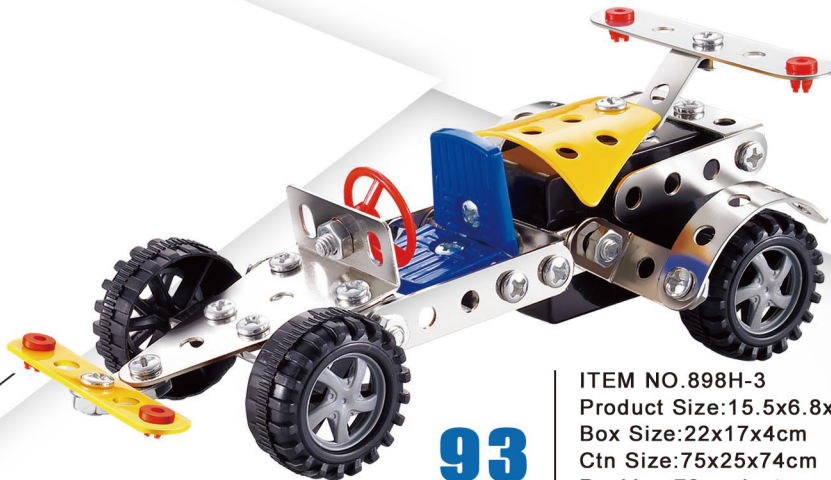

**93
PIECES**

ITEM NO.898H-3
Product Size:15.5x6.8x5.5cm
Box Size:22x17x4cm
Ctn Size:75x25x74cm
Packing:72pcs/outer
36pcs/inner
Volume:4.9cuft