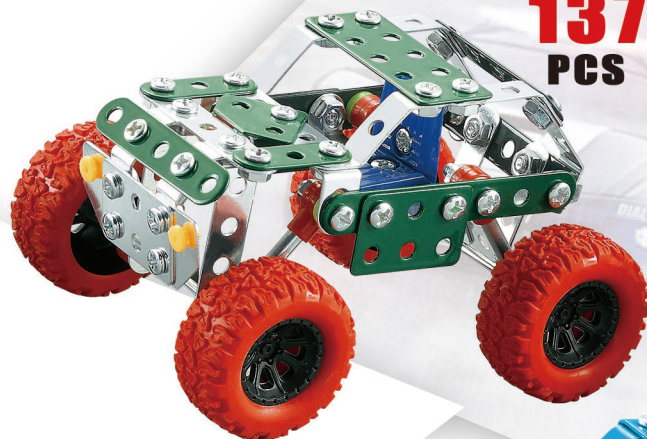

143
PCS

ITEM NO.898F-22
Product Size:11.3x8.8x7cm
Box Size:24x18x5cm
Ctn Size:80x27x80cm
Packing:60pcs/outer
30pcs/inner
Volume:6.1cuft

137
PCS

ITEM NO.898F-23
Product Size:11.8x8.8x7cm
Box Size:24x18x5cm
Ctn Size:80x27x80cm
Packing:60pcs/outer
30pcs/inner
Volume:6.1cuft