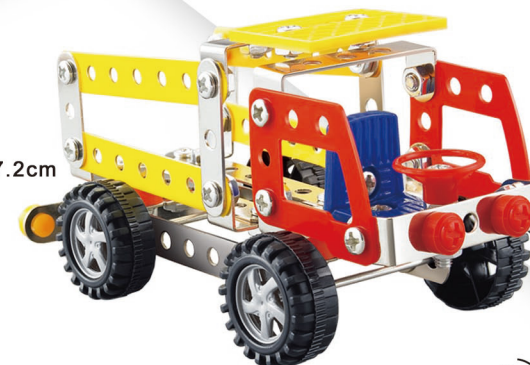

134
PIECES

ITEM NO.898B-64
Product Size:14.3x7.5x7.2cm
Box Size:28x24x4cm
Ctn Size:75x30x71cm
Packing:48pcs/outer
24pcs/inner
Volume:5.6cuft