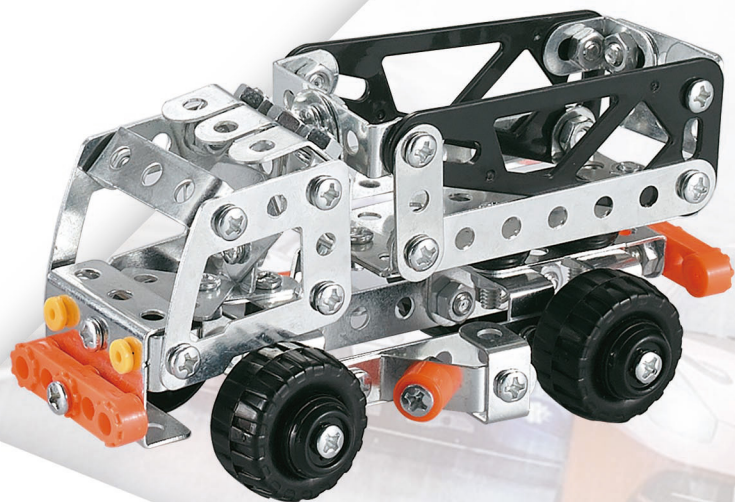

5 MODELS

METAL MODEL
ENHANCED DIY ABILITY

191
PCS

ITEM NO.898F-1
Product Size:13.5x7x6.5
Box Size:24x18x5cm
Ctn Size:80x27x80cm
Packing:60pcs/outer
30pcs/inner
Volume:6.1cuf

208
PCS

ITEM NO.898F-5
Product Size:13.8x7.7x13.8cm
Box Size:24x18x5cm
Ctn Size:80x27x80cm
Packing:60pcs/outer
30pcs/inner
Volume:6.1cuf