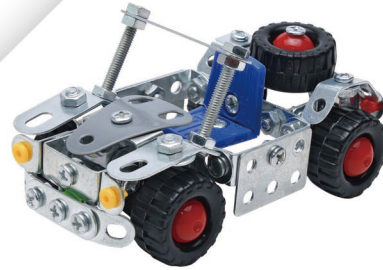

97
PIECES

ITEM NO.898K-10
Product Size:14.5x15.5x4.3cm
Box Size:18x12x4.5cm
Ctn Size:74x28.5x75cm
Packing:120pcs/outer
60pcs/inner
Volume:5.6cuft

898F-28

898F-29

898F-30

898K-5

898K-6

898K-11