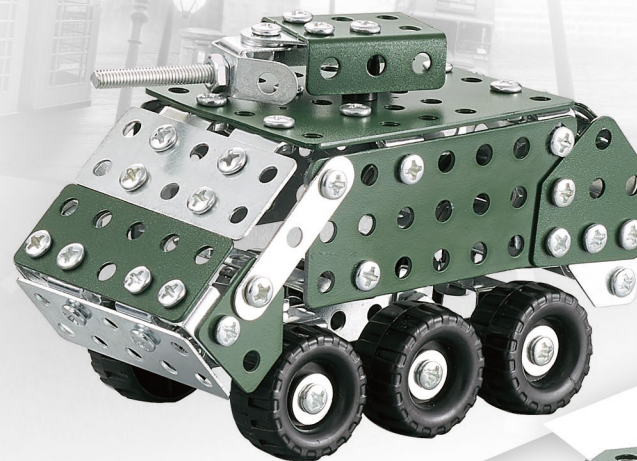

217
PCS

ITEM NO.898F-20
Product Size:12.2x5.7x7.7cm
Box Size:24x18x5cm
Ctn Size:80x27x80cm
Packing:60pcs/outer
30pcs/inner
Volume:6.1cuft