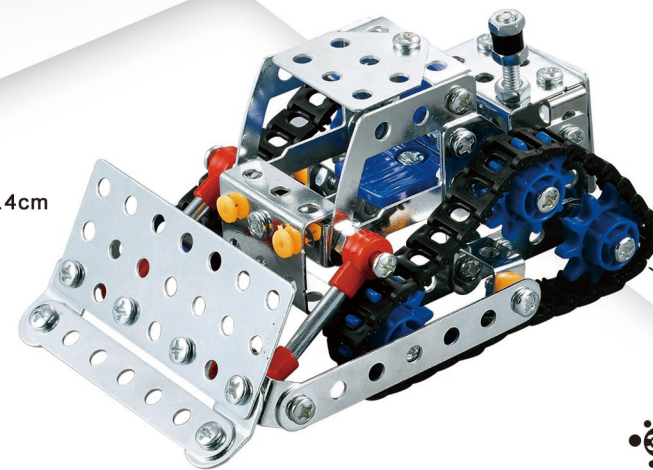

205
PCS

ITEM NO.898F-7
Product Size:12.5x8x6.4cm
Box Size:24x18x5cm
Ctn Size:80x27x80cm
Packing:60pcs/outer
30pcs/inner
Volume:6.1cuf