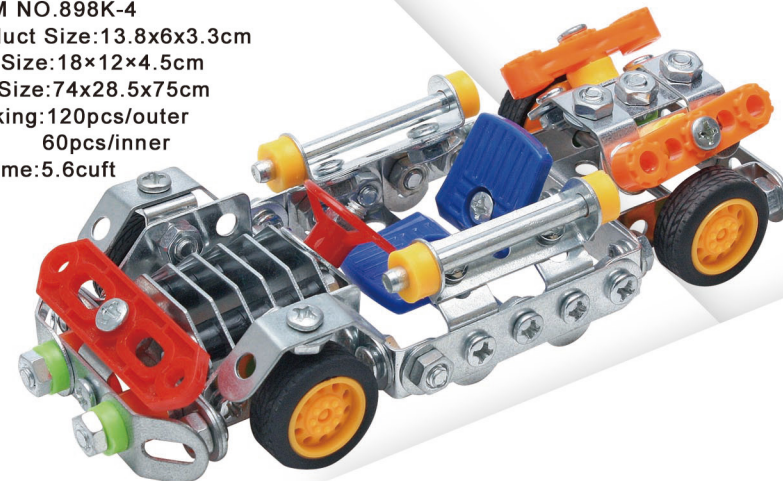

187
PIECES

ITEM NO.898K-4
Product Size:13.8x6x3.3cm
Box Size:18x12x4.5cm
Ctn Size:74x28.5x75cm
Packing:120pcs/outer
60pcs/inner
Volume:5.6cuft