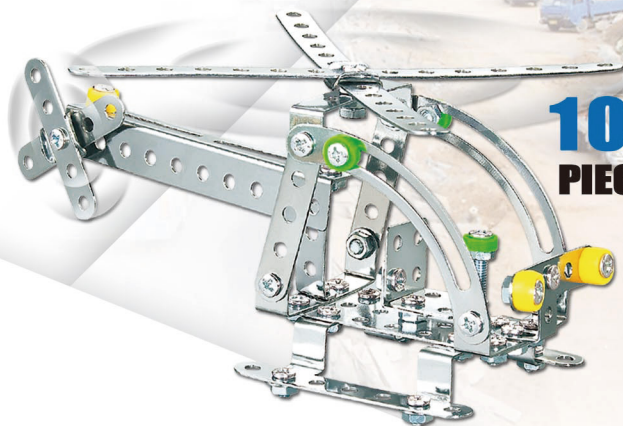

**128
PIECES**

ITEM NO.6226
Product Size:17.5x8x6.5cm
Box Size:22x16x2.8cm
Ctn Size:69x25x69cm
Packing:96pcs/outer
48pcs/inner
Volume:4.2cuft

**106
PIECES**

ITEM NO.6228
Product Size:19x15x8.5cm
Box Size:22x16x2.8cm
Ctn Size:69x25x69cm
Packing:96pcs/outer
48pcs/inner
Volume:4.2cuft

**109
PIECES**

ITEM NO.6262
Product Size:11x6.5x6cm
Box Size:22x16x2.8cm
Ctn Size:69x25x69cm
Packing:96pcs/outer
48pcs/inner
Volume:4.2cuft

**108
PIECES**

ITEM NO.6279
Product Size:13.5x17.1x7.5cm
Box Size:22x16x2.8cm
Ctn Size:69x25x69cm
Packing:96pcs/outer
48pcs/inner
Volume:4.2cuft

**132
PIECES**

ITEM NO.6280
Product Size:19.5x11x9.4cm
Box Size:22x16x2.8cm
Ctn Size:69x25x69cm
Packing:96pcs/outer
48pcs/inner
Volume:4.2cuft

**96
PIECES**

ITEM NO.6281
Product Size:21.7x15.8x2.6cm
Box Size:22x16x2.8cm
Ctn Size:69x25x69cm
Packing:96pcs/outer
48pcs/inner
Volume:4.2cuft

**111
PIECES**

ITEM NO.6282
Product Size:21.7x15.8x2.6cm
Box Size:22x16x2.8cm
Ctn Size:69x25x69cm
Packing:96pcs/outer
48pcs/inner
Volume:4.2cuft