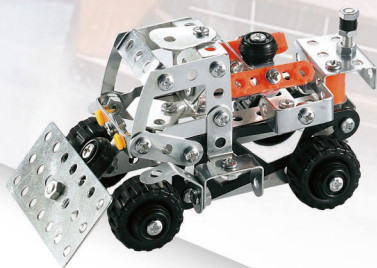

5 MODELS

METAL MODEL
ENHANCED DIY ABILITY

191
PCS

ITEM NO.898F-1
Product Size:13.5x7x6.5
Box Size:24x18x5cm
Ctn Size:80x27x80cm
Packing:60pcs/outer
30pcs/inner
Volume:6.1cuf

208
PCS

ITEM NO.898F-5
Product Size:13.8x7.7x13.8cm
Box Size:24x18x5cm
Ctn Size:80x27x80cm
Packing:60pcs/outer
30pcs/inner
Volume:6.1cuf