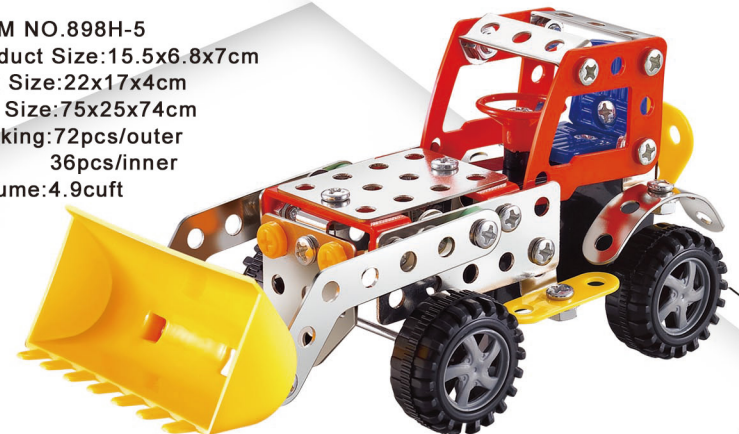

**114
PIECES**

ITEM NO.898H-5
Product Size:15.5x6.8x7cm
Box Size:22x17x4cm
Ctn Size:75x25x74cm
Packing:72pcs/outer
36pcs/inner
Volume:4.9cuft