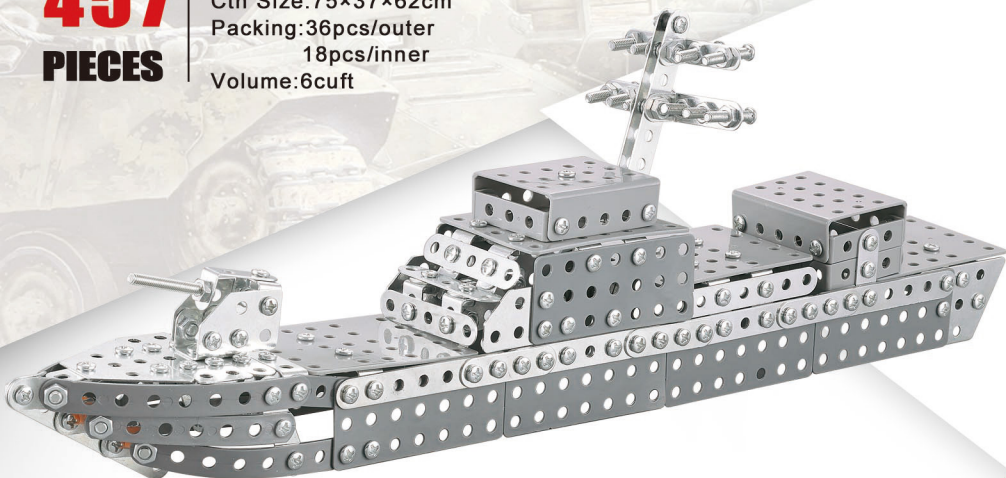

457
PIECES

ITEM NO.898E-17
Product Size:41x7x13cm
Box Size:34x24x4.6cm
Ctn Size:75x37x62cm
Packing:36pcs/outer
18pcs/inner
Volume:6cuft