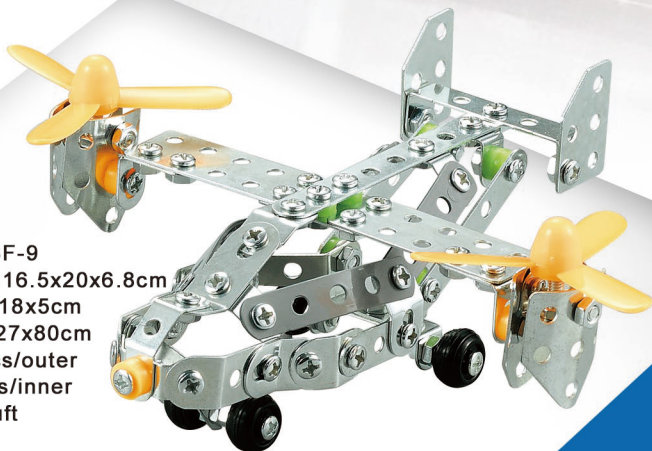

180
PCS

ITEM NO.898F-9
Product Size:16.5x20x6.8cm
Box Size:24x18x5cm
Ctn Size:80x27x80cm
Packing:60pcs/outer
30pcs/inner
Volume:6.1cuft