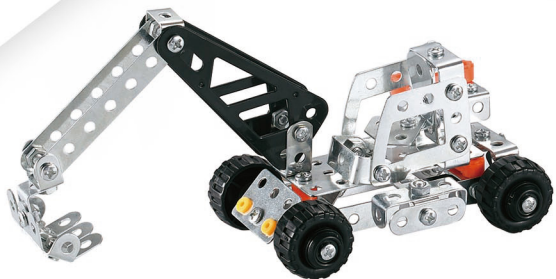

5 MODELS

METAL MODEL
ENHANCED DIY ABILITY

191
PCS

ITEM NO.898F-1
Product Size:13.5x7x6.5
Box Size:24x18x5cm
Ctn Size:80x27x80cm
Packing:60pcs/outer
30pcs/inner
Volume:6.1cuf

208
PCS

ITEM NO.898F-5
Product Size:13.8x7.7x13.8cm
Box Size:24x18x5cm
Ctn Size:80x27x80cm
Packing:60pcs/outer
30pcs/inner
Volume:6.1cuf