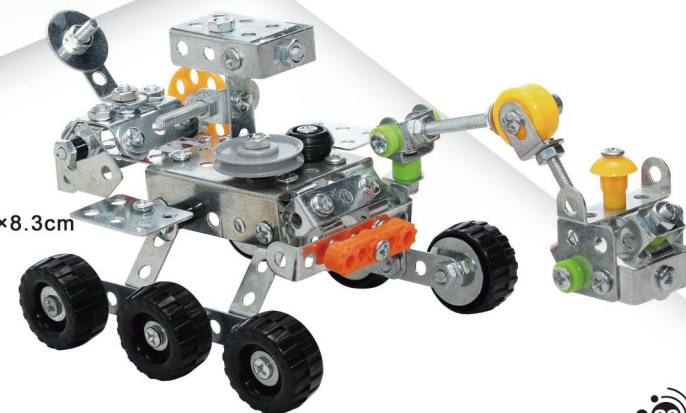

231 PCS

ITEM NO.898F-27
Product Size:18x10.3x8.3cm
Box Size:24x18x5cm
Ctn Size:80x27x80cm
Packing:60pcs/outer
30pcs/inner
Volume:6.1cuft