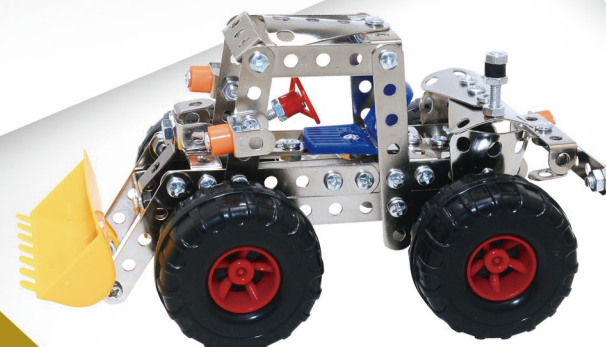

Product Size:20.5×10×9.5cm