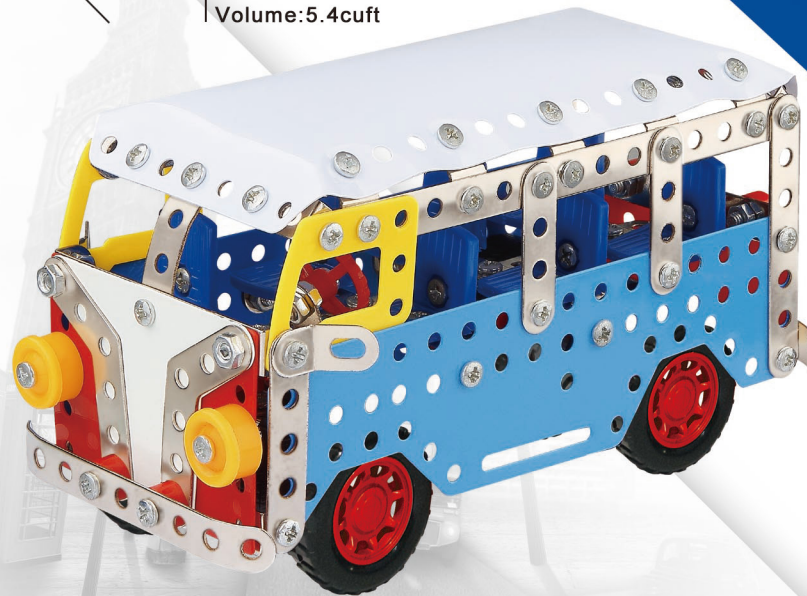

264
PCS

ITEM NO.898E-21
Product Size:318.5x10x9.5cm
Box Size:30.5x25.4x6.4cm
Ctn Size:81x28x68cm
Packing:24pcs/outer
12pcs/inner
Volume:5.4cuft