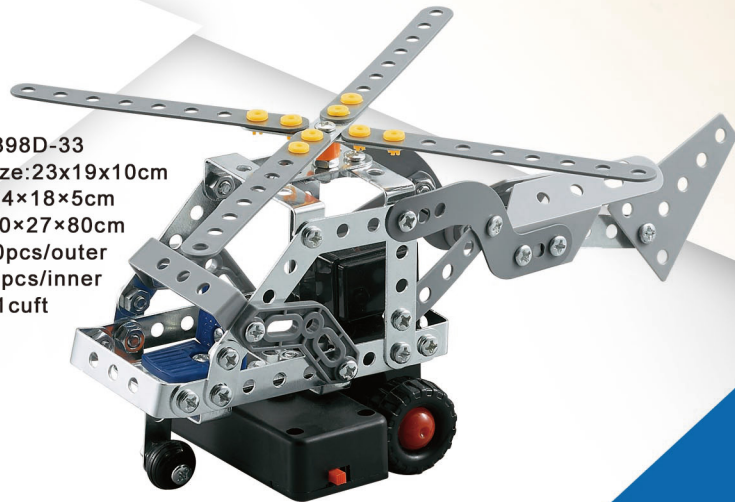

143
PIECES

ITEM NO.898D-33
Product Size:23x19x10cm
Box Size:24x18x5cm
Ctn Size:80x27x80cm
Packing:60pcs/outer
30pcs/inner
Volume:6.1cuft