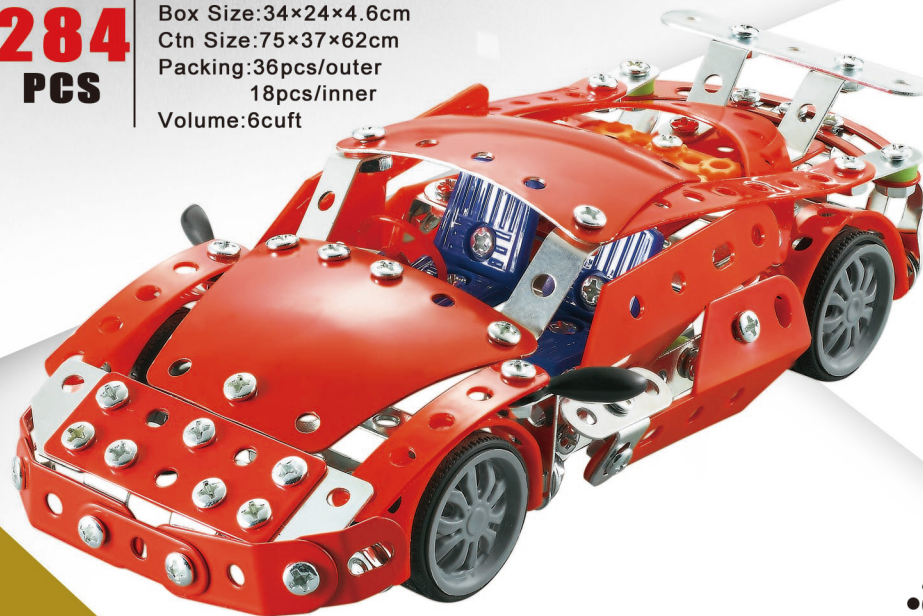

284
PCS

ITEM NO.898E-22
Product Size:20.5x9x5.8cm
Box Size:34x24x4.6cm
Ctn Size:75x37x62cm
Packing:36pcs/outer
18pcs/inner
Volume:6cuft