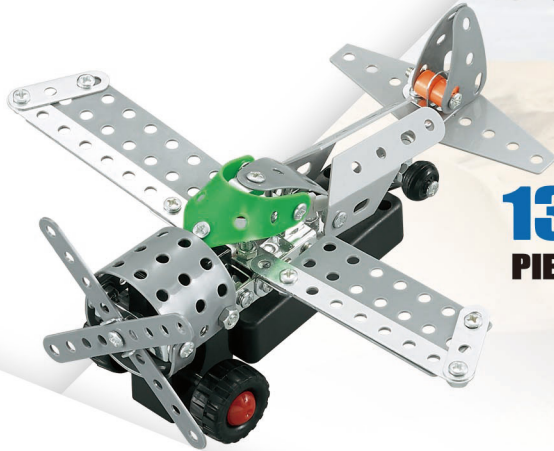

134
PIECES

ITEM NO.898D-32
Product Size:17.5x19x9.3cm
Box Size:24x18x5cm
Ctn Size:80x27x80cm
Packing:60pcs/outer
30pcs/inner
Volume:6.1cuft