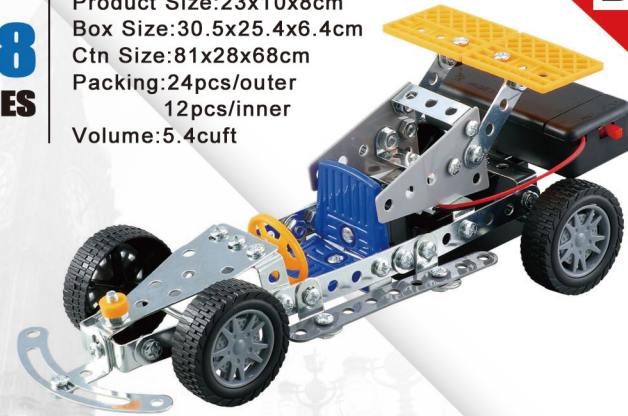

138
PIECES

ITEM NO.898D-23
Product Size:23x10x8cm
Box Size:30.5x25.4x6.4cm
Ctn Size:81x28x68cm
Packing:24pcs/outer
12pcs/inner
Volume:5.4cuft