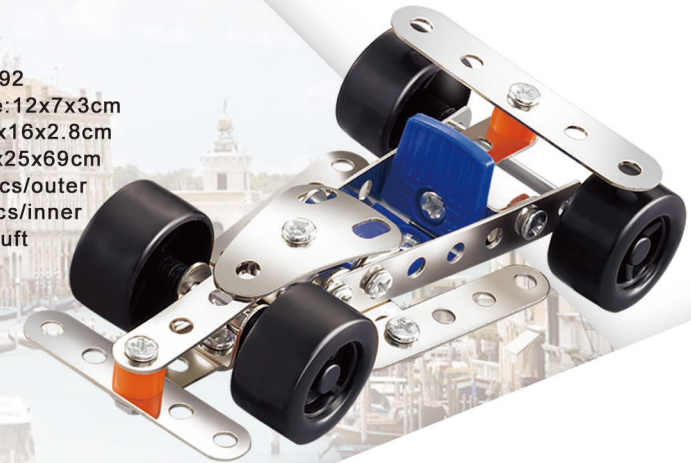

**61
PIECES**

ITEM NO.6292
Product Size:12x7x3cm
Box Size:22x16x2.8cm
Ctn Size:69x25x69cm
Packing:96pcs/outer
48pcs/inner
Volume:4.2cuft