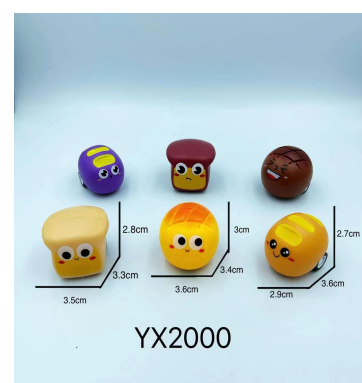

Item No.	YX2000
Product packaging	100pcs/ OPP bag
Packing quantity	3600/2 inner box
Product specifications	3.5*3.3*2.8cm
Outer box specifications	58*33*74cm
Gross net weight	30.8/27.5kg
Remarks	6 models mix-packing
Product material	ABS,PP,TPR,POM