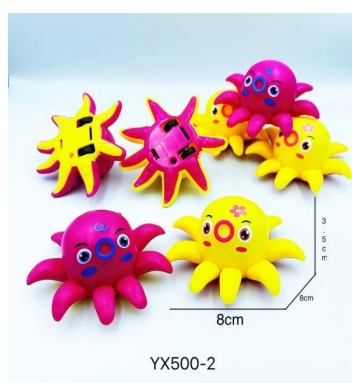

Item No.	YX500-2
Product packaging	100pcs / OPP bag
Packing quantity	2400/2 inner box
Product specifications	8*8*3.5cm
Outer box specifications	81.5*48.5*77cm
Gross net weight	38/36KG
Remarks	2 models mix-packing
Product material	ABS,PP,TPR,POM