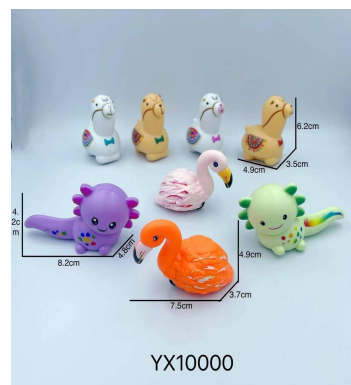

WeChat

Item No.	YX10000
Product packaging	100pcs/ OPP bag
Packing quantity	1600/2 inner box
Product specifications	7.5*3.7*4.9cm
Outer box specifications	57.5*36*63cm
Gross net weight	27.4/29.7KG
Remarks	8 models mix-packing
Product material	ABS,PP,TPR,POM