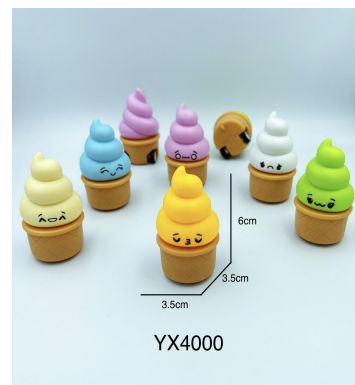

Item No.	YX4000
Product packaging	100pcs/ OPP bag
Packing quantity	2400/2 inner box
Product specifications	3.5*3.5*6cm
Outer box specifications	58*39*81cm
Gross net weight	29.8/27.8kg
Remarks	6 colors mix-packing
Product material	ABS,PP,TPR,POM