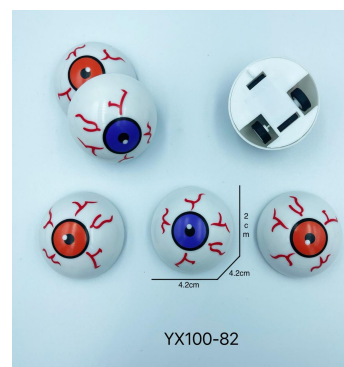

Item No.	YX100-82
Product packaging	Heat-sealed bag
Packing quantity	3456/2 inner box
Product specifications	4.2*4.2*2.5cm
Outer box specifications	74*39*67cm
Gross net weight	28/25kg
Remarks	2 colors mix-packing
Product material	PP