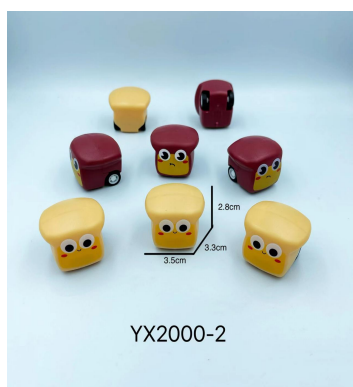

Item No.	YX2000-2
Product packaging	100pcs/ OPP bag
Packing quantity	3600/2 inner box
Product specifications	3.5*3.3*2.8cm
Outer box specifications	58*33*74cm
Gross net weight	30.8/27.5kg
Remarks	6 models mix-packing
Product material	ABS,PP,TPR,POM