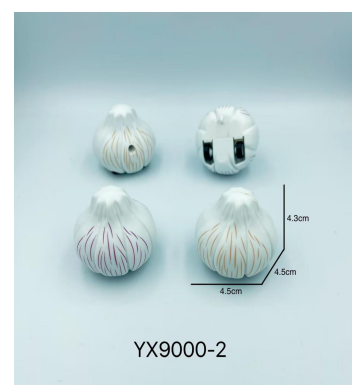

Item No.	YX9000-2
Product packaging	100pcs / OPP bag
Packing quantity	2400/2 inner box
Product specifications	4.5*4.5*4.3
Outer box specifications	72*38*82
Gross net weight	29.5/32kg
Remarks	
Product material	ABS,PP,TPR,POM