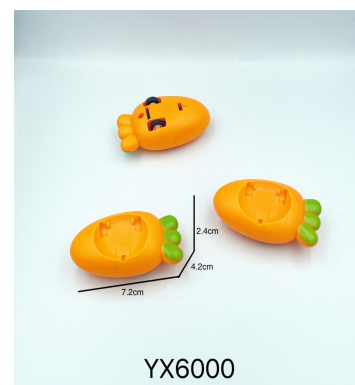

Item No.	YX6000
Product packaging	100pcs/ OPP bag
Packing quantity	2400/2 inner box
Product specifications	7.2*4.2*2.4cm
Outer box specifications	57.5*39*81cm
Gross net weight	29/27kg
Remarks	
Product material	ABS,PP,TPR,POM