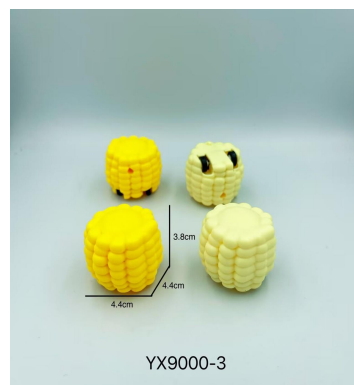

Item No.	YX9000-3
Product packaging	100pcs / OPP bag
Packing quantity	2400/2 inner box
Product specifications	4.4*4.4*3.8
Outer box specifications	72*38*82
Gross net weight	29/31.5kg
Remarks	2 colors mix-packing
Product material	ABS,PP,TPR,POM