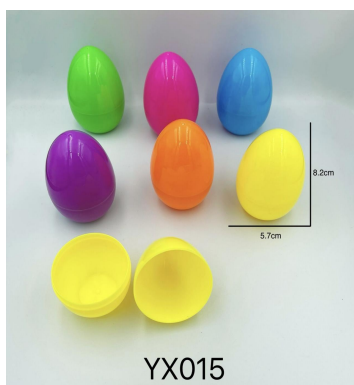

Item No.	YX015
Product packaging	24pcs/bag
Packing quantity	1440pcs
Product specifications	5.7*5.7*8.2cm
Outer box specifications	
Gross net weight	21.7/24kg
Remarks	6 colors mix-packing
Product material	PP