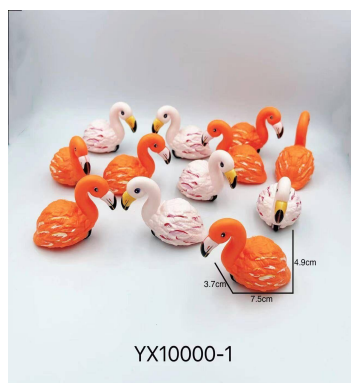

Item No.	YX10000-1
Product packaging	100pcs/ OPP bag
Packing quantity	1600/2 inner box
Product specifications	7.5*3.7*4.9cm
Outer box specifications	57.5*36*63cm
Gross net weight	26/28.5KG
Remarks	2 colors mix-packing
Product material	ABS,PP,TPR,POM