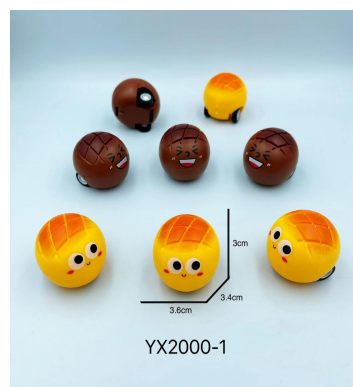

Item No.	YX2000-1
Product packaging	100pcs/ OPP bag
Packing quantity	3600/2 inner box
Product specifications	3.6*3.4*3cm
Outer box specifications	58*33*74cm
Gross net weight	30.8/27.5kg
Remarks	2 models mix-packing
Product material	ABS,PP,TPR,POM