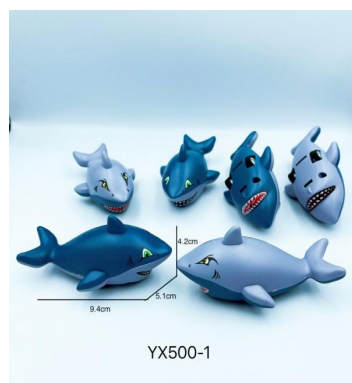

Item No.	YX500-1
Product packaging	100pcs / OPP bag
Packing quantity	2400/2 inner box
Product specifications	9.4*5.1*4.2cm
Outer box specifications	81.5*48.5*77cm
Gross net weight	38/36KG
Remarks	2 models mix-packing
Product material	ABS,PP,TPR,POM