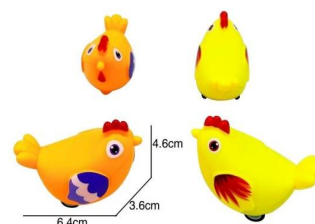

Item No.	YX700-1
Product packaging	100pcs / OPP bag
Packing quantity	2400/2 inner box
Product specifications	6.4*3.6*4.6cm
Outer box specifications	72*38*74cm
Gross net weight	30/28kg
Remarks	2 models mix-packing
Product material	ABS,PP,TPR,POM