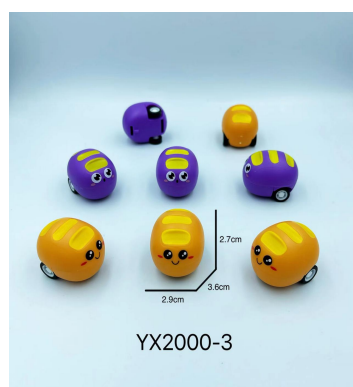

Item No.	YX2000-3
Product packaging	100pcs/ OPP bag
Packing quantity	3600/2 inner box
Product specifications	3.6*2.9*2.7cm
Outer box specifications	58*33*74cm
Gross net weight	30.8/27.5kg
Remarks	6 models mix-packing
Product material	ABS,PP,TPR,POM