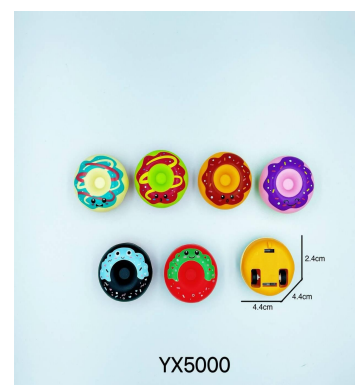

Item No.	YX5000
Product packaging	100pcs/ OPP bag
Packing quantity	3000/2 inner box
Product specifications	4.4*4.2*2.4cm
Outer box specifications	58*39*75cm
Gross net weight	30.5/28.5kg
Remarks	6 colors mix-packing
Product material	ABS,PP,TPR,POM