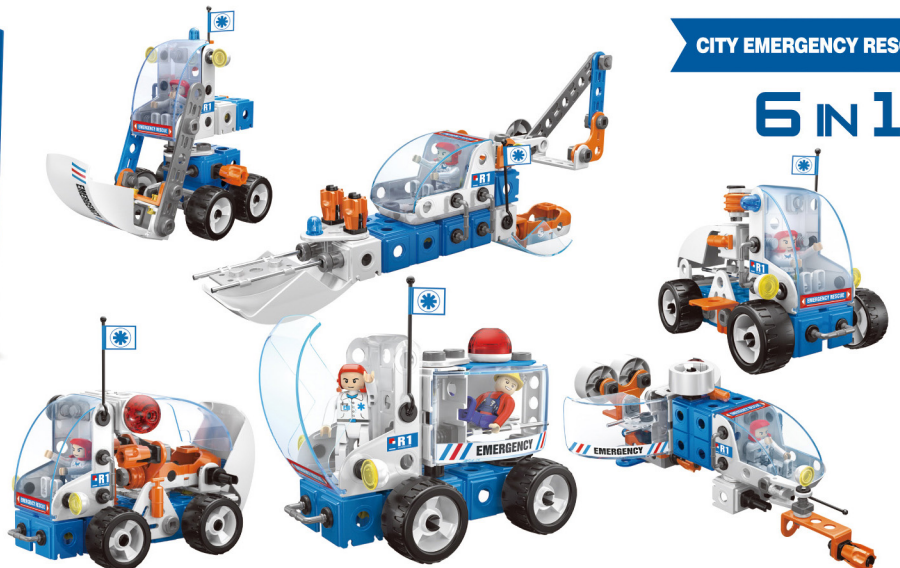

CITY EMERGENCY RESCUE

6 IN 1

NO.J-7788
Size(cm): 40X8.5X24.8cm
Carton size(cm): 49.5X40.5X51cm
Qty / ctn (pcs) : 12pcs