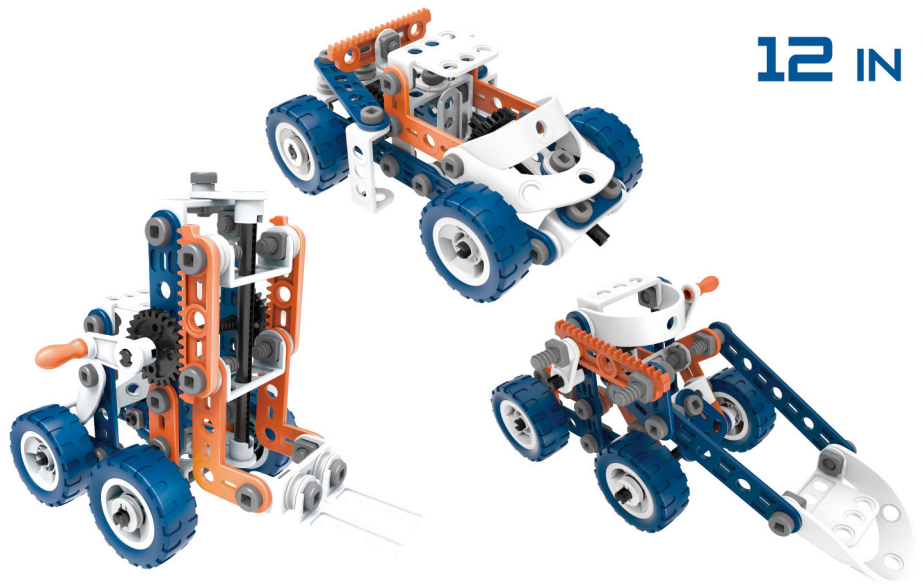

CITY EMERGENCY RESCUE

6 IN 1

NO.J-7788
 Size(cm): 40X8.5X24.8cm
 Carton size(cm): 49.5X40.5X51cm
 Qty / ctn (pcs) : 12pcs

NO.J-7758

Size(cm): 26.5X8.5X30.5cm

Carton size(cm):52.5X32X55cm

Qty / ctn (pcs) : 12pcs