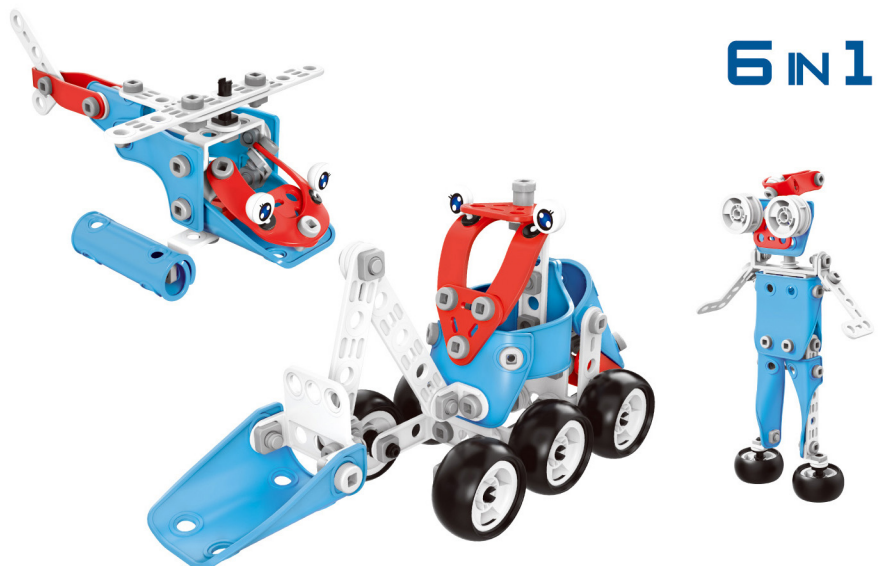

NO.J-7758

Size(cm): 26.5X8.5X30.5cm

Carton size(cm):52.5X32X55cm

Qty / ctn (pcs) : 12pcs

12 IN 1

NO.J-7761

Size(cm): 32.8X8X24.5cm

Carton size(cm):49.5X34X51cm

Qty / ctn (pcs) : 12pcs

18 IN 1

NO.J-7762

Size(cm): 25.5X15.5X13cm

Carton size(cm):54X34X42cm

Qty / ctn (pcs) : 12pcs

6 IN 1