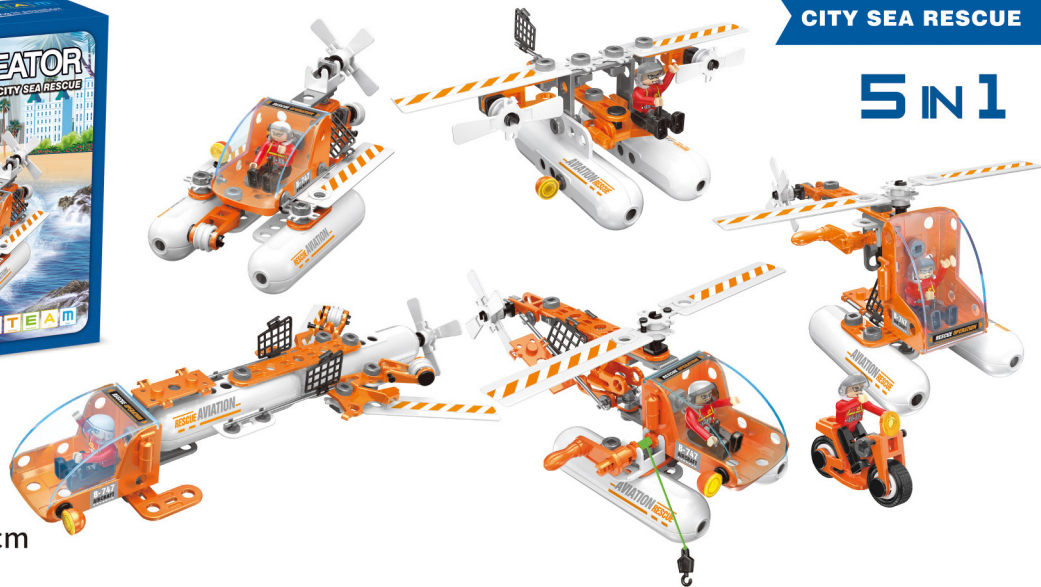

NO.J-7779

Size(cm): 30X8X23cm

Carton size(cm):73.5X31X47.5cm

Qty / ctn (pcs) : 18pcs

CITY FARM TOOLS

3 IN 1

CITY ENGINEERING

4 IN 1

NO.J-7780
 Size(cm): 30X8X23cm
 Carton size(cm): 73.5X31X47.5cm
 Qty / ctn (pcs) : 18pcs

CITY SEA RESCUE

5 IN 1

NO.J-7787
 Size(cm): 40X8.5X24.8cm
 Carton size(cm): 49.5X40.5X51cm
 Qty / ctn (pcs) : 12pcs