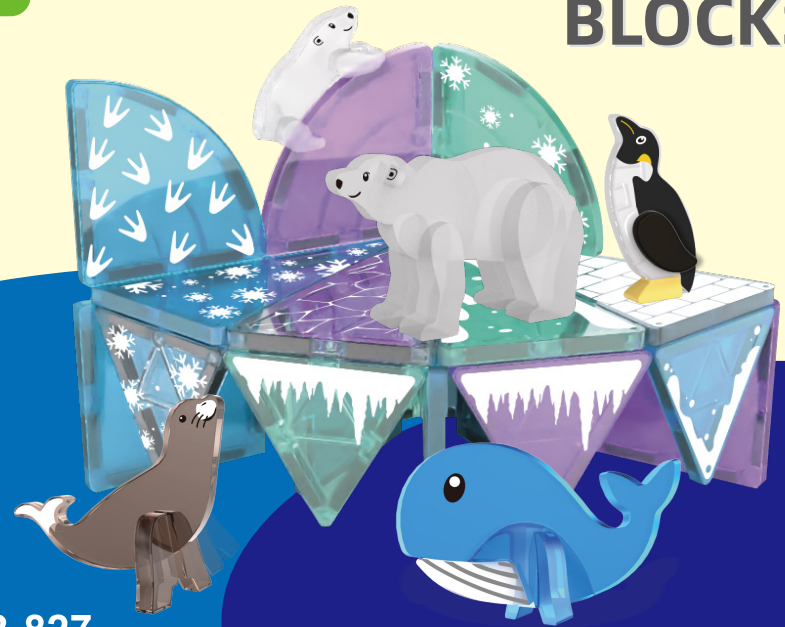

MAGIC MAGNETIC BLOCKS

NO.B-827