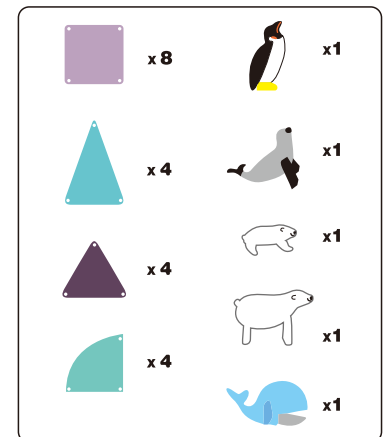

ACCESSORIES LIST

x4	x20	x8	x2	x2	x4	x8
x12	x6	x12	x1	x1	x1	x1
x1	x1	x1	x1	x1	x1	x1
x1	x2	x2	x2	x2	x1	x1

ITEM NO: 8802 PACKAGE SIZE: 29*7*23cm
 MEASURE: 45*31.5*49cm G.W.(KG): 23KG
 QTY/CTN: 12 PCS N.W.(KG): 21.5KG

25
PIECE SET

MAGIC MAGNETIC BLOCKS

NO.B-826

25
PIECE SET

MAGIC MAGNETIC BLOCKS

NO.B-827

32
PIECE SET

MAGIC MAGNETIC BLOCKS