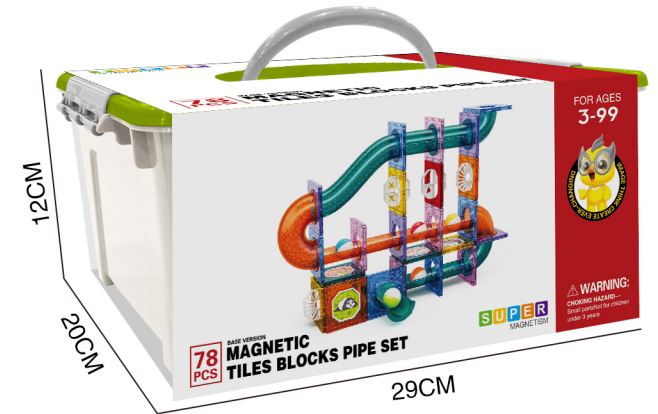

SUPER
MAGNETISM

FOR AGES
3-99

3*AG3 Battery
(This product contains a battery)

79 PCS
UPGRADED VERSION
**LIGHT MAGNETIC
TILES BLOCKS CASTLE SET**

Rotating Spotlight
(Can be rotated 720°)

PRODUCT PARAMETERS

Item No.	S-C017
Qty	12pcs
Packing size	35X6.5X26CM
Inner box	0
Carton size	40X36X54CM
Gross weight	24kg
Net weight	23kg

SUPER
MAGNETISM

FOR AGES
3-99

3*AG3 Battery
(This product contains a battery)

101 DELUXE VERSION
**PCS LIGHT MAGNETIC
TILES BLOCKS CASTLE SET**

Rotating Spotlight
(Can be rotated 720°)

PRODUCT PARAMETERS

Item No.	S-C018
Qty	6pcs
Packing size	45X9.5X30CM
Inner box	0
Carton size	49X33X59CM
Gross weight	22kg
Net weight	21kg

SUPER
MAGNETISM

FOR AGES
3-99

78
PCS

BASE VERSION
**MAGNETIC
TILES BLOCKS PIPE SET**

PRODUCT PARAMETERS

Item No.	S-C019
Qty	12pcs
Packing size	29X20X12CM
Inner box	0
Carton size	58X30X50CM
Gross weight	18kg
Net weight	17kg