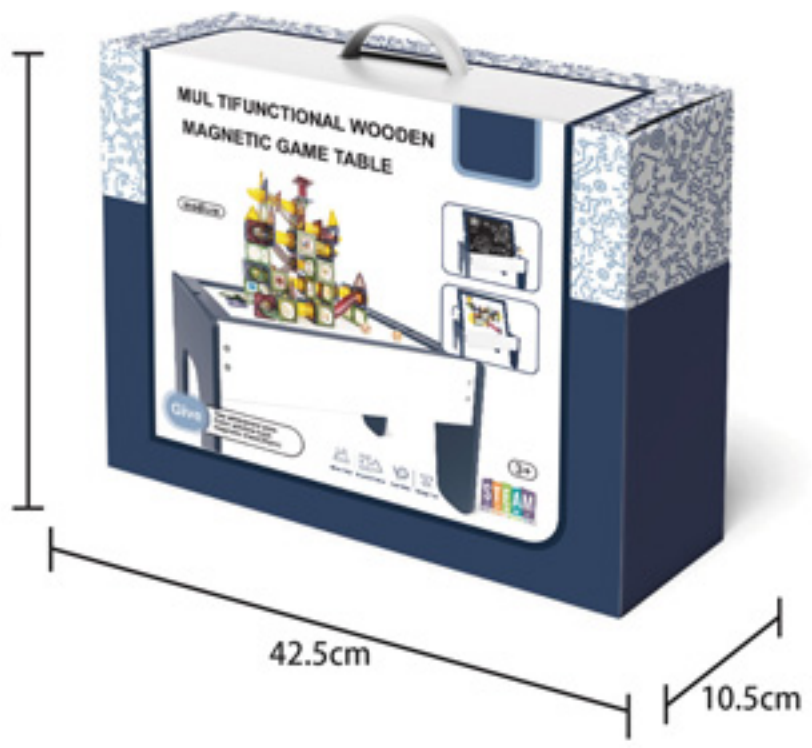

MAGNETIC SHEET BUILDING BLOCKS(298PCS)

26.5cm

26.5cm

26.5cm

MULTIFUNCTIONAL WOODEN MAGNETIC GAME TABLE (Medium)

Parts List

- | | | |
|---|---|---|
|  |  |  |
| 4 | 2 | 2 |
|  |  |  |
| 3 | 2 | 16 |
|  |  | |
| 1 | 2 | |