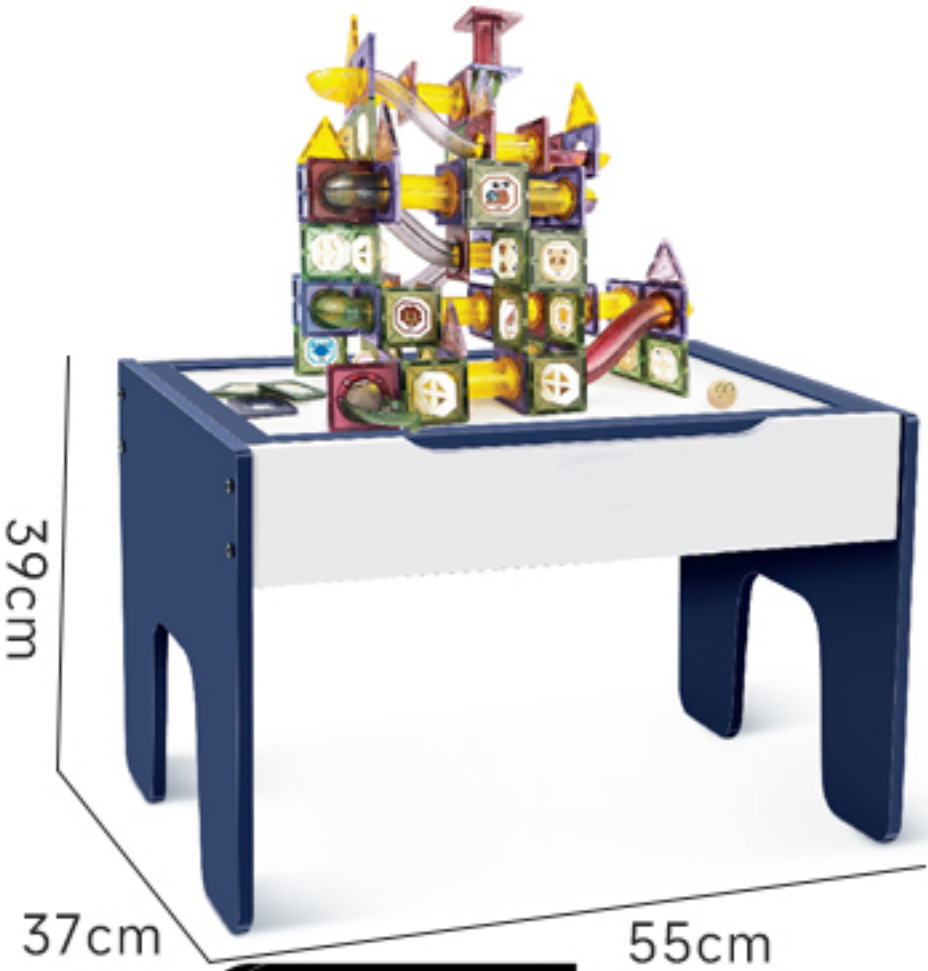

MULTI-FUNCTIONAL WOODEN MAGNETIC GAME TABLE (MAGNETIC TRACK)

Parts List

16

2

2

1

1

19

3

8

3

11

4