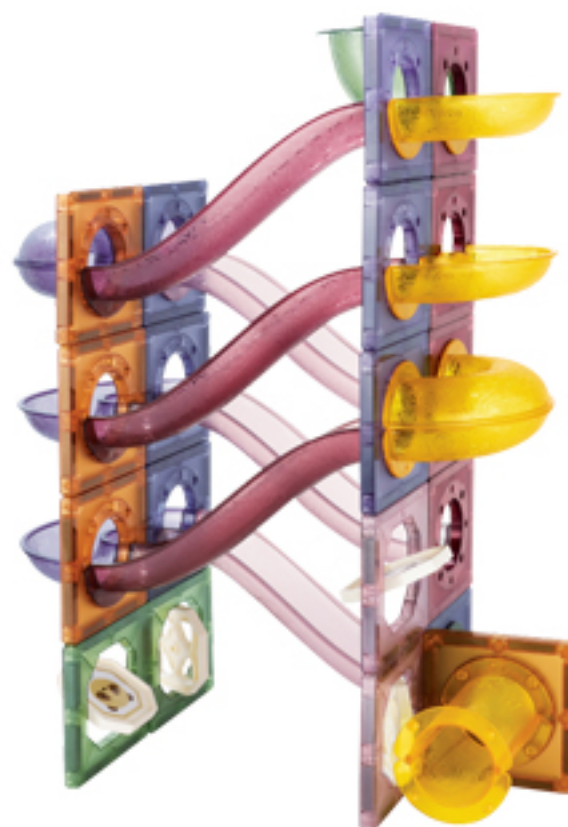

X3

X4

X8

X3

X2

X1

X1

MAGNETIC TILES RACE TRACK(65pcs)

24cm

Parts List

15

4

2

8

6

4