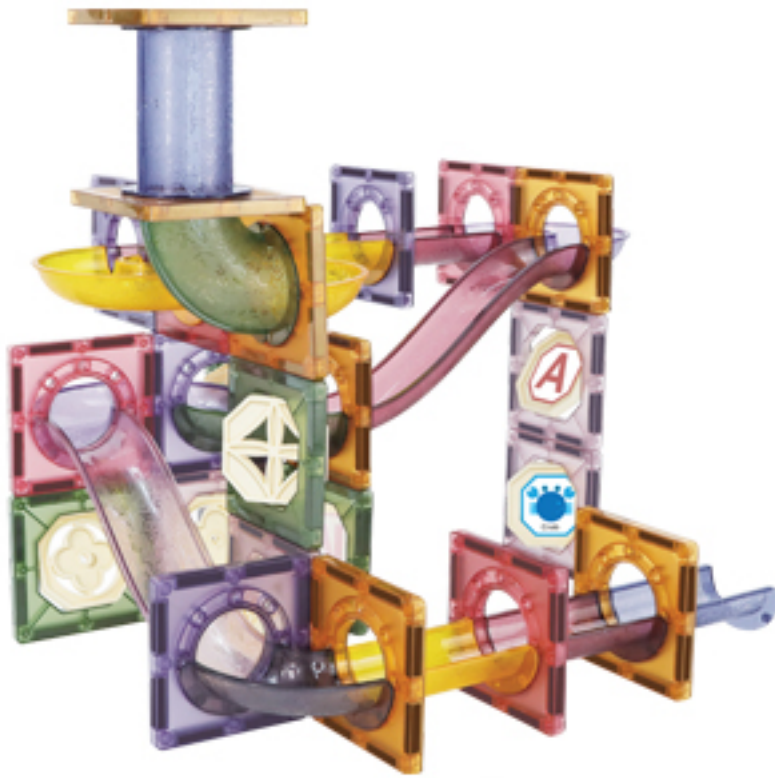

MAGNETIC TILES RACE TRACK(74pcs)