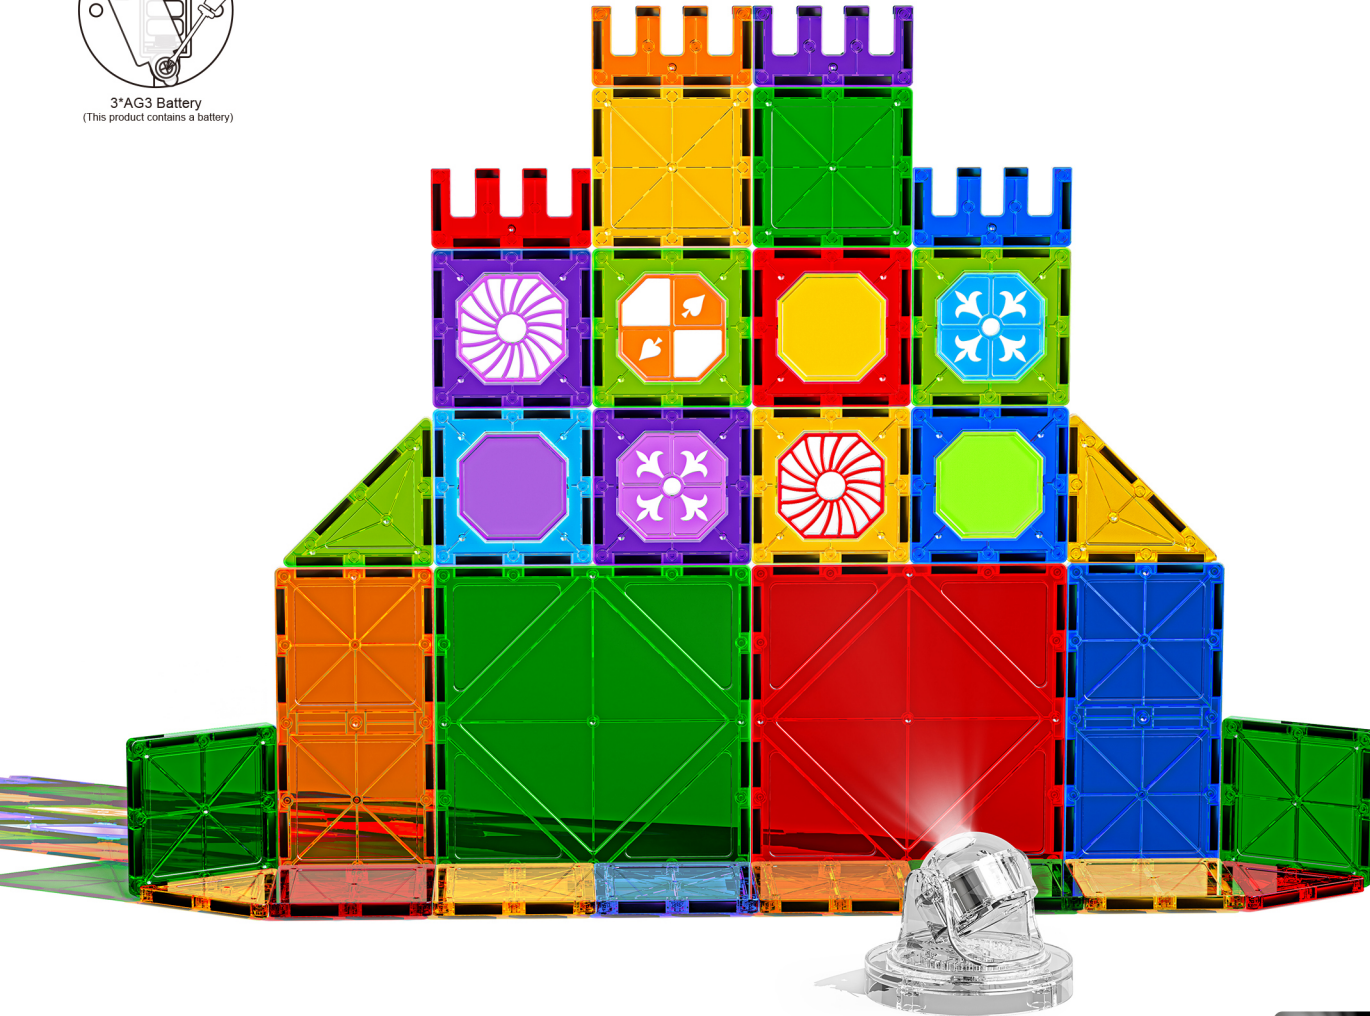

SUPER
MAGNETISM

FOR AGES
3-99

3*AG3 Battery
(This product contains a battery)

43 STANDARD VERSION
**PCS LIGHT MAGNETIC
TILES BLOCKS CASTLE SET**

Rotating Spotlight
(Can be rotated 720°)

21CM

6.5CM

26CM

PRODUCT PARAMETERS

Item No.	S-C013
Qty	18pcs
Packing size	26X6.5X21CM
Inner box	0
Carton size	60X27X44CM
Gross weight	23.5kg
Net weight	22.5kg

SUPER
MAGNETISM

FOR AGES
3-99

3*AG3 Battery
(This product contains a battery)