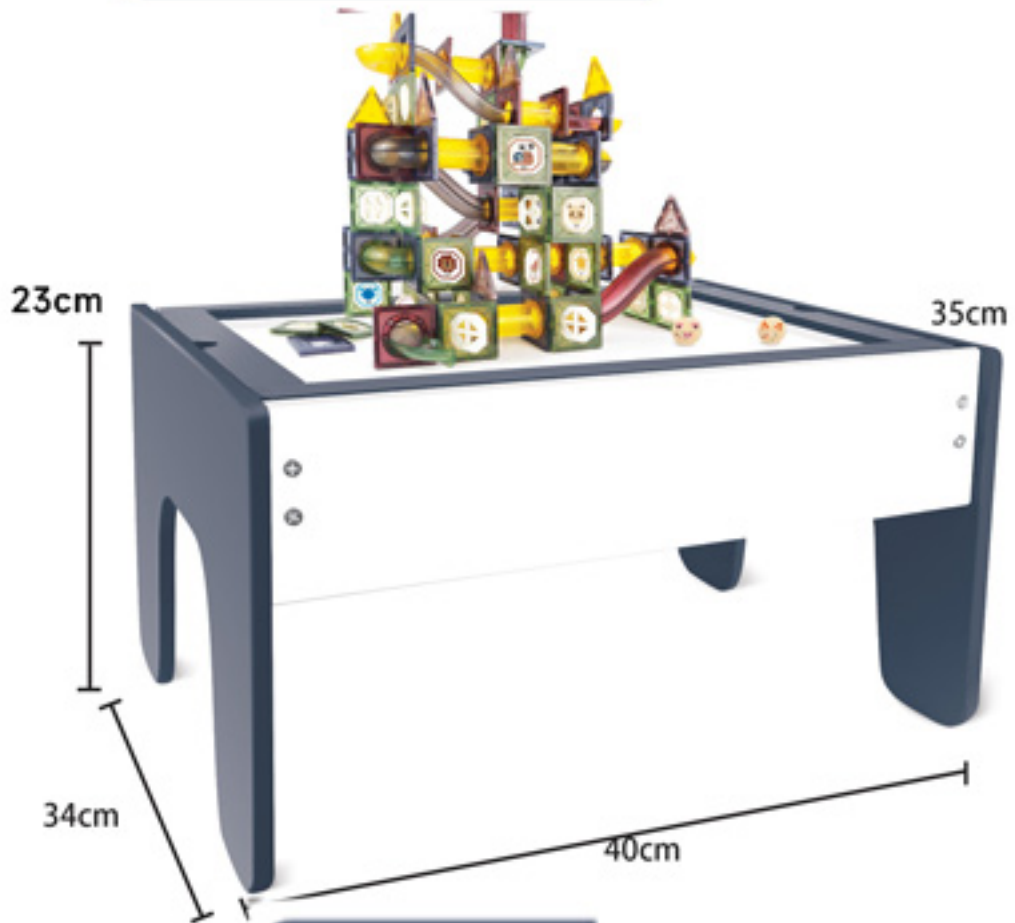

MAGNETIC SHEET BUILDING BLOCKS(298PCS)

26.5cm

26.5cm

26.5cm

MULTIFUNCTIONAL WOODEN MAGNETIC GAME TABLE (Medium)

Parts List

- | | | |
|---|---|---|
|  |  |  |
| 4 | 2 | 2 |
|  |  |  |
| 3 | 2 | 16 |
|  |  | |
| 1 | 2 | |