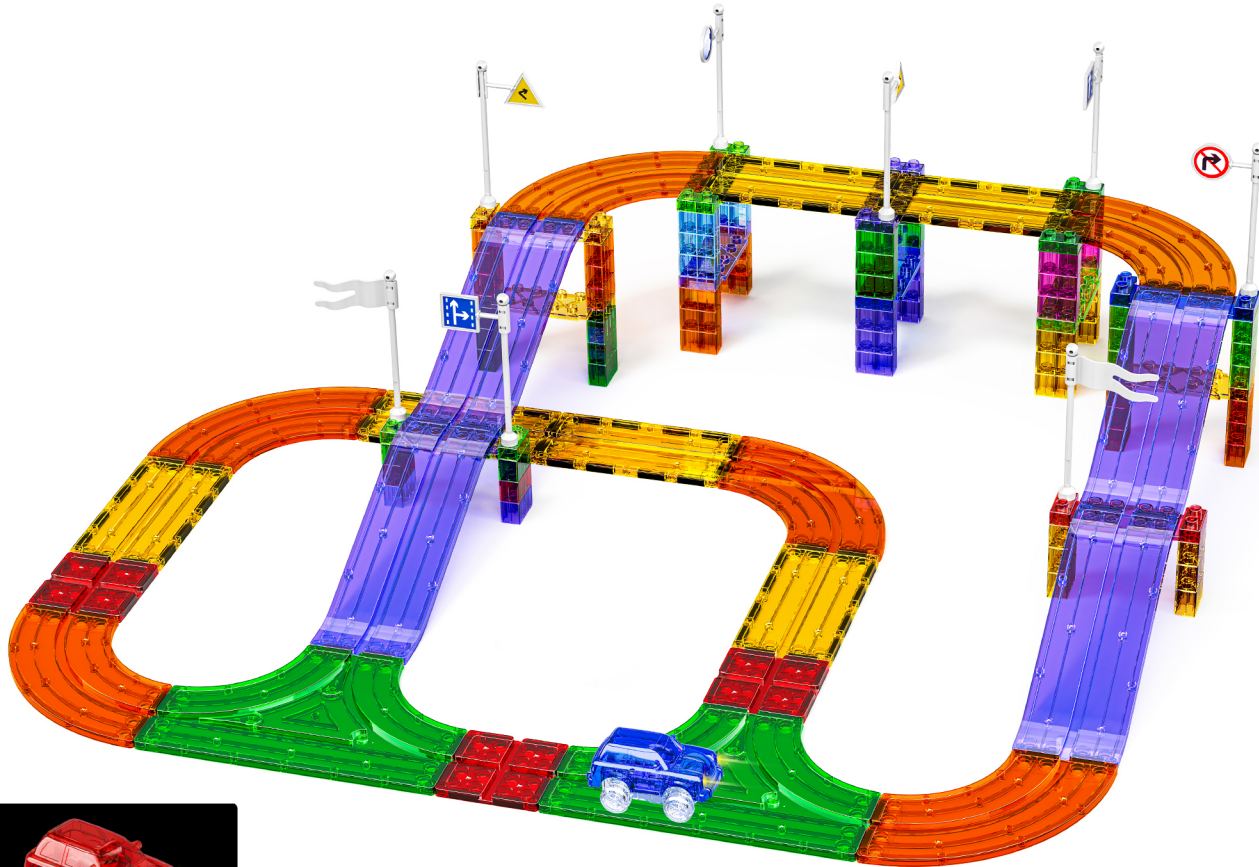

SUPER
MAGNETISM

FOR AGES
3-99

Requires
+ 1.5V "AA" batteries -
Not Included Batteries

122 UPGRADE VERSION
PCS **MAGNETIC BUILDING**
TRACKS WITH ELECTRIC CAR