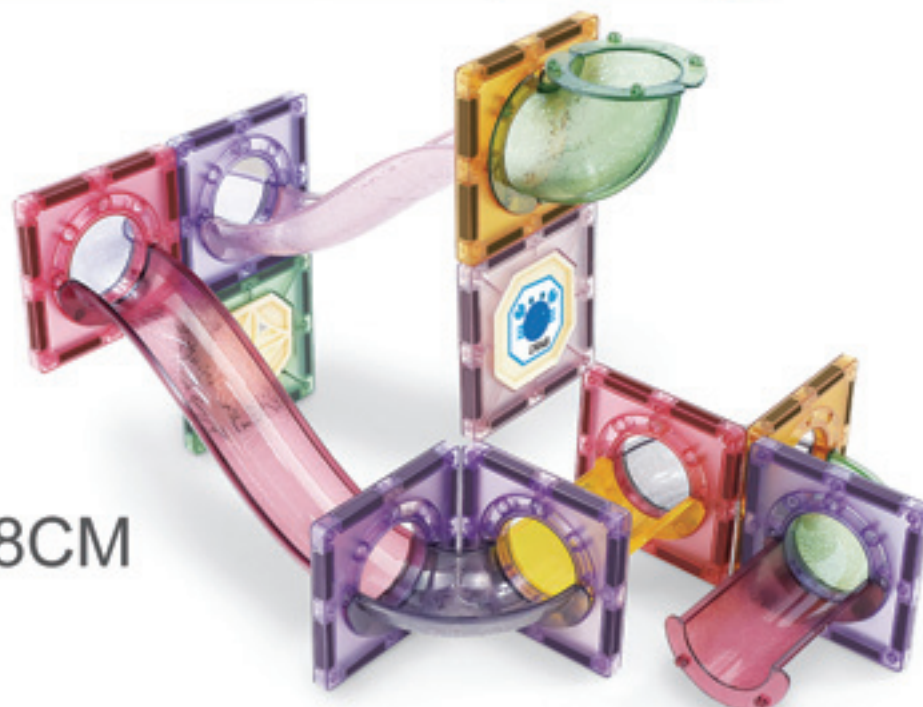

4

16

2

1

1

MAGNETIC TILES RACE TRACK(30pcs)

8.5CM

22.5CM

18CM

Parts List

X8

X2

X3

X5

X1

X8