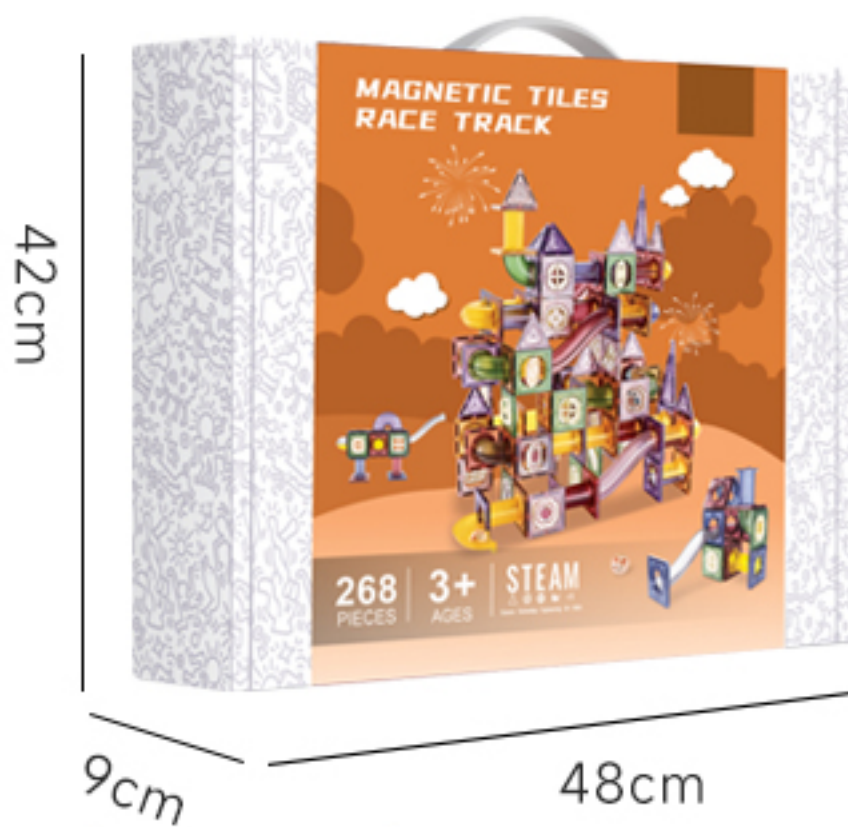

24

2

1

1

MAGNETIC TILES RACE TRACK(268pcs)

Parts List

54

25

2

10

66

9

10

18

68

6