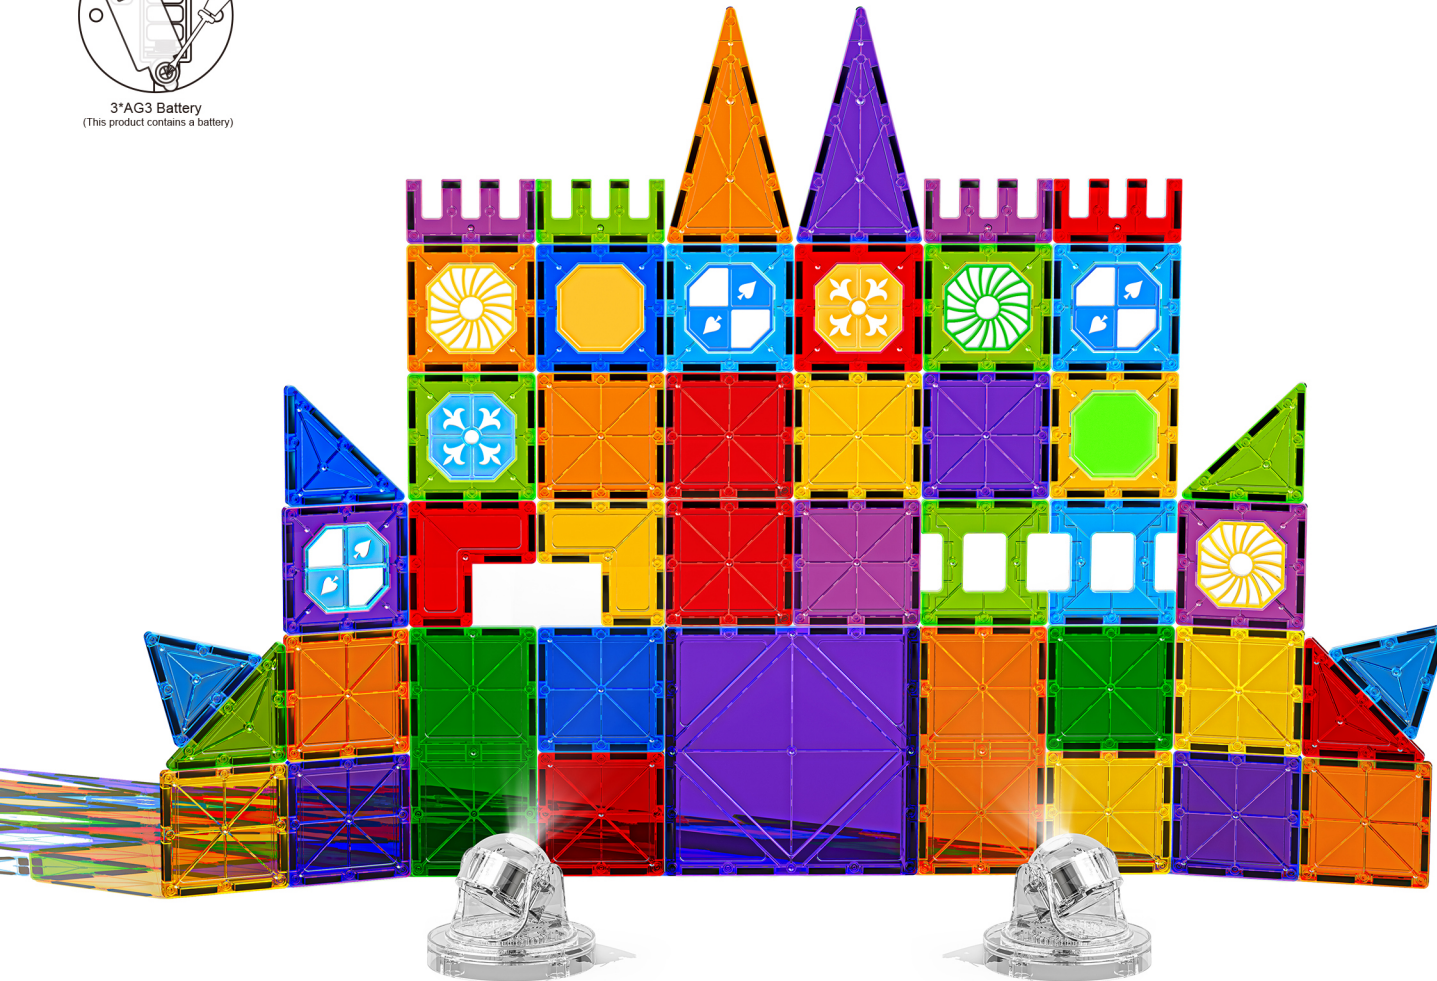

SUPER
MAGNETISM

FOR AGES
3-99

71 PCS
UPGRADED VERSION
LIGHT MAGNETIC TILES BLOCKS CASTLE SET

PRODUCT PARAMETERS	
Item No.	S-C016
Qty	12pcs
Packing size	30X6.5X24CM
Inner box	0
Carton size	40X31X50CM
Gross weight	21.5kg
Net weight	20.5kg