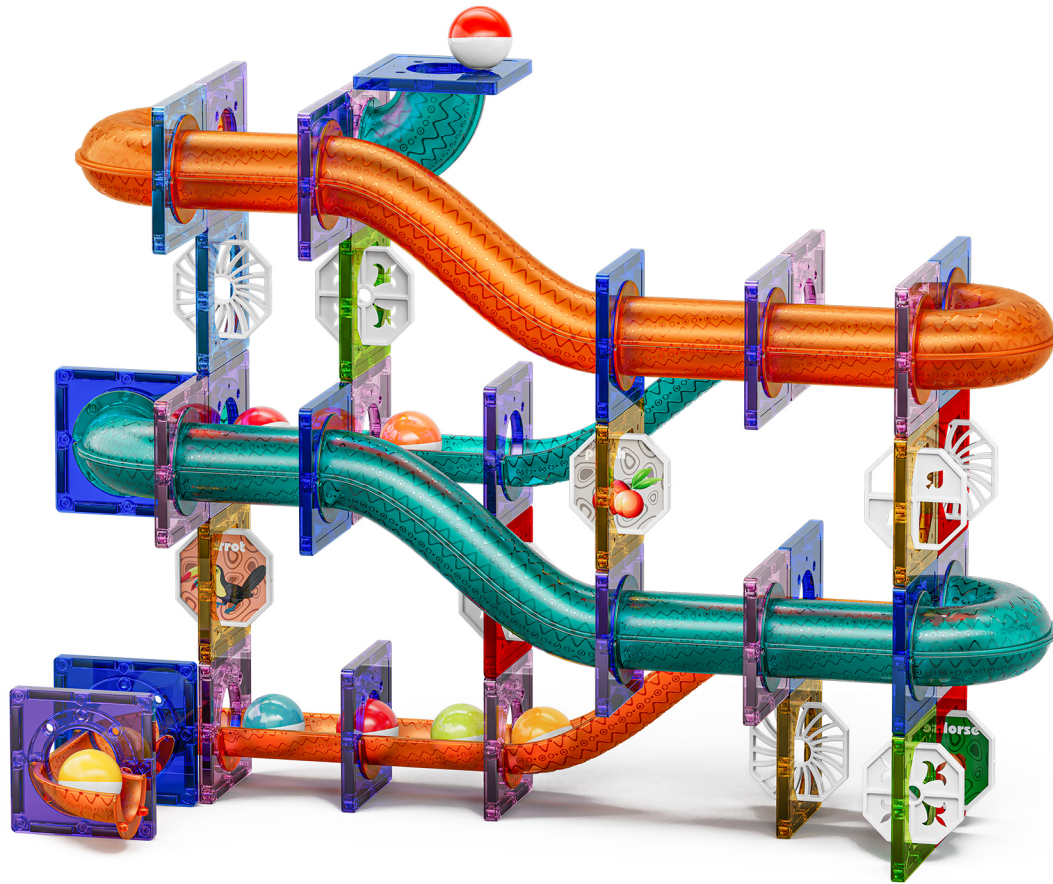

SUPER
MAGNETISM

FOR AGES
3-99

111 PCS STANDARD VERSION
MAGNETIC TILES BLOCKS PIPE SET

PRODUCT PARAMETERS

Item No.	S-C020
Qty	9pcs
Packing size	29X20X16CM
Inner box	0
Carton size	58X30X50CM
Gross weight	19.5kg
Net weight	18.5kg