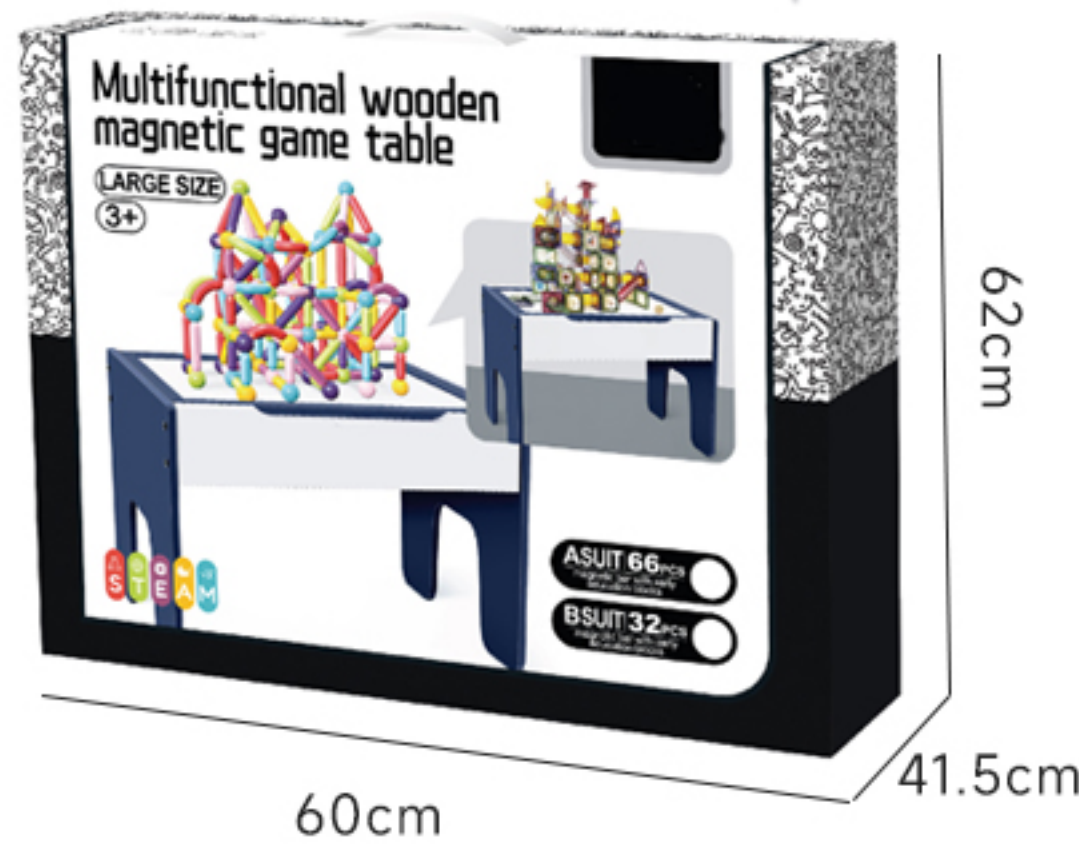

MULTI-FUNCTIONAL WOODEN MAGNETIC GAME TABLE (MAGNETIC TRACK)

Parts List

16

2

2

1

1

19

3

8

3

11

4