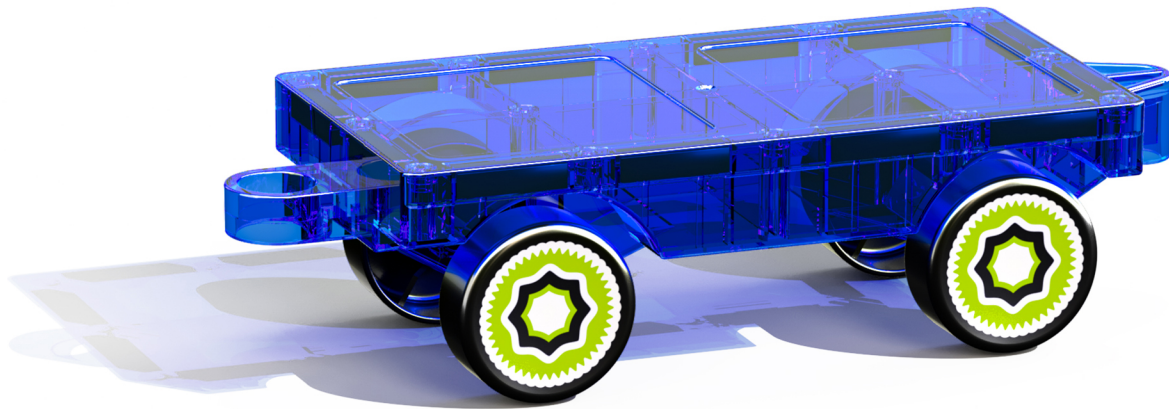

SUPER
MAGNETISM

FOR AGES
3-99

1
PCS

STANDARD VERSION
**MAGNETIC
TILES BLOCKS TRAFFIC SET**

PRODUCT PARAMETERS	
Item No.	S-C022
Qty	60pcs
Packing size	19.3X5X7.6CM
Inner box	0
Carton size	48X21X52CM
Gross weight	9.8kg
Net weight	8.8kg