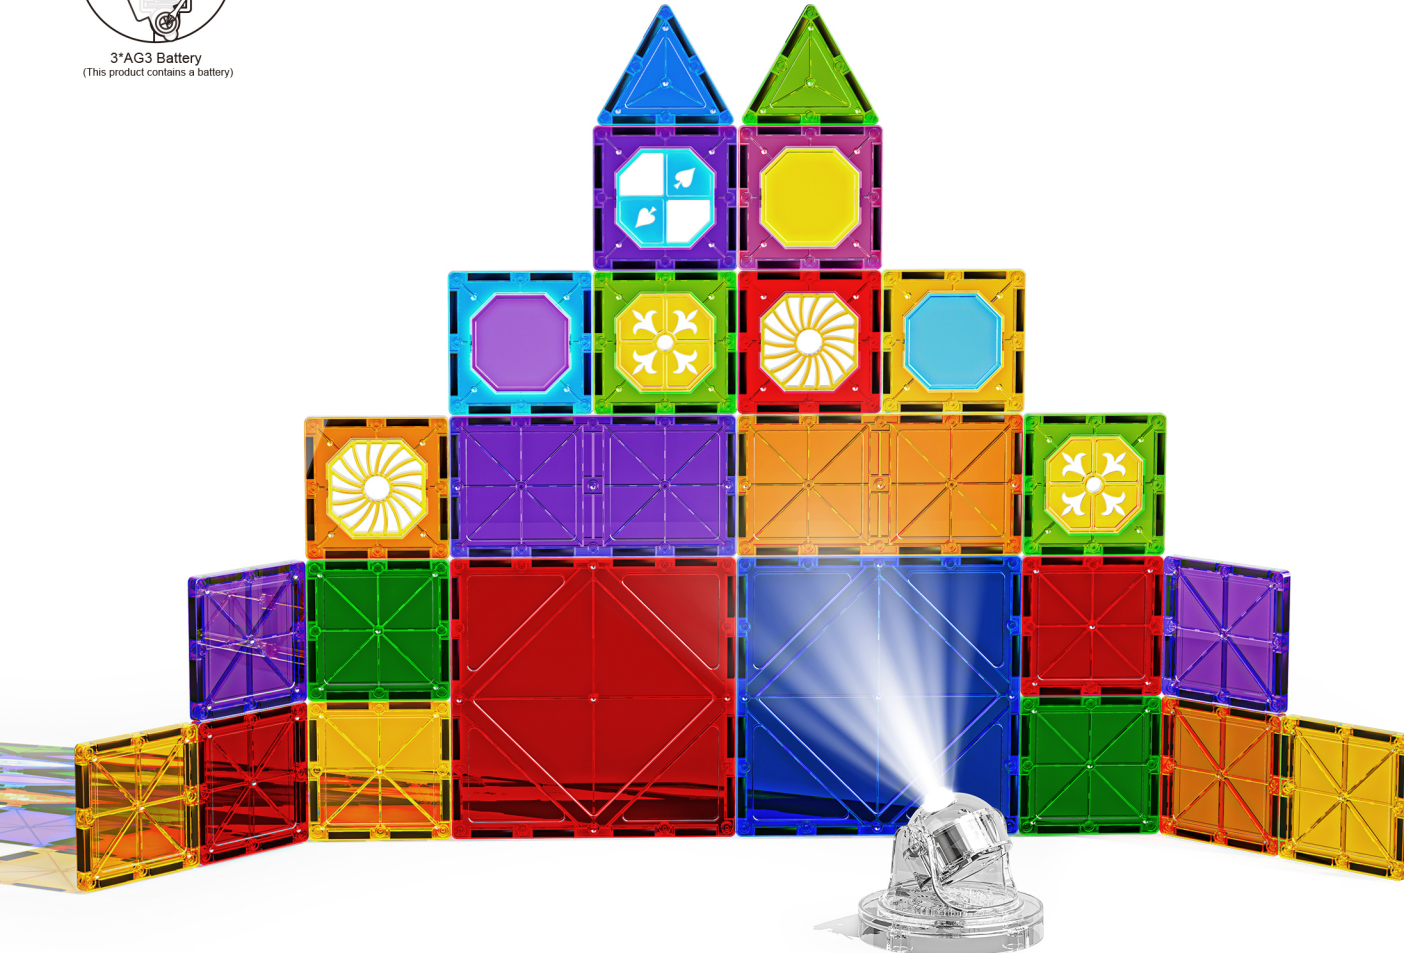

SUPER
MAGNETISM

FOR AGES
3-99

43 STANDARD VERSION
**PCS LIGHT MAGNETIC
TILES BLOCKS CASTLE SET**