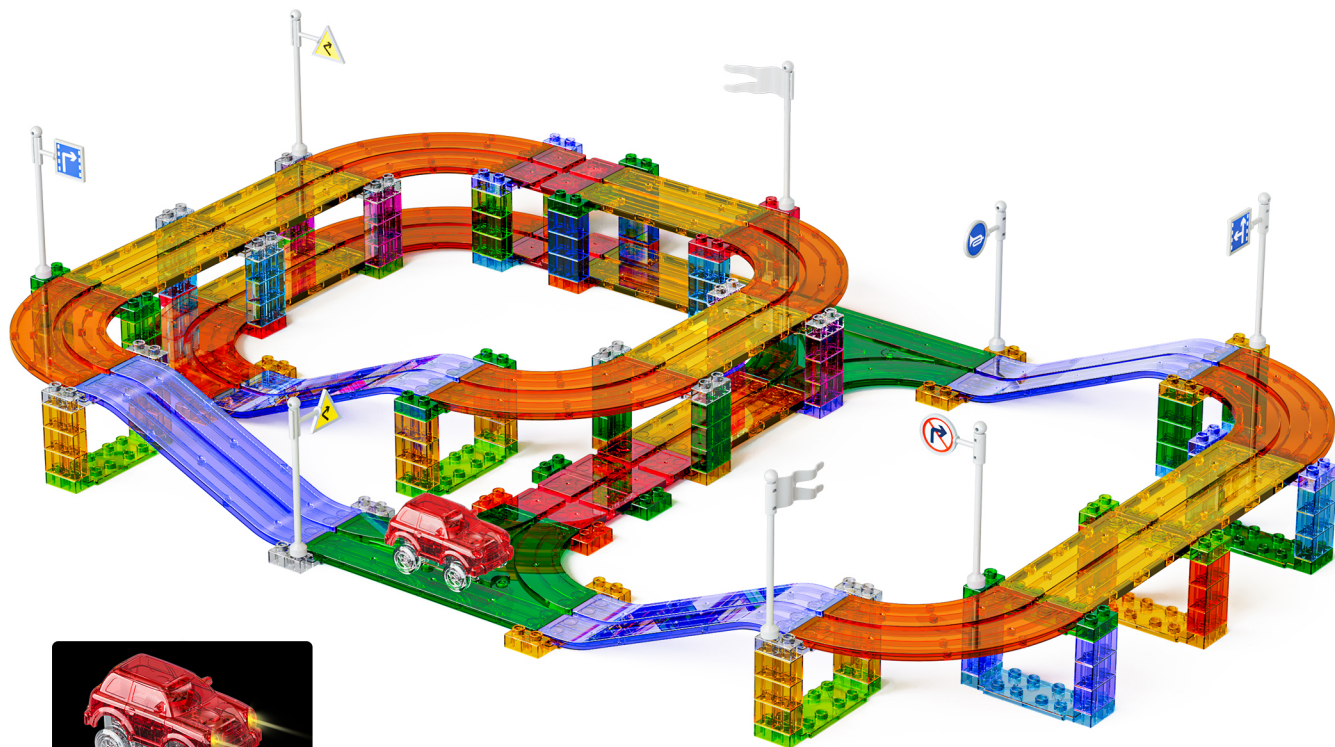

SUPER
MAGNETISM

FOR AGES
3-99

Requires
+ 1.5V "AA" batteries -
Not Included Batteries