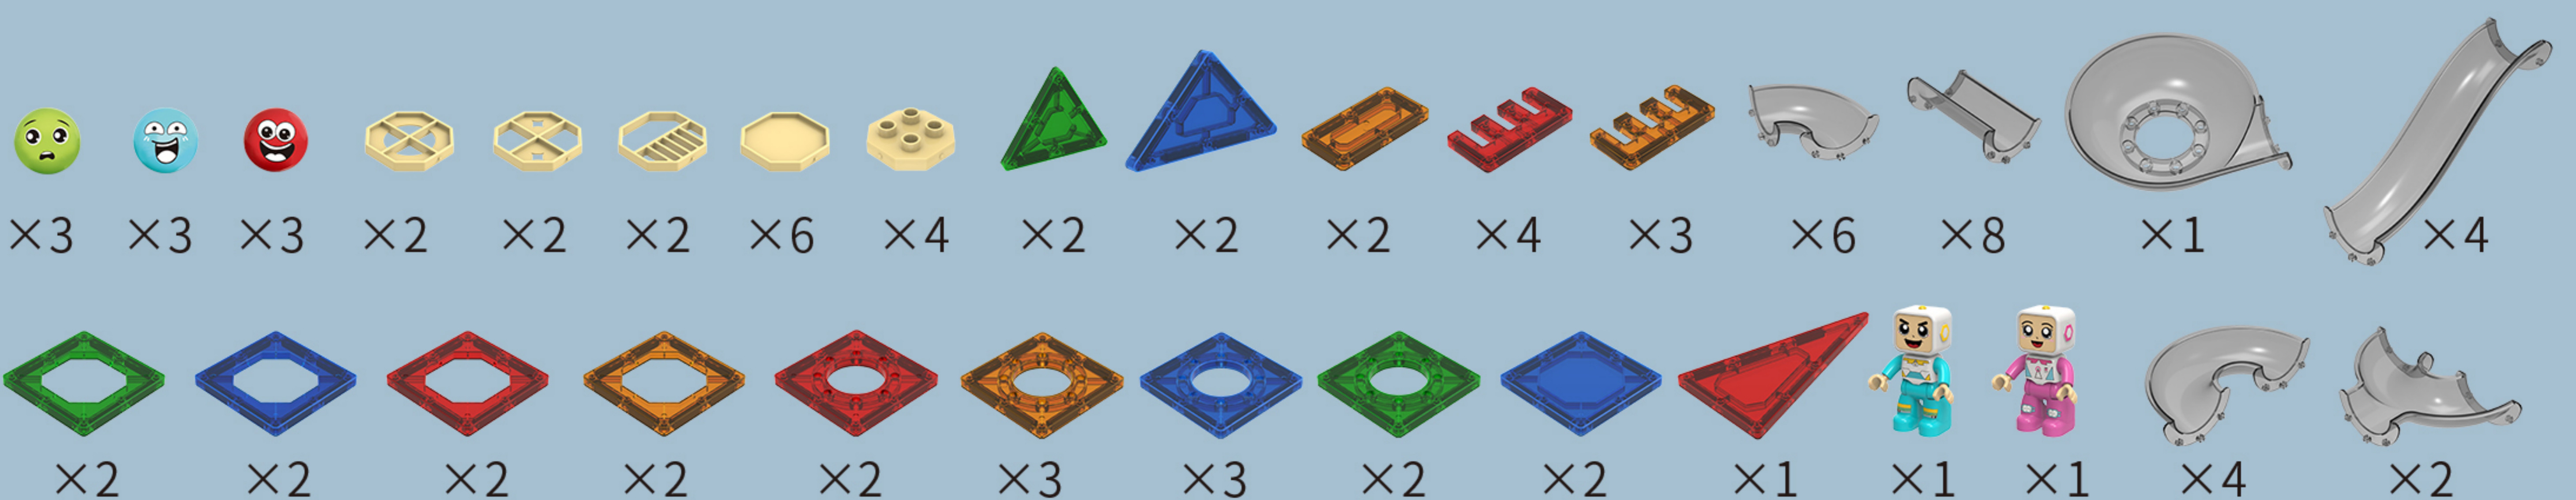

MAGNETIC BLOCK

Color window Slideway

Small 磁力片

BUILT-IN STORAGE BAG

内置收纳袋·玩具不乱丢

86 PCS

140mm

210mm

310mm