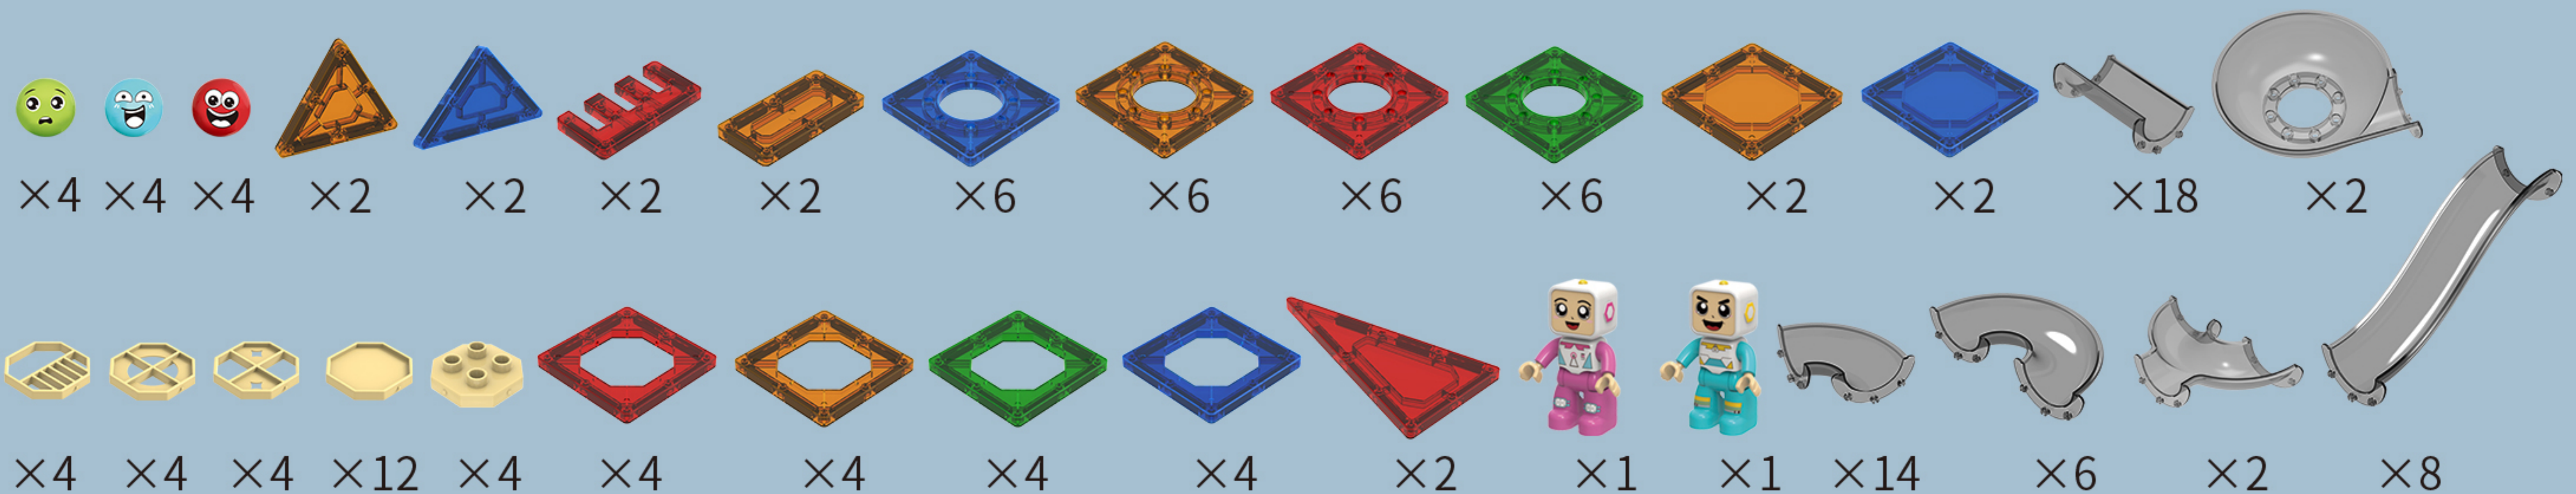

MAGNETIC BLOCK

Color window Slideway

Small 磁力片

BUILT-IN STORAGE BAG

内置收纳袋·玩具不乱丢

146 PCS

38CM

52CM

9CM